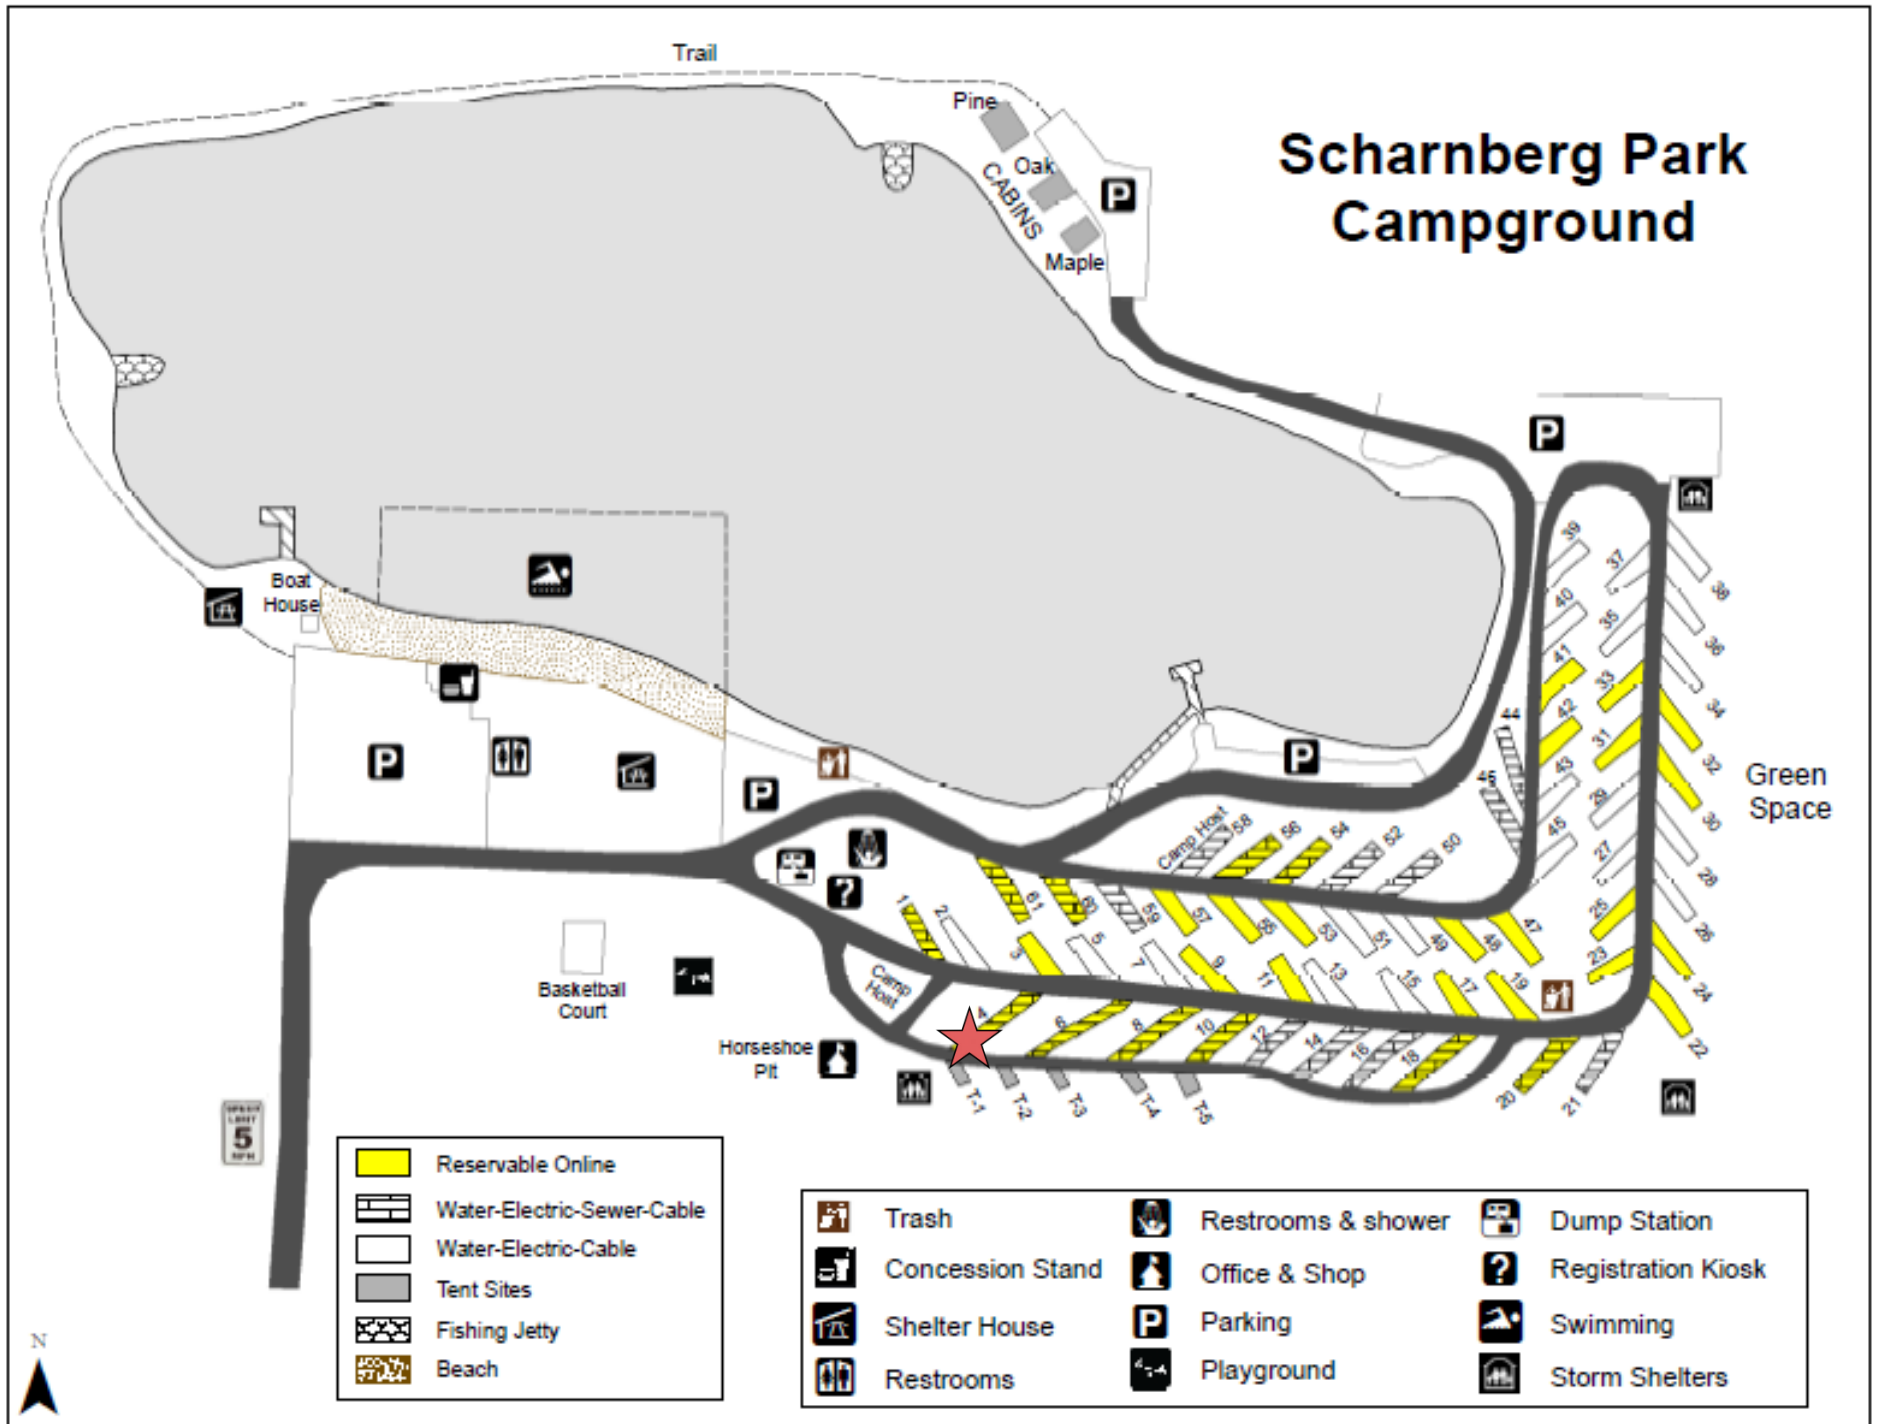

# Scharnberg Park Campground

	Reservable Online
	Water-Electric-Sewer-Cable
	Water-Electric-Cable
	Tent Sites
	Fishing Jetty
	Beach

	Trash		Restrooms & shower		Dump Station
	Concession Stand		Office & Shop		Registration Kiosk
	Shelter House		Parking		Swimming
	Restrooms		Playground		Storm Shelters