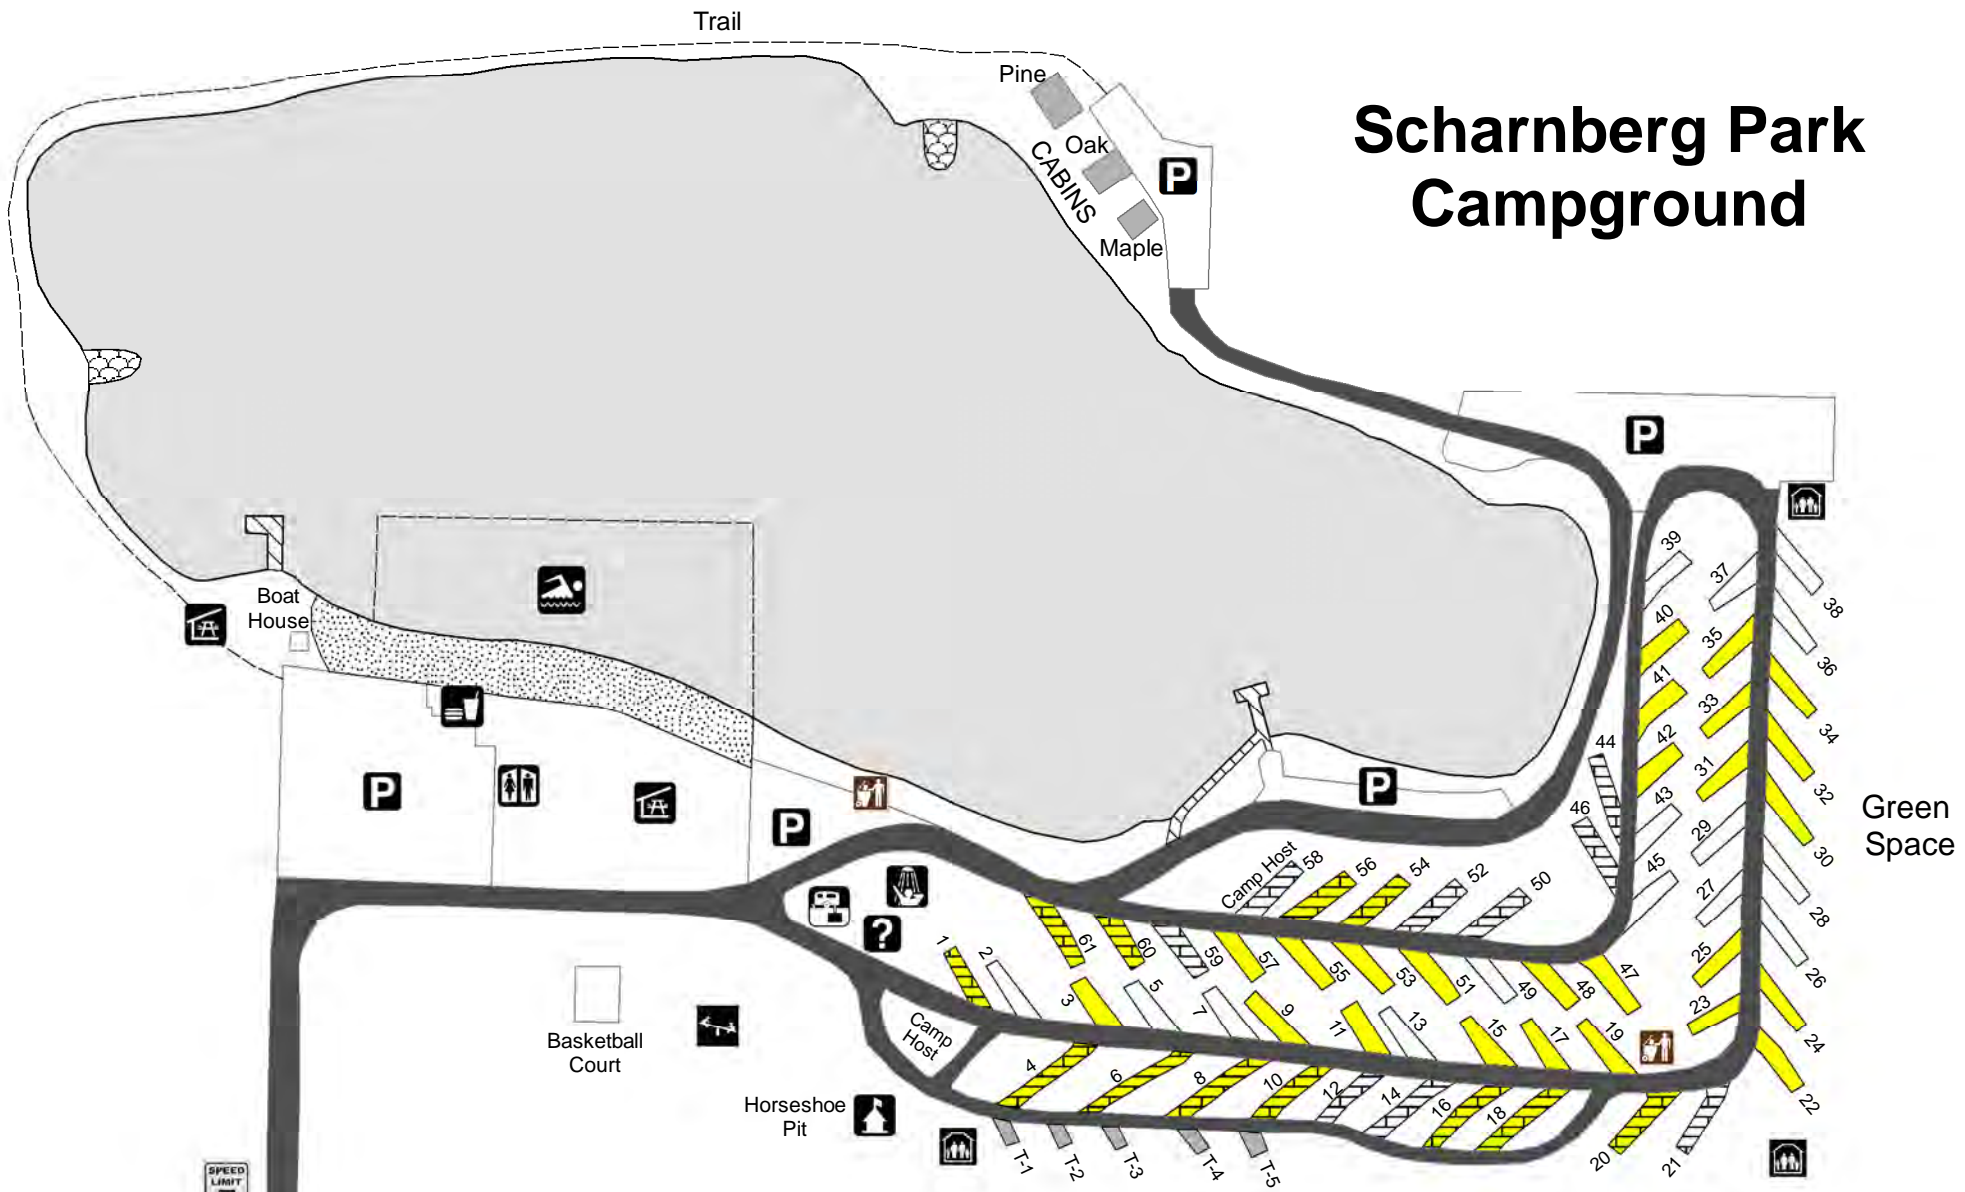

# Scharnberg Park Campground

	Reservable Online
	Water-Electric-Sewer-Cable
	Water-Electric-Cable
	Tent Sites
	Fishing Jetty
	Beach

	Trash		Restrooms & shower		Dump Station
	Concession Stand		Office & Shop		Registration Kiosk
	Shelter House		Parking		Swimming
	Restrooms		Playground		Storm Shelters

SPEED  
LIMIT  
5  
MPH