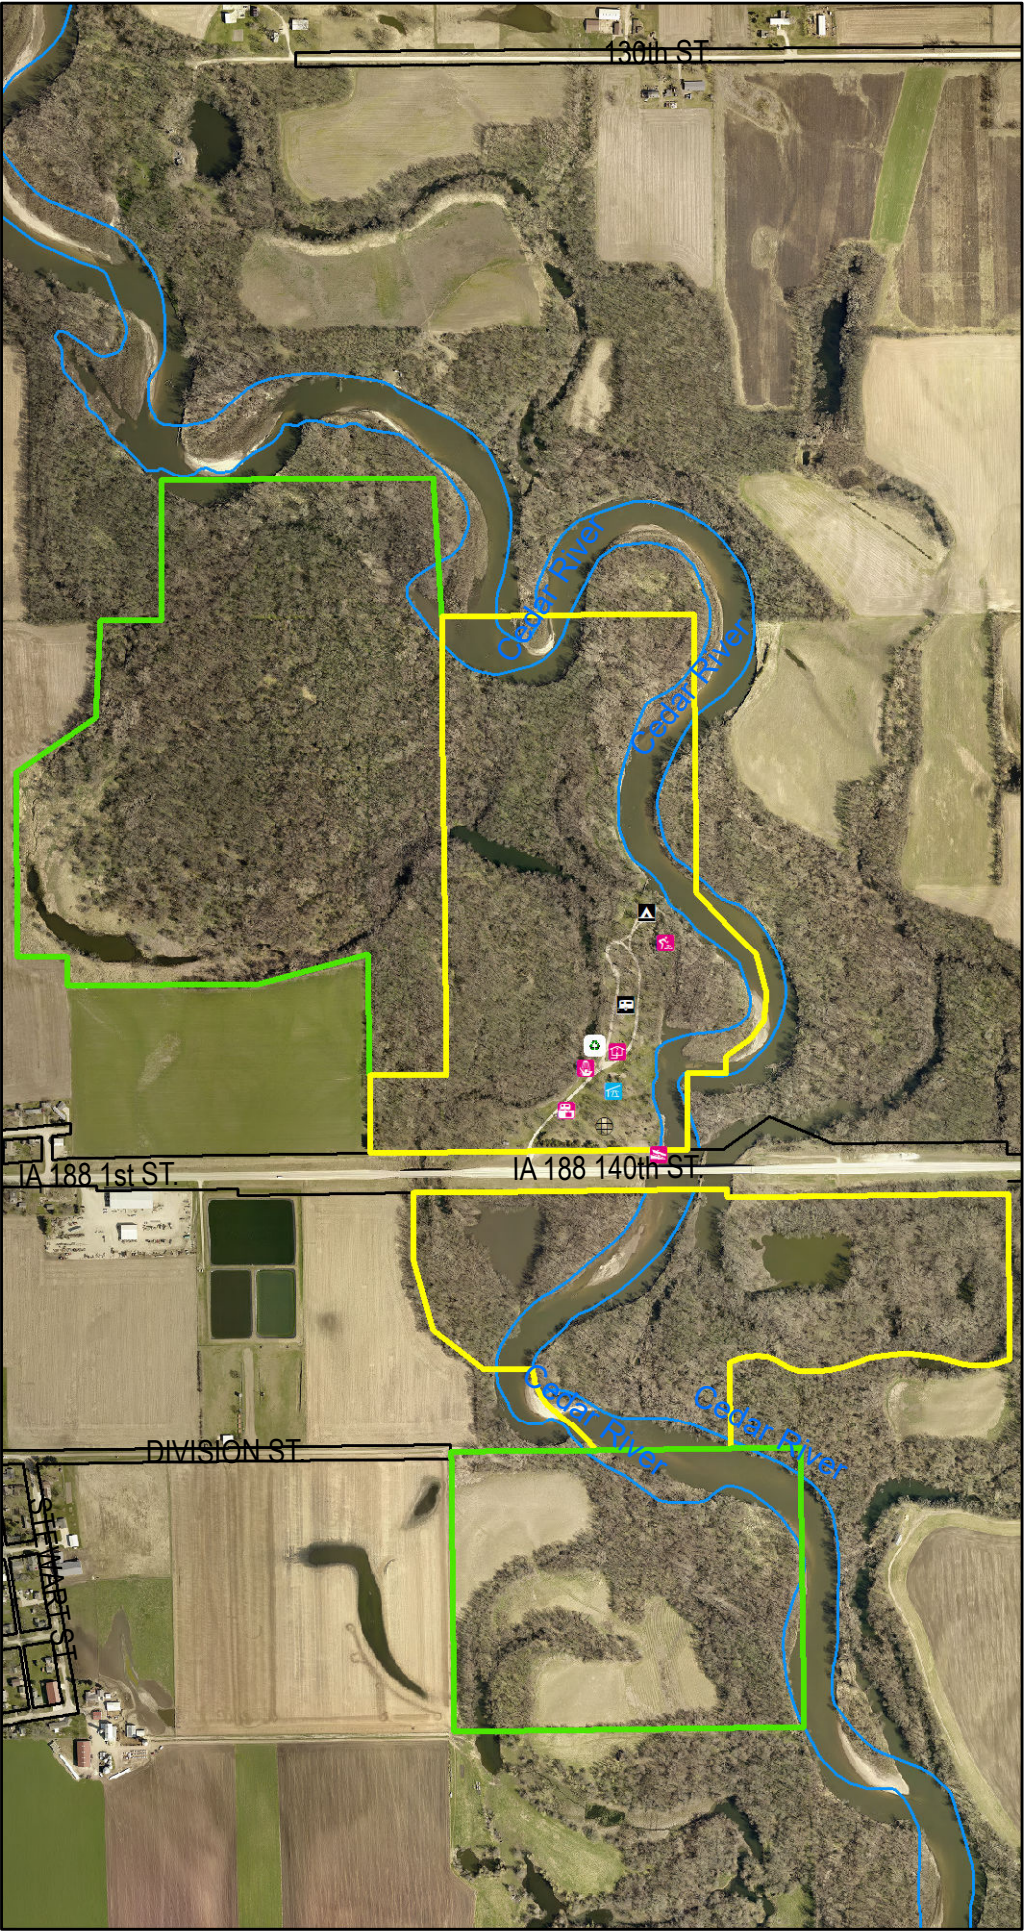

**North Cedar Park  
and Wildlife Area  
1163 140th St.  
Plainfield, IA 50666  
Park - 117 Acres  
Wildlife Area - 161 Acres**

Managed by  
Bremer County Conservation  
1104 S. Main St; PO Box 412  
Tripoli, Iowa 50676  
(319) 882-4742  
www.co.bremer.ia.us

Legend	
	Park
	Wildlife Area
	Rail Road
	Road ROW
	Rivers & Streams
	Amphitheater
	Boat Ramp
	Tent Camping
	Dam
	Dock
	Dumpstation
	RV Camping
	Firewood
	Parking
	Pit Toilet
	Play Equipment
	Recycling
	Registration
	Shelter House
	Shower Building
	Volleyball