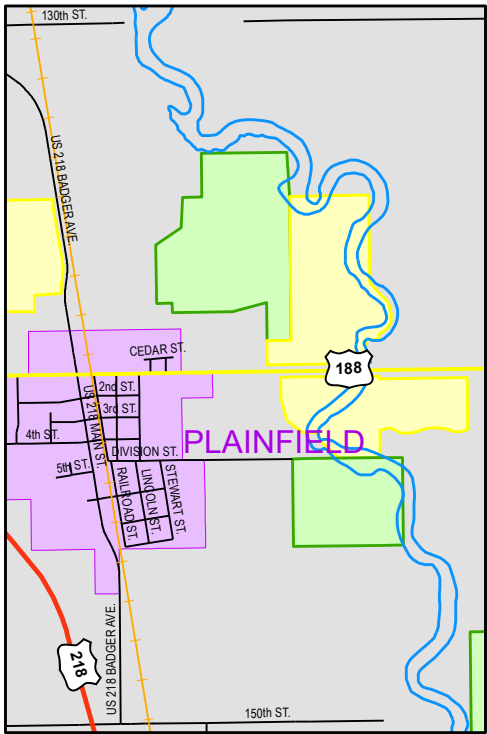

**North Cedar Park  
and Wildlife Area  
1163 140th St.  
Plainfield, IA 50666  
Park - 117 Acres  
Wildlife Area - 161 Acres**

Managed by  
Bremer County Conservation  
1104 S. Main St; PO Box 412  
Tripoli, Iowa 50676  
(319) 882-4742  
www.co.bremer.ia.us

Legend	
	Park
	Wildlife Area
	Rail Road
	Road ROW
	Rivers & Streams
	Amphitheater
	Boat Ramp
	Tent Camping
	Dam
	Dock
	Dumpstation
	RV Camping
	Firewood
	Parking
	Pit Toilet
	Play Equipment
	Recycling
	Registration
	Shelter House
	Shower Building
	Volleyball