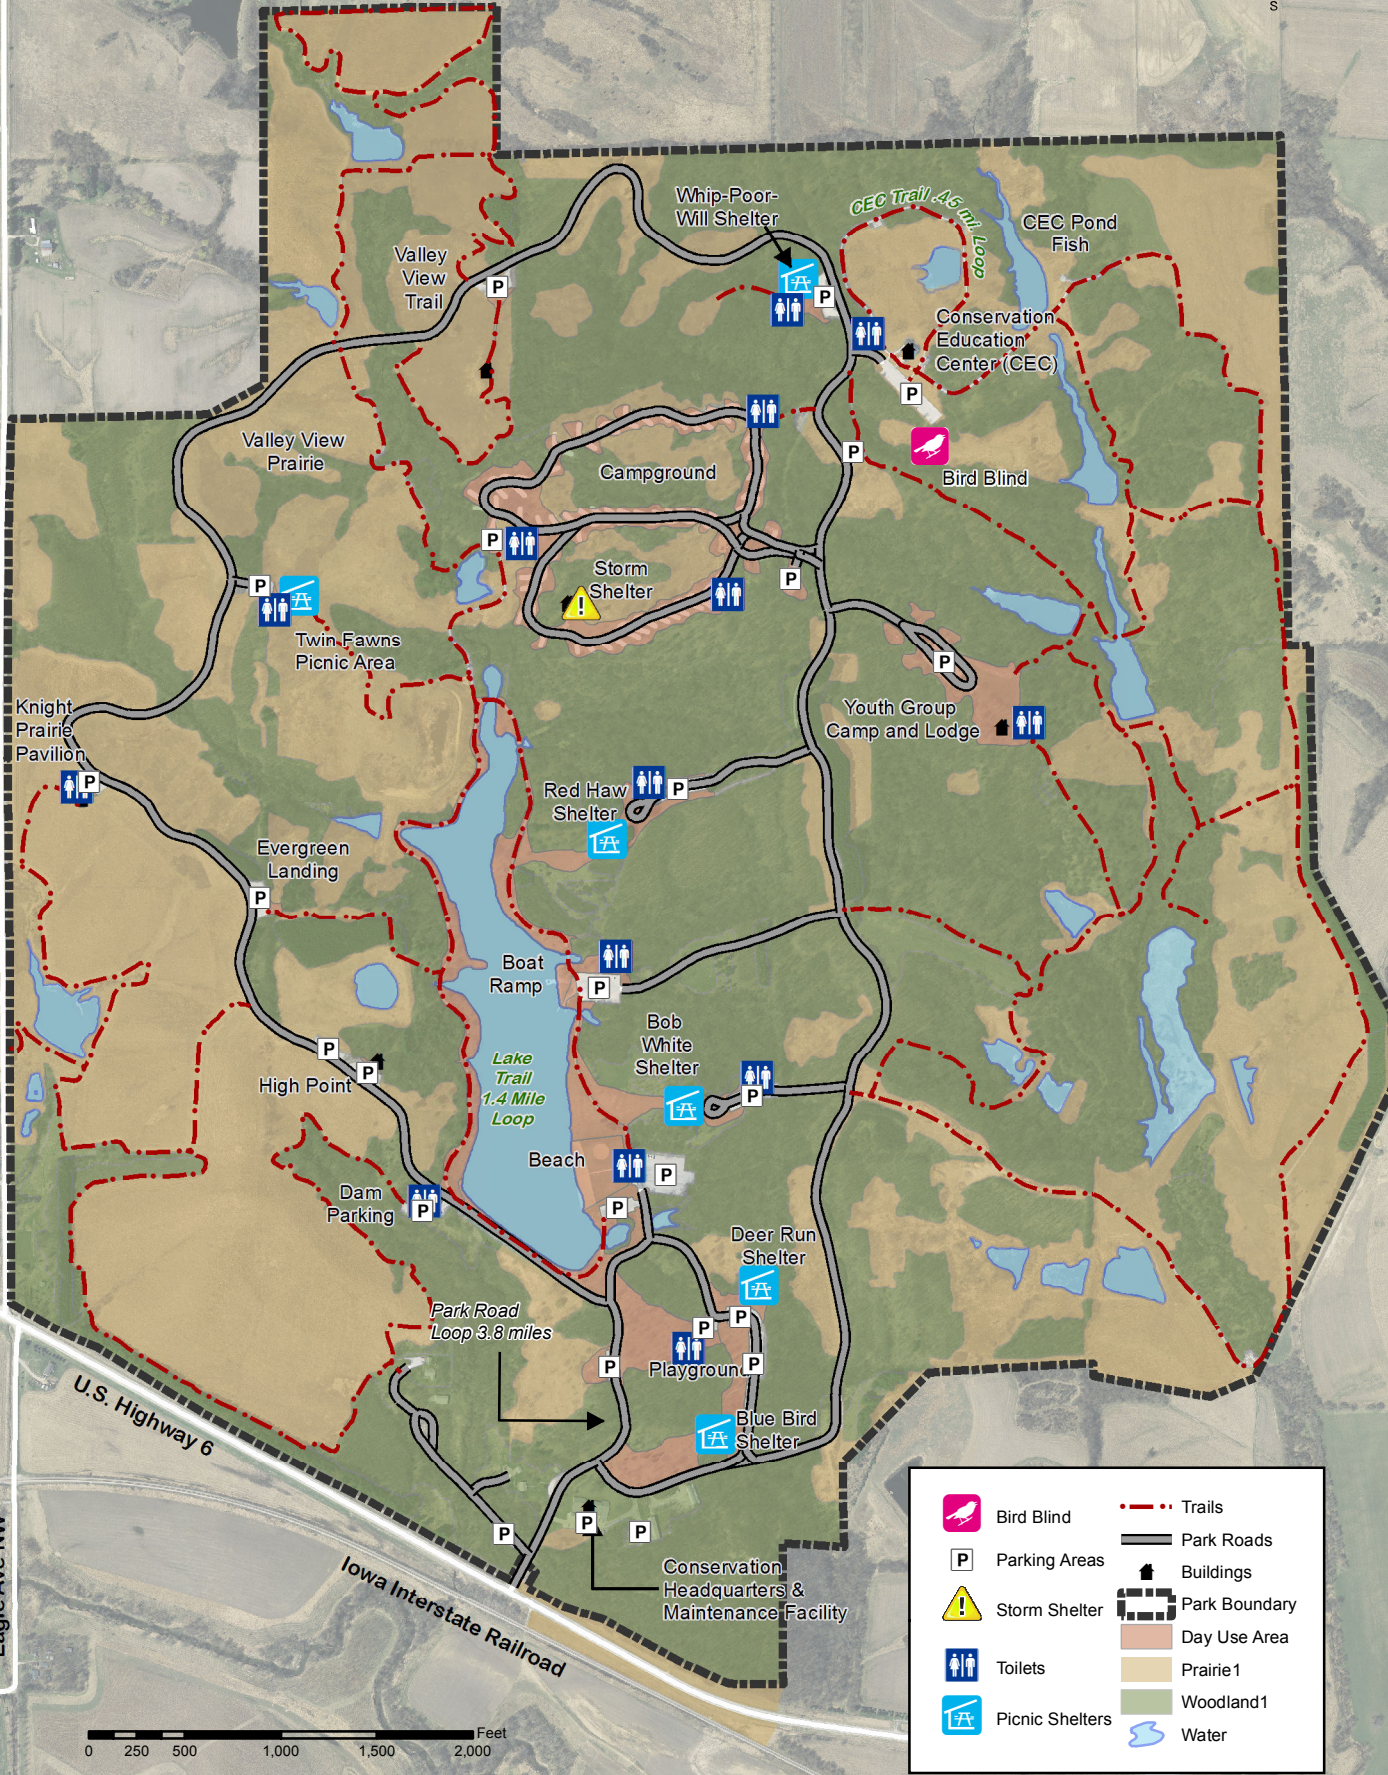

F.W. Kent Park

Echo Ave NW

Eagle Ave NW

U.S. Highway 6

Iowa Interstate Railroad

	Bird Blind		Trails
	Parking Areas		Park Roads
	Storm Shelter		Buildings
	Toilets		Park Boundary
	Picnic Shelters		Day Use Area
			Prairie1
			Woodland1
			Water

Map Print Date: 5/9/2016