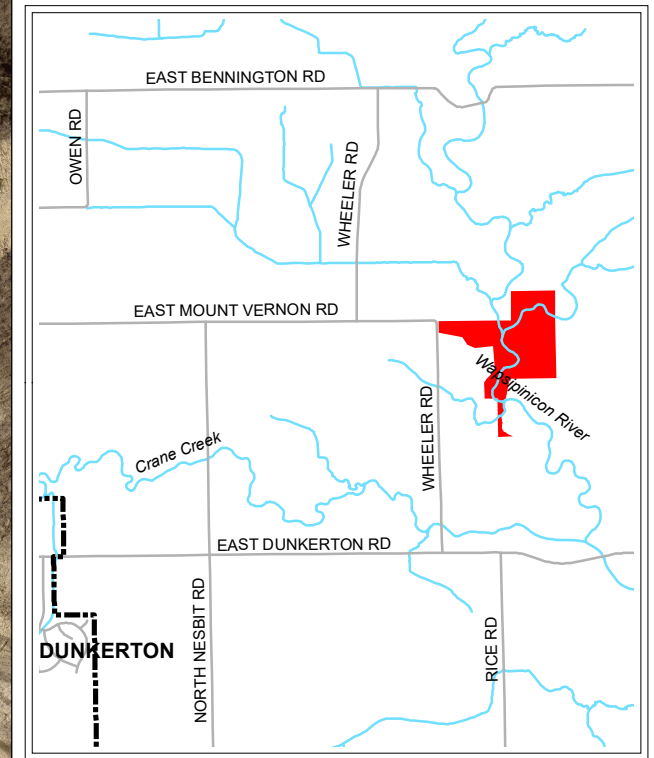

Rigdon Wildlife Area

Legend

- Parking
- Hunting
- Park Boundary

- 77 Acres
- Hunting
- Fishing
- Hiking
- Wildlife Viewing

Managed by
 Black Hawk County Conservation
 1346 Airline Highway
 Waterloo, IA 50703
 (319) 433-PARK (7275)
www.blackhawkcountyparks.com

DISCLAIMER:
 This map does not represent a survey, no liability is assumed for the accuracy of the data delineated herein, either expressed or implied by Black Hawk County, the Black Hawk County Assessor, or their employees. This map is compiled from official records including plats, surveys, recorded deeds, and contracts, and only contains information required for local government purposes. See the recorded documents for more detailed legal information.
 Date: 4/7/2023

E-911 Address: 5368 East Bennington Road, Waterloo