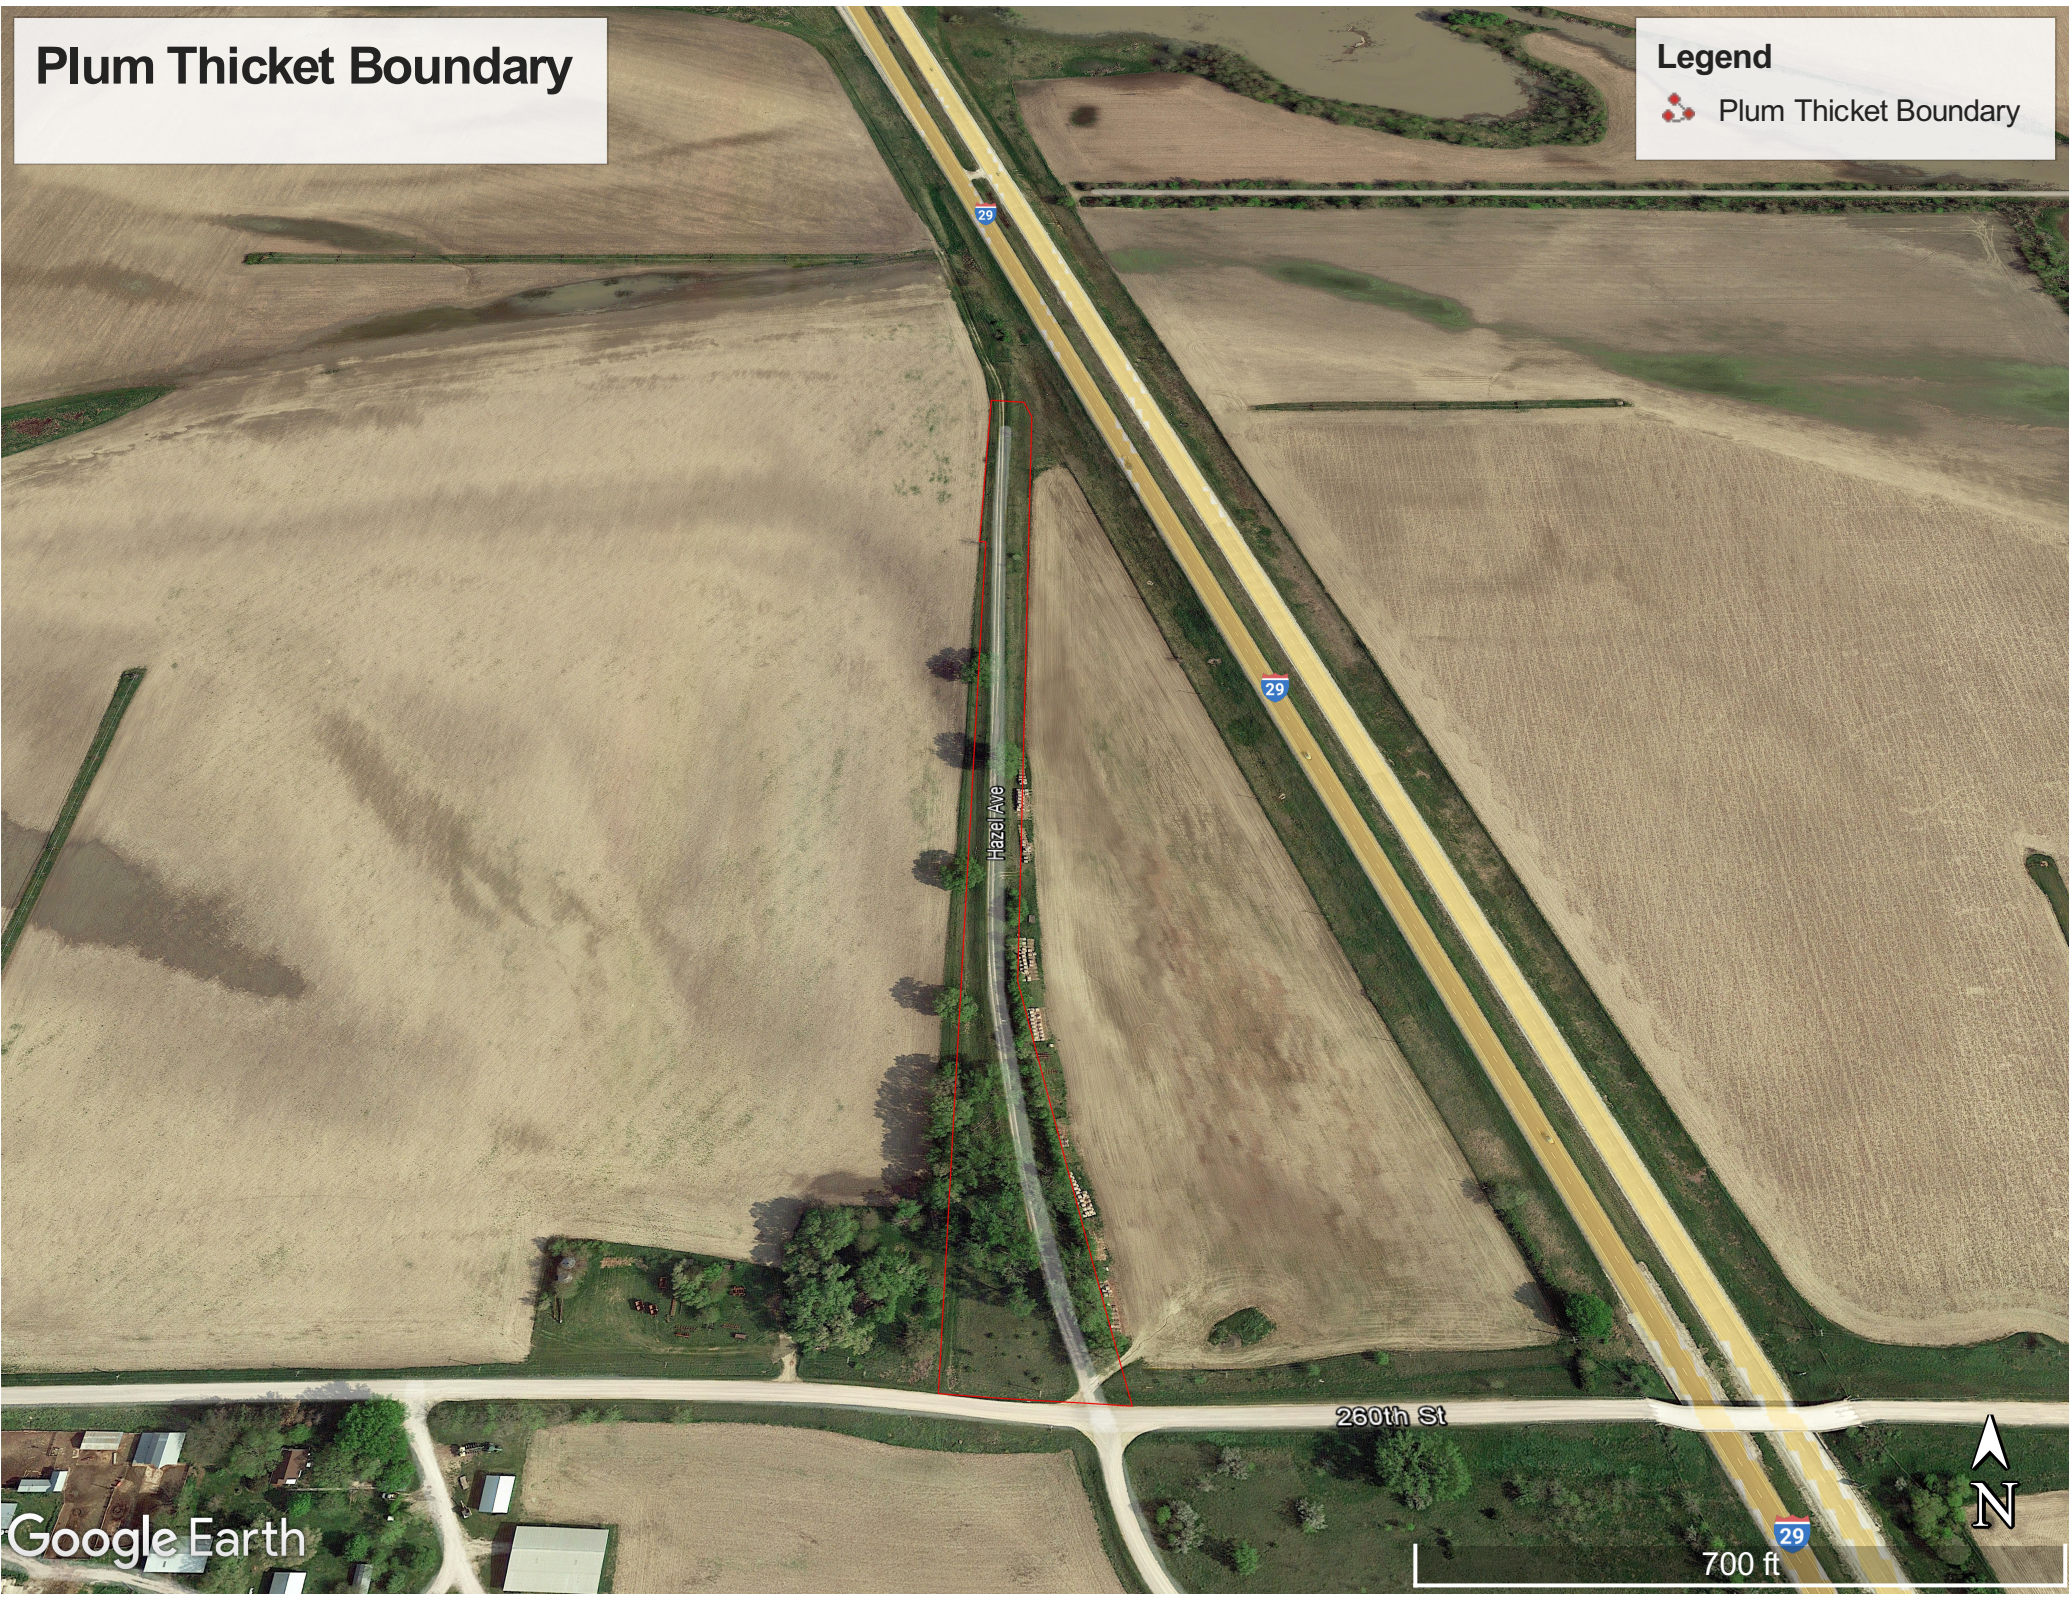

Plum Thicket Boundary

Legend

 Plum Thicket Boundary

260th St

700 ft