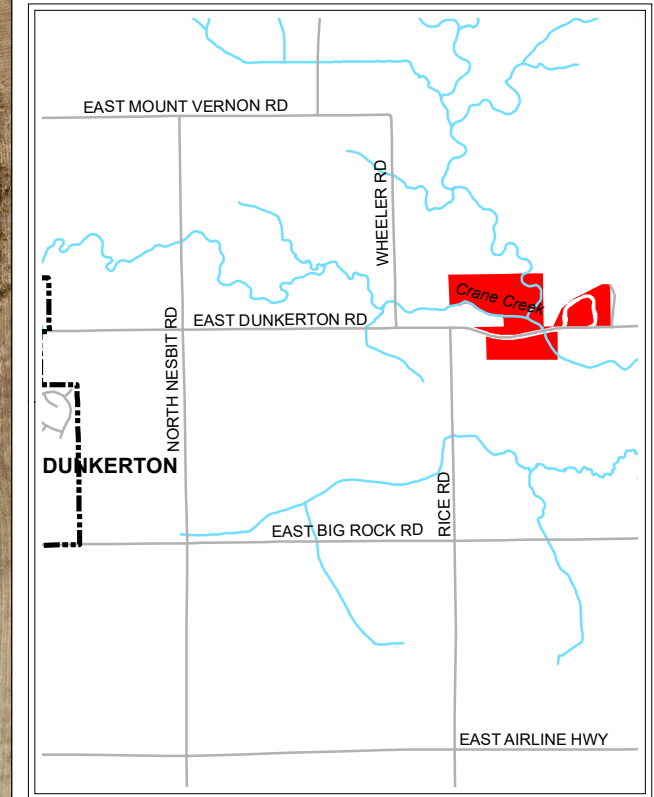

# River Birch Bottoms

## Legend

- Parking
- Water Access
- Hunting
- Park Boundary

- 107 Acres
- Hunting
- Fishing

Managed by  
 Black Hawk County Conservation  
 1346 Airline Highway  
 Waterloo, IA 50703  
 (319) 433-PARK (7275)  
[www.blackhawkcountyparks.com](http://www.blackhawkcountyparks.com)

**DISCLAIMER:**  
 This map does not represent a survey, no liability is assumed for the accuracy of the data delineated herein, either expressed or implied by Black Hawk County, the Black Hawk County Assessor, or their employees. This map is compiled from official records including plats, surveys, recorded deeds, and contracts, and only contains information required for local government purposes. See the recorded documents for more detailed legal information.  
 Date: 4/7/2023