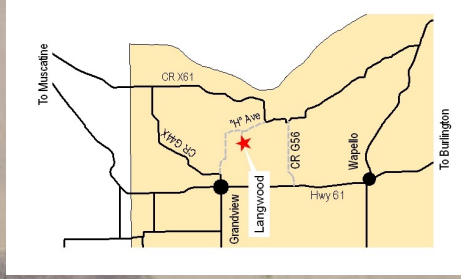

Langwood Education Center

LOUISIANA COUNTY
CONSERVATION

3 miles to Grandview

**Langwood - Open By
Reservation ONLY**

**Future Site of:
Louisa Interpretive Center
(LIC) Open to the Public**

H Avenue

To Co Rd X61

Langwood Education Center
14019 "H" Avenue, Wapello, IA 52653

Acres: 135

Trails: 3-miles of wooded winding hiking trails

Habitat: forest, prairie, ponds, wetlands, open space
Amenities: Lodge, A-Frame Dormitory, Shower house,
canoes, bird viewing blind, High and Low
Ropes Challenge Course

Contact:

Louisa County Conservation
319-523-8381 or Conservation@louisacountyia.gov

LouisaCountyConservation.org

Rent Langwood for your next group gathering - **Open by reservation only.**
Louisa Interpretive Center - is open to the public (Yellow Boundary & Trails)!
Hunting is NOT allowed on either property.