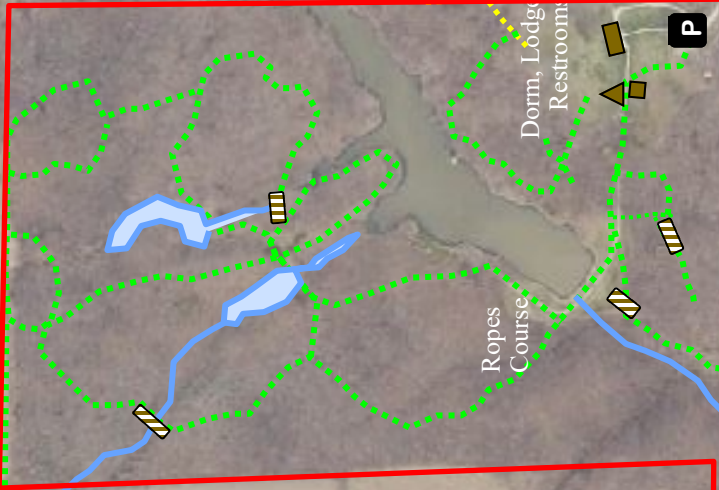

Langwood Education Center

LOUISIANA COUNTY
CONSERVATION

3 miles to Grandview

**Langwood - Open By
Reservation ONLY**

**Future Site of:
Louisa Interpretive Center
(LIC) Open to the Public**

H Avenue

To Co Rd X61

Langwood Education Center
14019 "H" Avenue, Wapello, IA 52653

Acres: 135

Trails: 3-miles of wooded winding hiking trails

Habitat: forest, prairie, ponds, wetlands, open space
Amenities: Lodge, A-Frame Dormitory, Shower house,
canoes, bird viewing blind, High and Low
Ropes Challenge Course

Contact:

Louisa County Conservation
319-523-8381 or Conservation@louisacountyia.gov

LouisaCountyConservation.org

Rent Langwood for your next group gathering - **Open by reservation only.**
Louisa Interpretive Center - is open to the public (Yellow Boundary & Trails)!
Hunting is NOT allowed on either property.

Call for pricing and available dates!

(future) Louisa Interpretive Center

The LIC grounds and Wetland Trail are open to the public. Please respect the boundaries and those who are renting Langwood.

Here's what you can do: