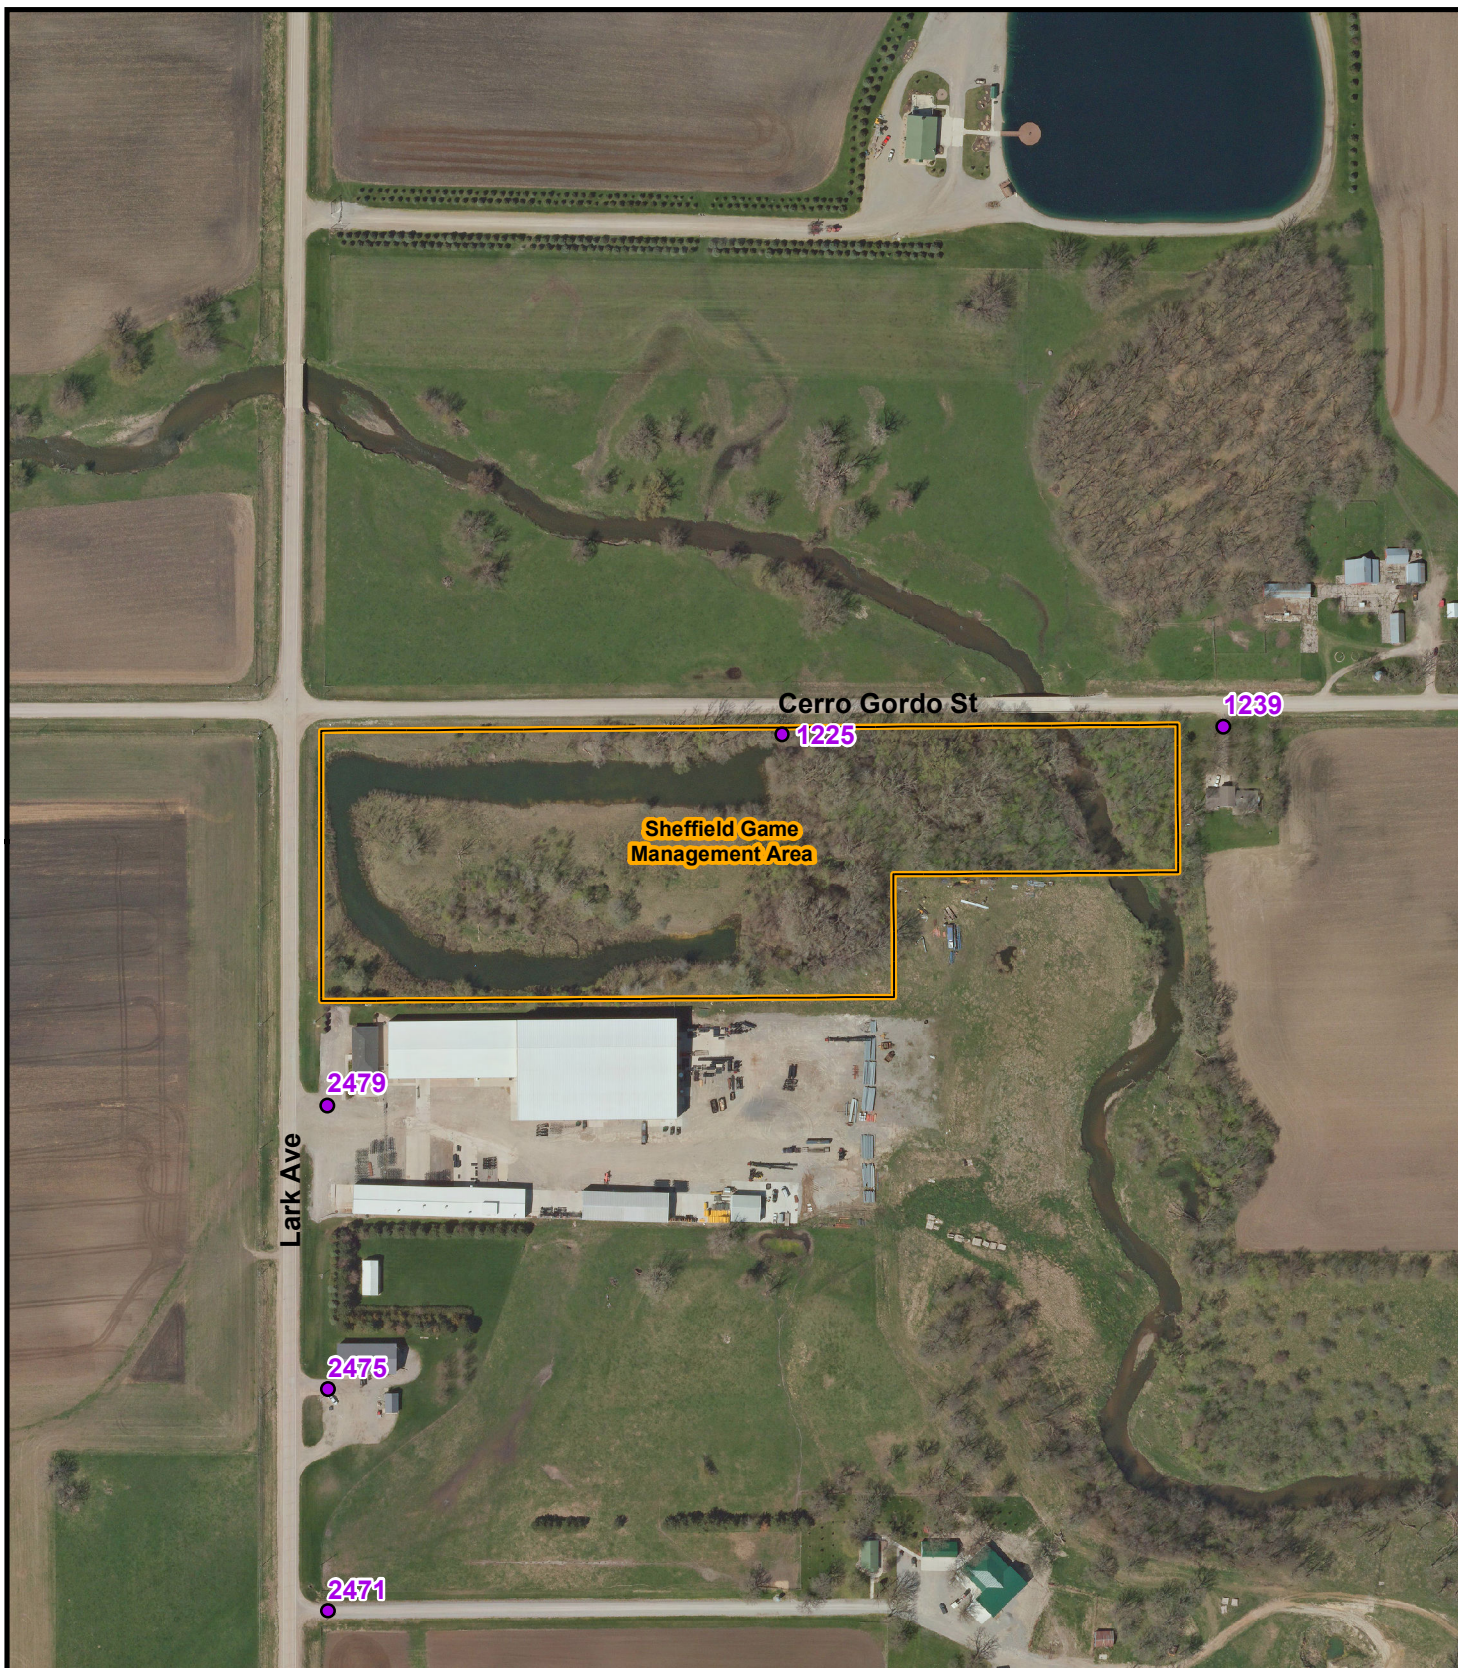

# Sheffield Game Mgmt Area

16 ACRES  
 1225 CERRO GORDO ST  
 PRINT DATE: 10/02/2018

- Address
- Conservation Property
- Corporate Limits
- Township Line

Red box depicts area shown in detail.

WISNER	RICHLAND	ROSS	WEST FORK
Alexander	SCOTT	MARION	INGHAM
LaFleur	Collier	Hampton	Hansell
MORGAN	HAMILTON	REEVE	GENEVA
OAKLAND	LEE	GRANT	OSCEOLA
Popejoy			Ackley

THIS MAP DOES NOT REPRESENT A SURVEY. NO LIABILITY IS ASSUMED FOR THE ACCURACY OF THE DATA DELINEATED HEREIN, EITHER EXPRESSED OR IMPLIED BY FRANKLIN COUNTY OR ITS EMPLOYEES. THIS MAP IS COMPILED FROM OFFICIAL RECORDS, INCLUDING PLATS, SURVEYS, RECORDED DEEDS, AND CONTRACTS, AND ONLY CONTAINS INFORMATION REQUIRED FOR COUNTY PURPOSES. SEE THE RECORDED DOCUMENTS FOR MORE DETAILED LEGAL INFORMATION. THE AERIAL PHOTOGRAPHY WAS FLOWN BY FRANKLIN COUNTY IN SPRING 2017. MAP CREATED BY THE FRANKLIN COUNTY GIS DEPARTMENT AT 641.456.6045 OR GIS@CO.FRANKLIN.IA.US.