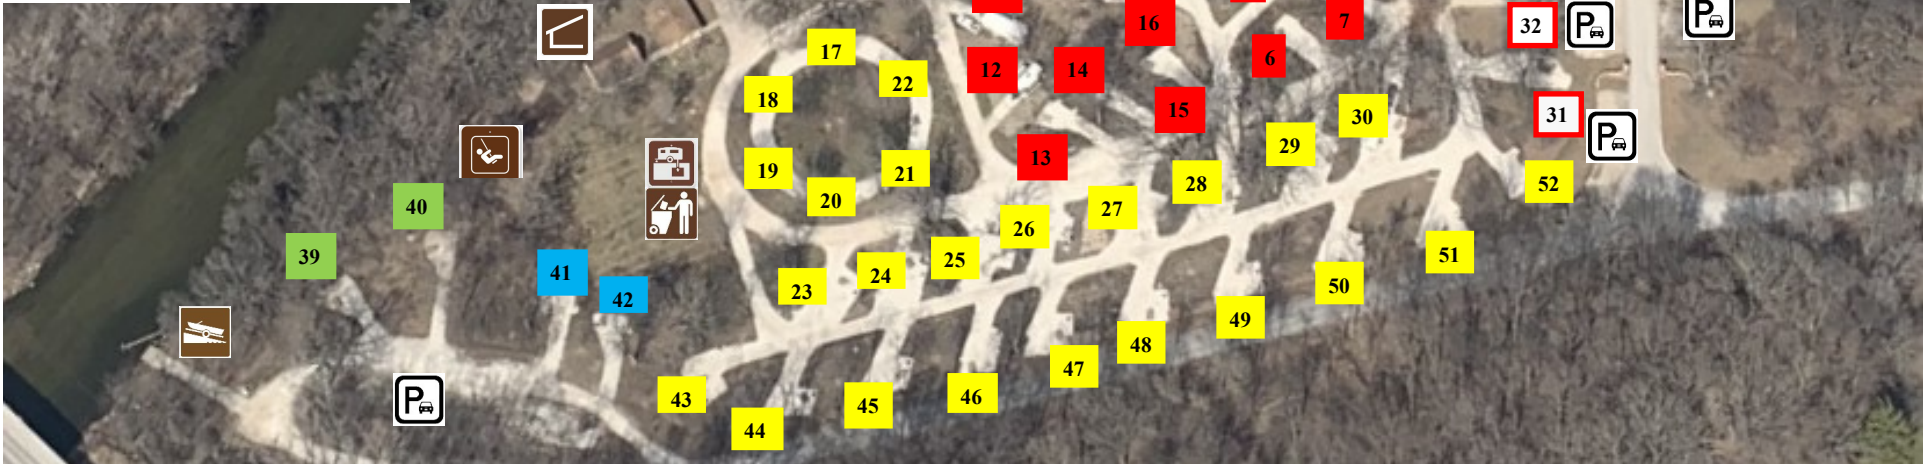

BRIGGS WOODS PARK

-  Boat/Canoe Ramp
-  Dump Station
-  Dumpster
-  Playground
-  Registration/Host
-  Restroom
-  Showers
-  Shelter 1
-  Visitor Parking

- | | | |
|--|---|--|
|  Reserve Full Hook-up sites |  Full Hook-up Sites |  Primitive Sites - tents only |
|  Reserve Water & Electric sites |  Electric Sites |  One Room cabins |
|  Reserve Electric sites |  Reserve Electric - tents only |  Campground Host |