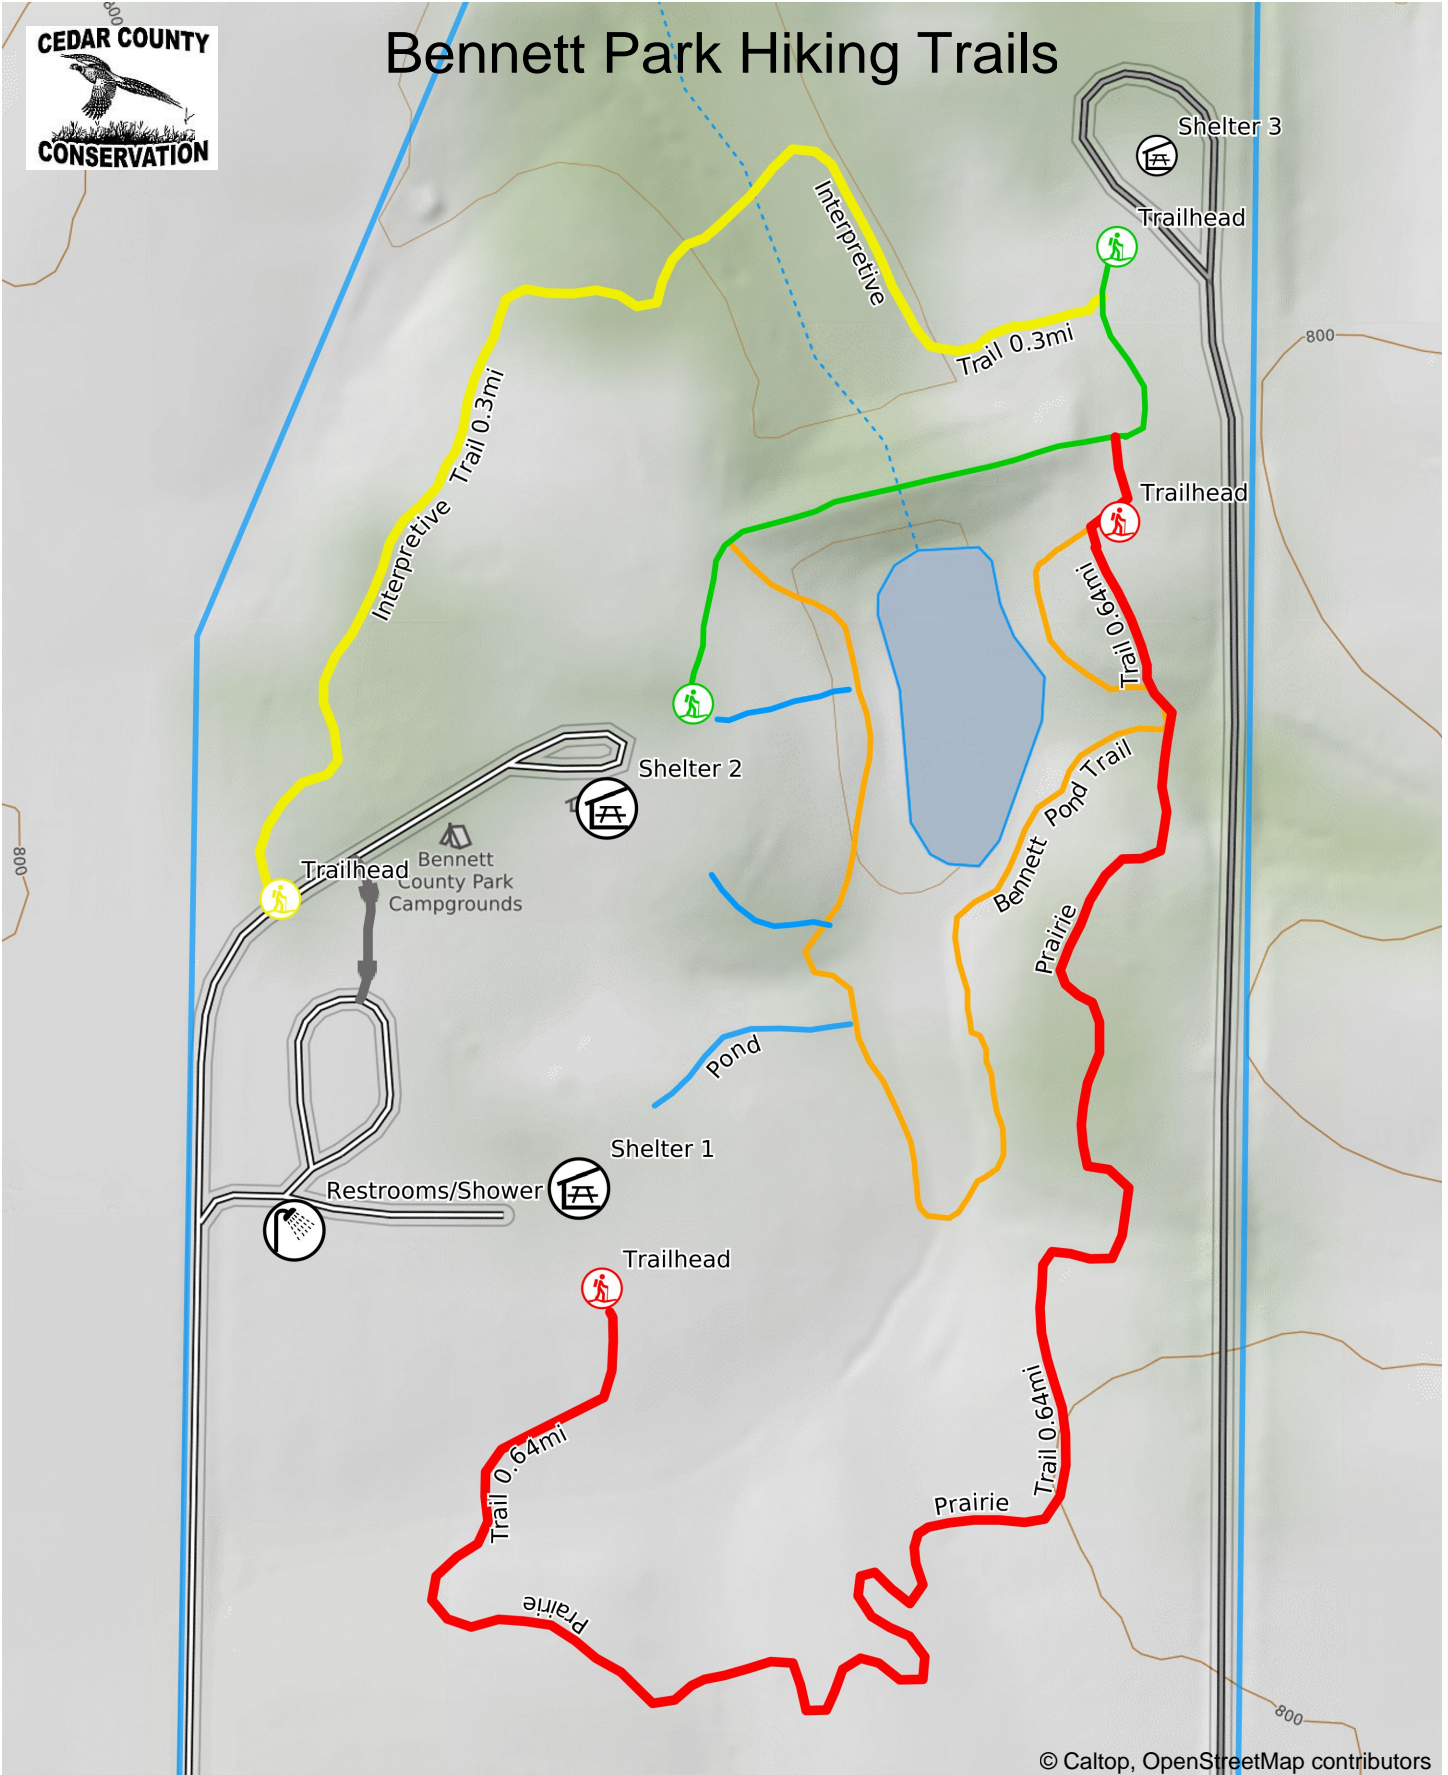

Bennett Park Hiking Trails

© Caltopo, OpenStreetMap contributors

Bennett Trail Map
WGS84
UTM Zone 15T