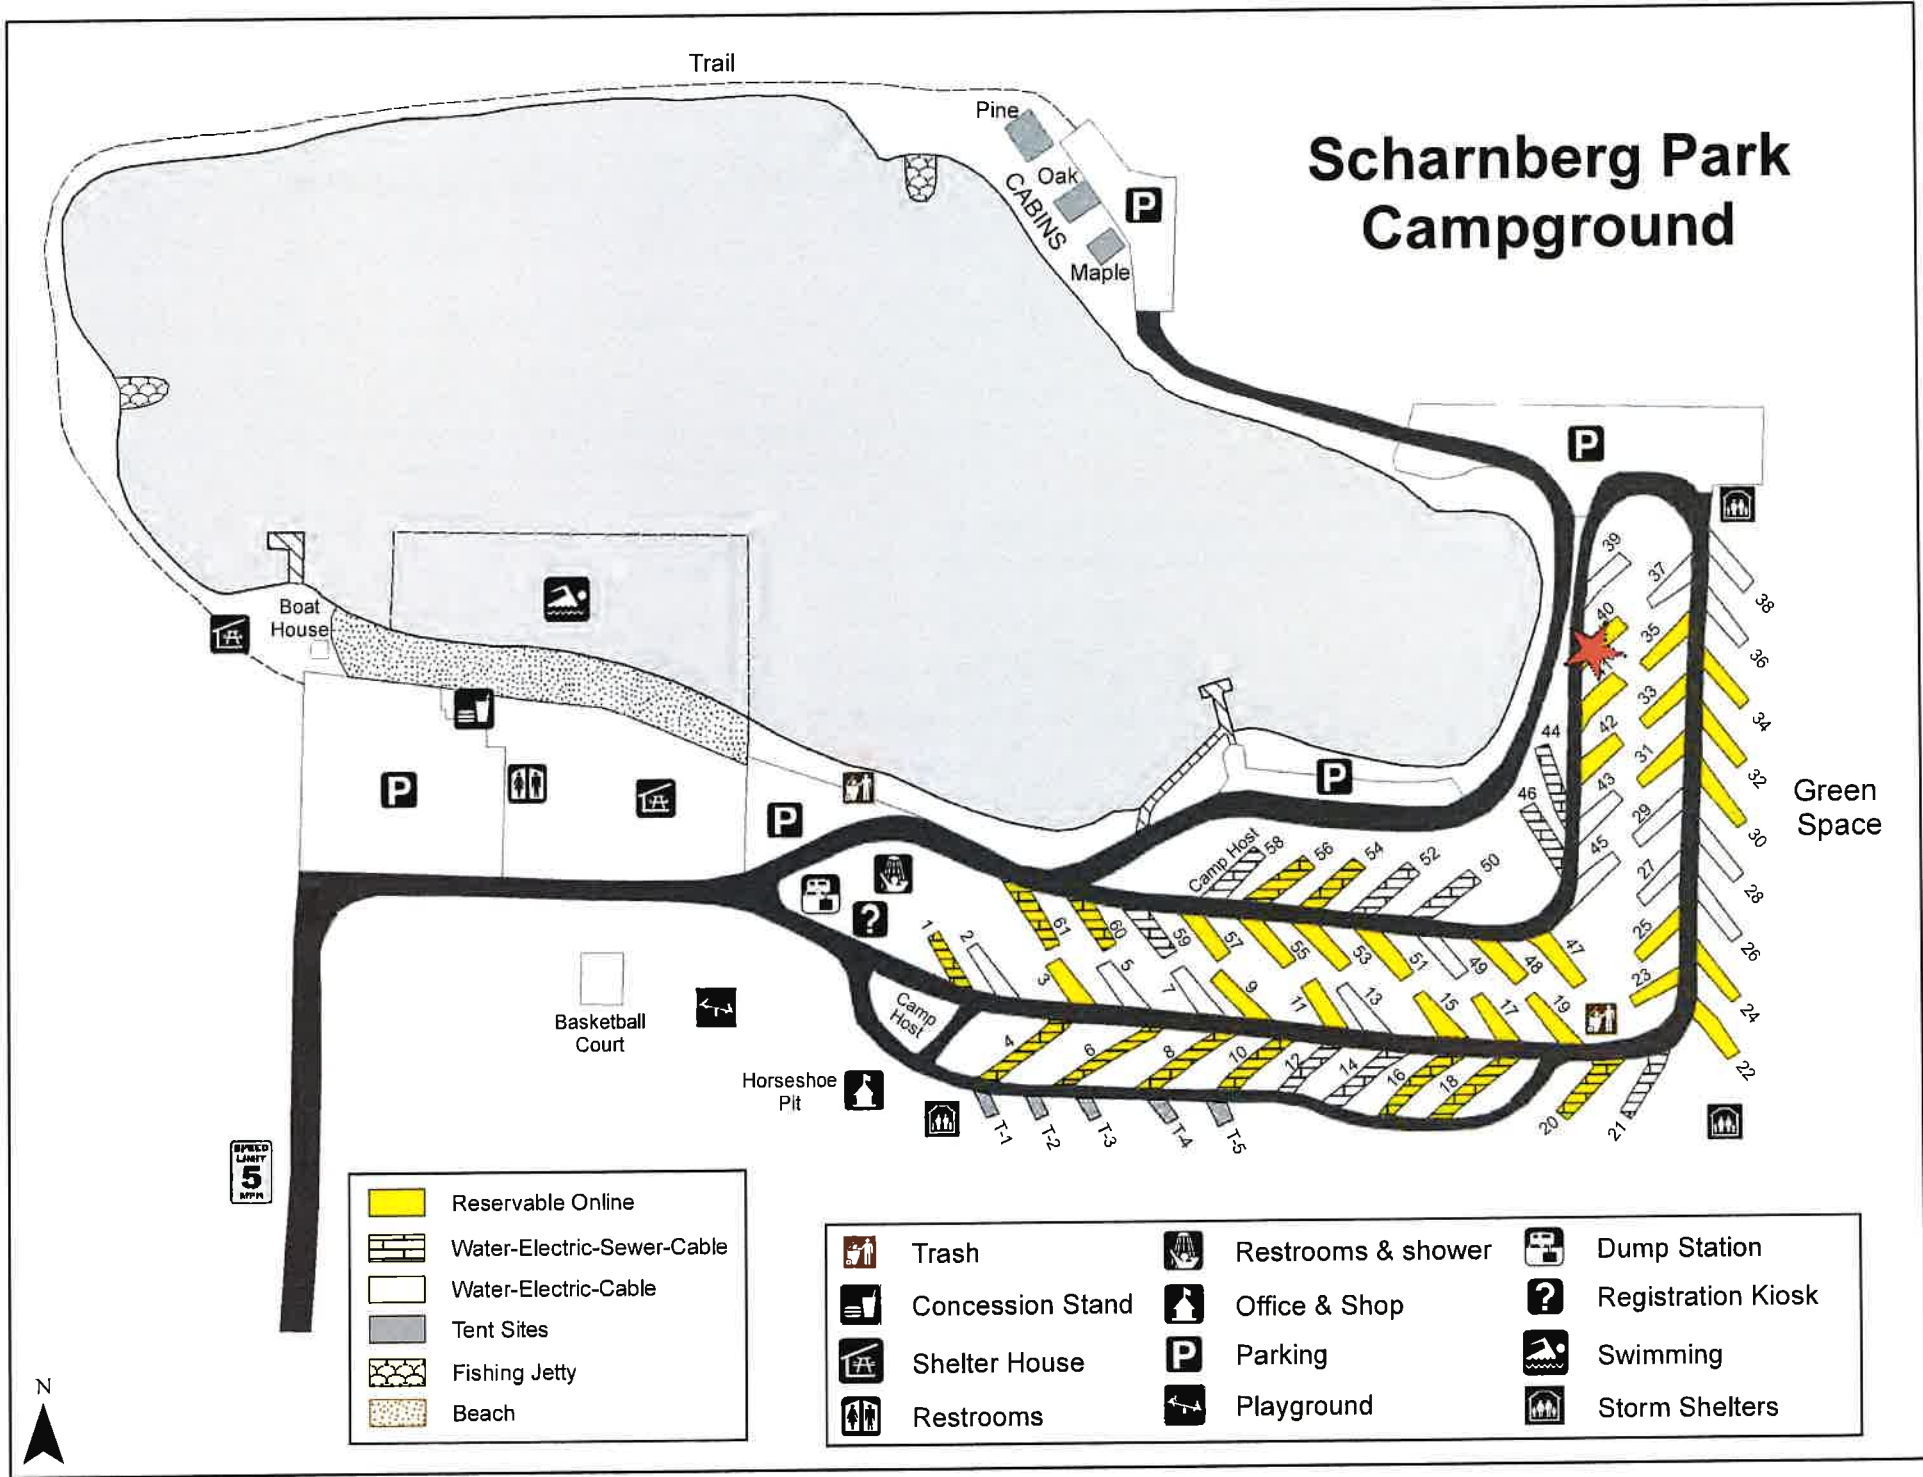

Scharnberg Park Campground

-  Reservable Online
-  Water-Electric-Sewer-Cable
-  Water-Electric-Cable
-  Tent Sites
-  Fishing Jetty
-  Beach

- | | | |
|--|--|--|
|  Trash |  Restrooms & shower |  Dump Station |
|  Concession Stand |  Office & Shop |  Registration Kiosk |
|  Shelter House |  Parking |  Swimming |
|  Restrooms |  Playground |  Storm Shelters |