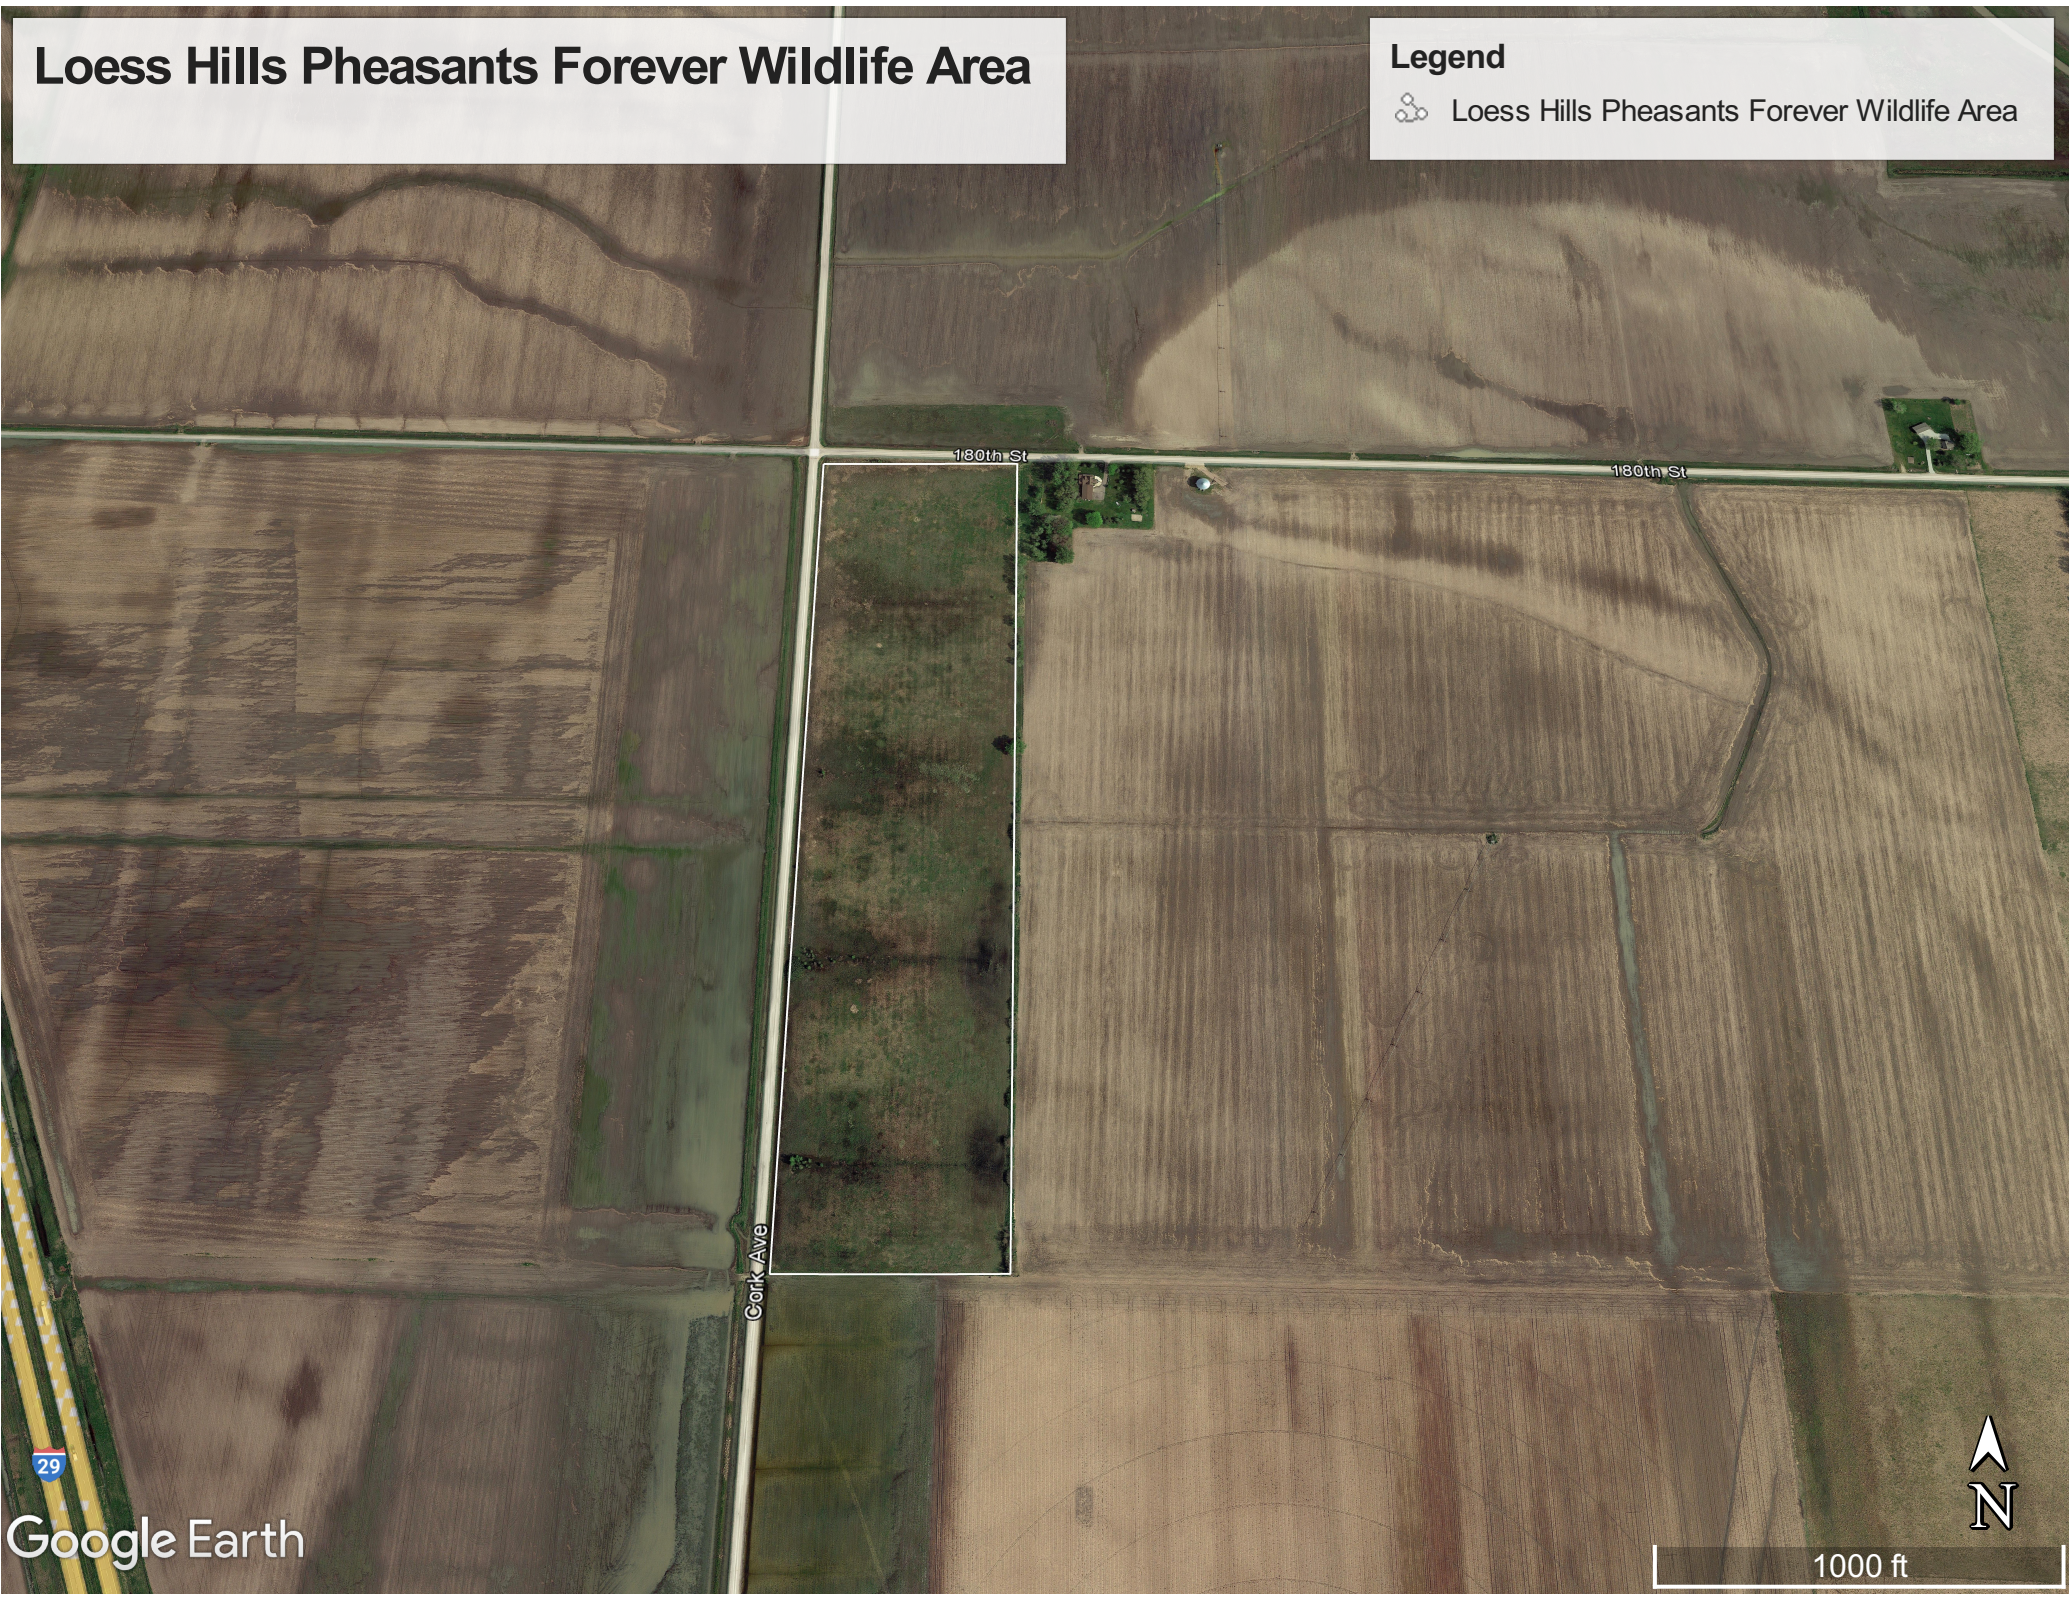

Loess Hills Pheasants Forever Wildlife Area

Legend

 Loess Hills Pheasants Forever Wildlife Area

29

Google Earth

1000 ft