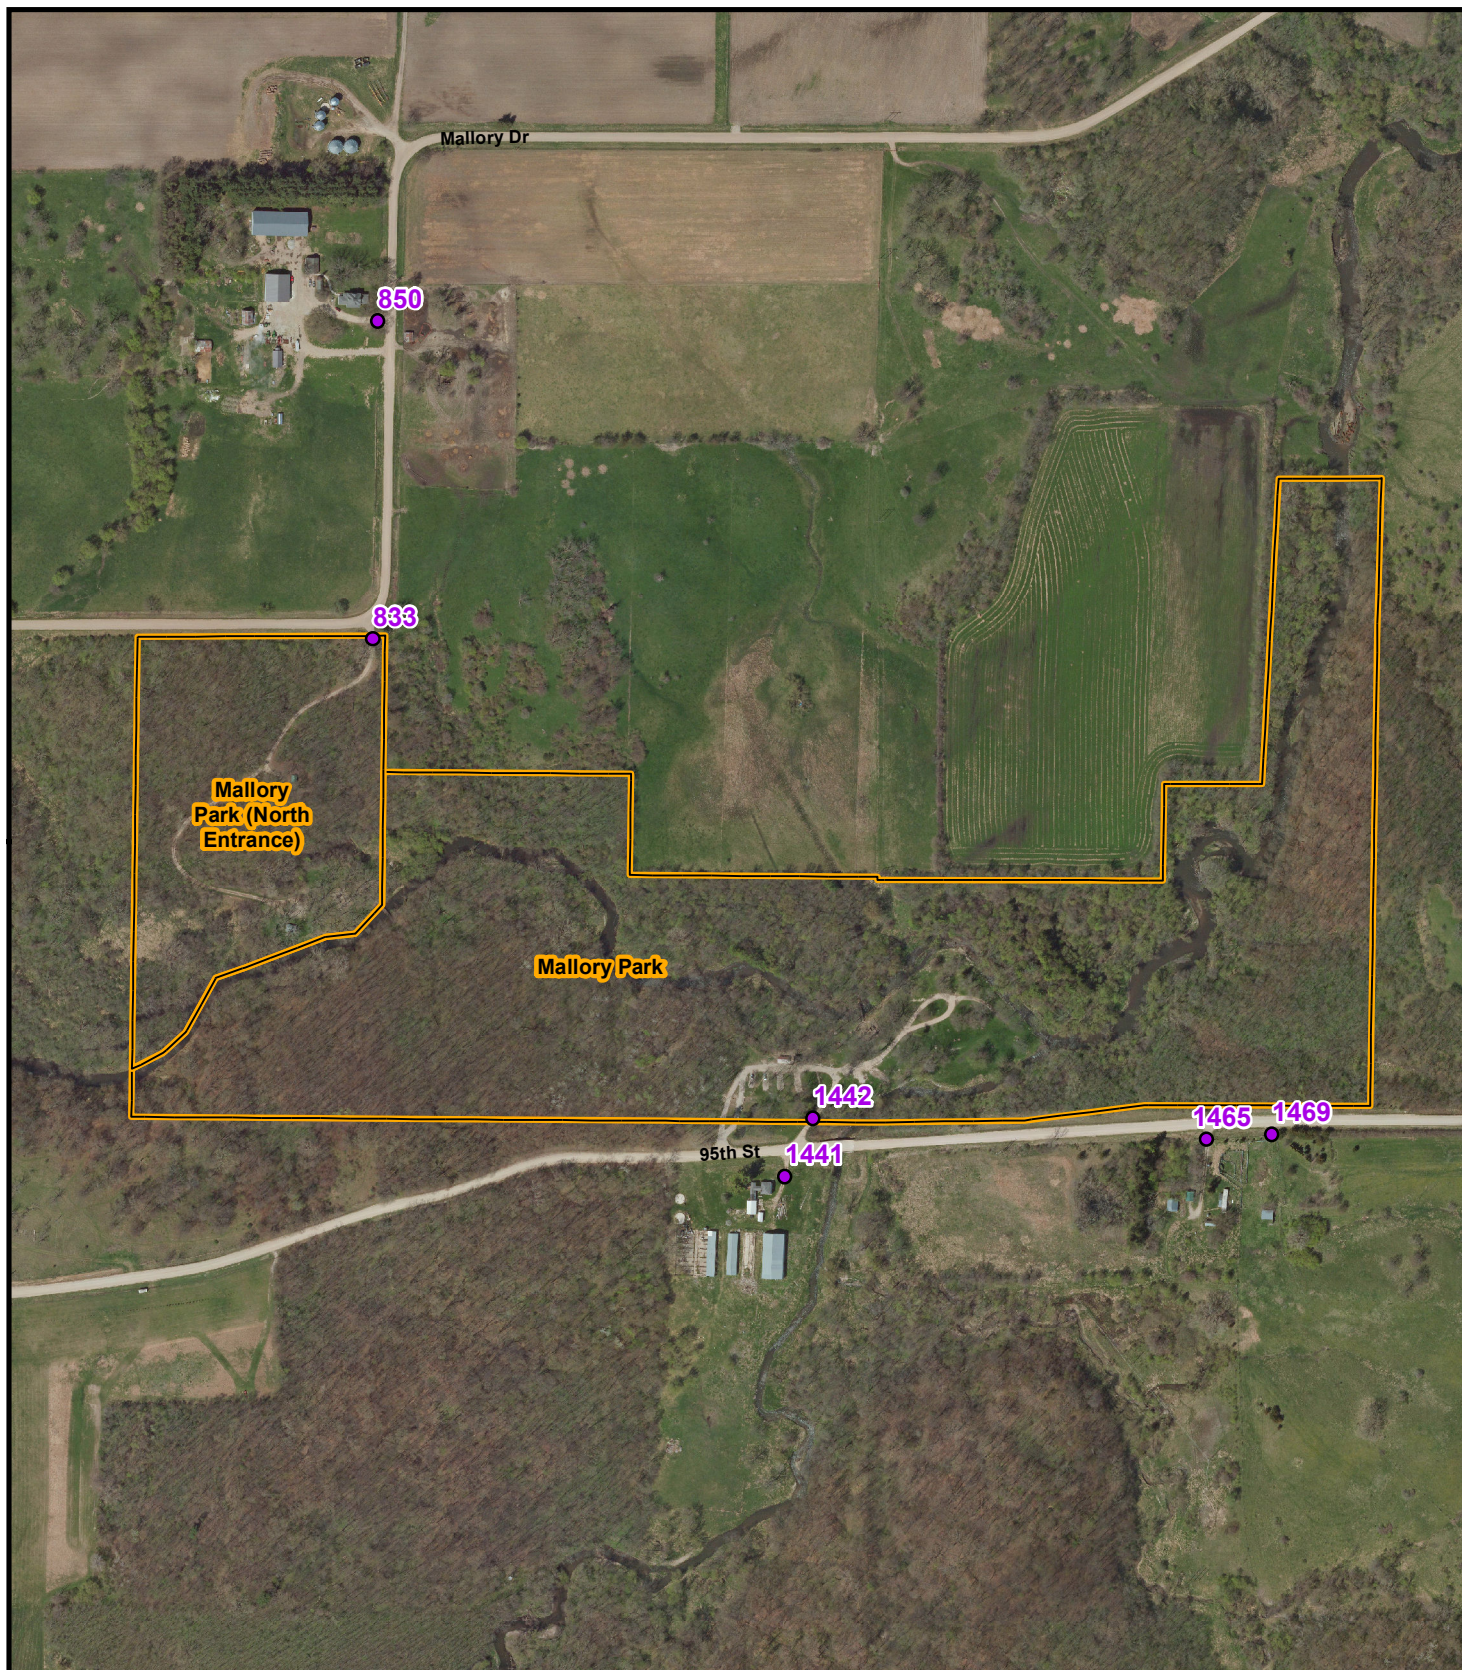

Mallory Park
71 ACRES
1442 95TH ST
 PRINT DATE: 10/02/2018

- Address
- Conservation Property
- Corporate Limits
- Township Line

Red box depicts area shown in detail.

WISNER	RICHLAND	Sheffield	WEST FORK
Alexander	MARION	MOTT	INGHAM
SCOTT	LaPlante	Hampton	Hansell
MORGAN	HAMILTON	REEVE	GENEVA
OAKLAND	Popejoy	LEE	GRANT
			OSCEOLA
			Ackley

THIS MAP DOES NOT REPRESENT A SURVEY. NO LIABILITY IS ASSUMED FOR THE ACCURACY OF THE DATA DELINEATED HEREIN, EITHER EXPRESSED OR IMPLIED BY FRANKLIN COUNTY OR ITS EMPLOYEES. THIS MAP IS COMPILED FROM OFFICIAL RECORDS, INCLUDING PLATS, SURVEYS, RECORDED DEEDS, AND CONTRACTS, AND ONLY CONTAINS INFORMATION REQUIRED FOR COUNTY PURPOSES. SEE THE RECORDED DOCUMENTS FOR MORE DETAILED LEGAL INFORMATION. THE AERIAL PHOTOGRAPHY WAS FLOWN BY FRANKLIN COUNTY IN SPRING 2017. MAP CREATED BY THE FRANKLIN COUNTY GIS DEPARTMENT AT 641.456.6045 OR GIS@CO.FRANKLIN.IA.US.