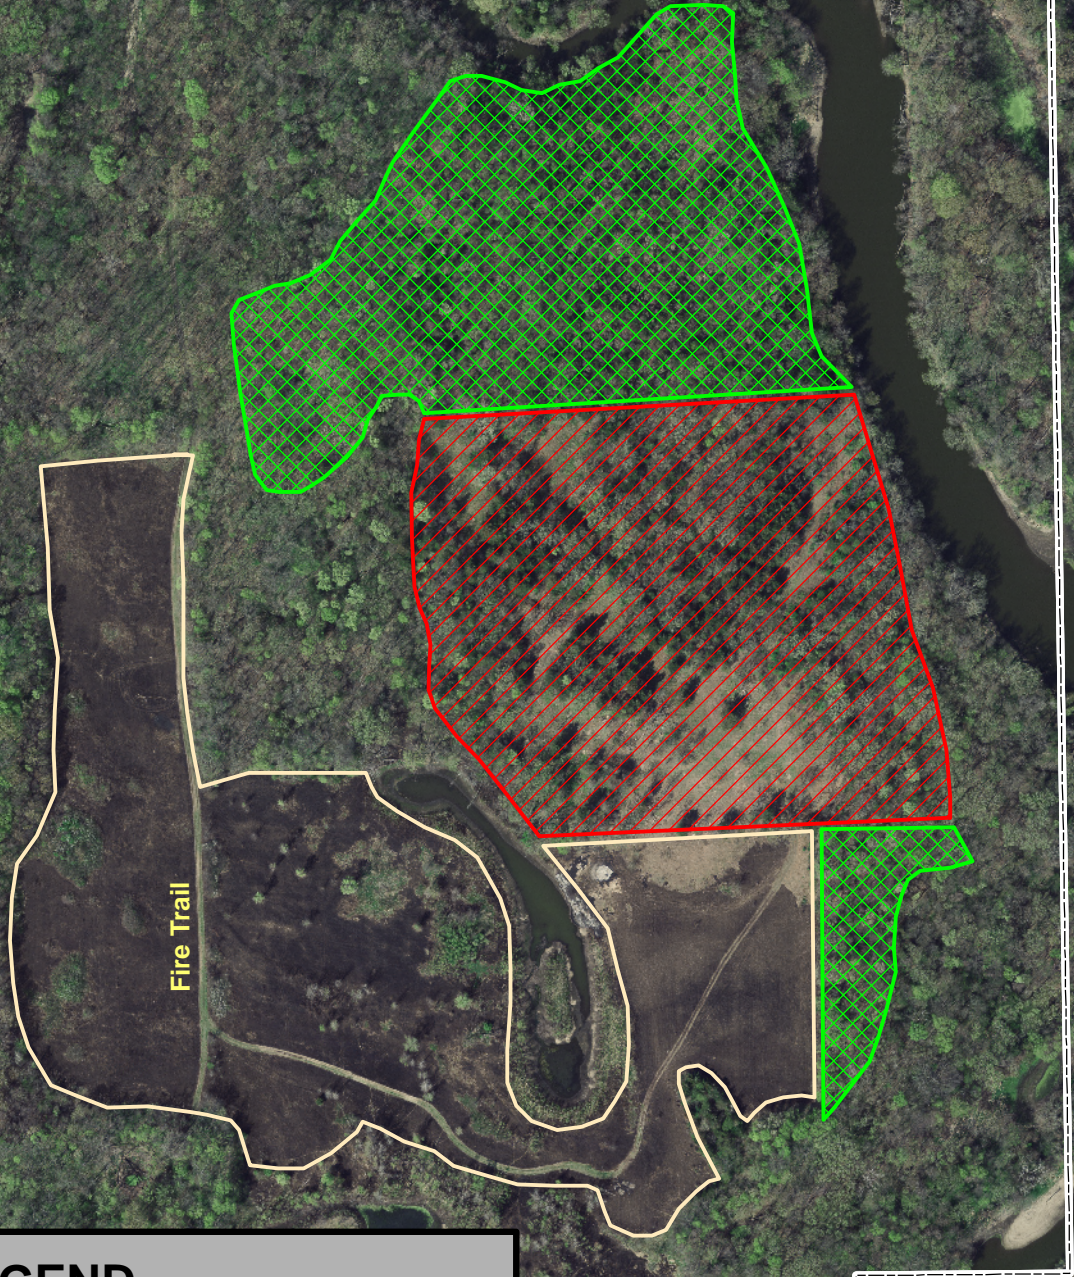

Cedar Bend Savanna Revised 8/2014

LEGEND

-  Core Worksite - 11 acres (2011-2014)
-  Possible expansion (10 acres)
-  Reconstructed Prairie (15 acres)
-  Park Boundary

Aerial Photo 2012