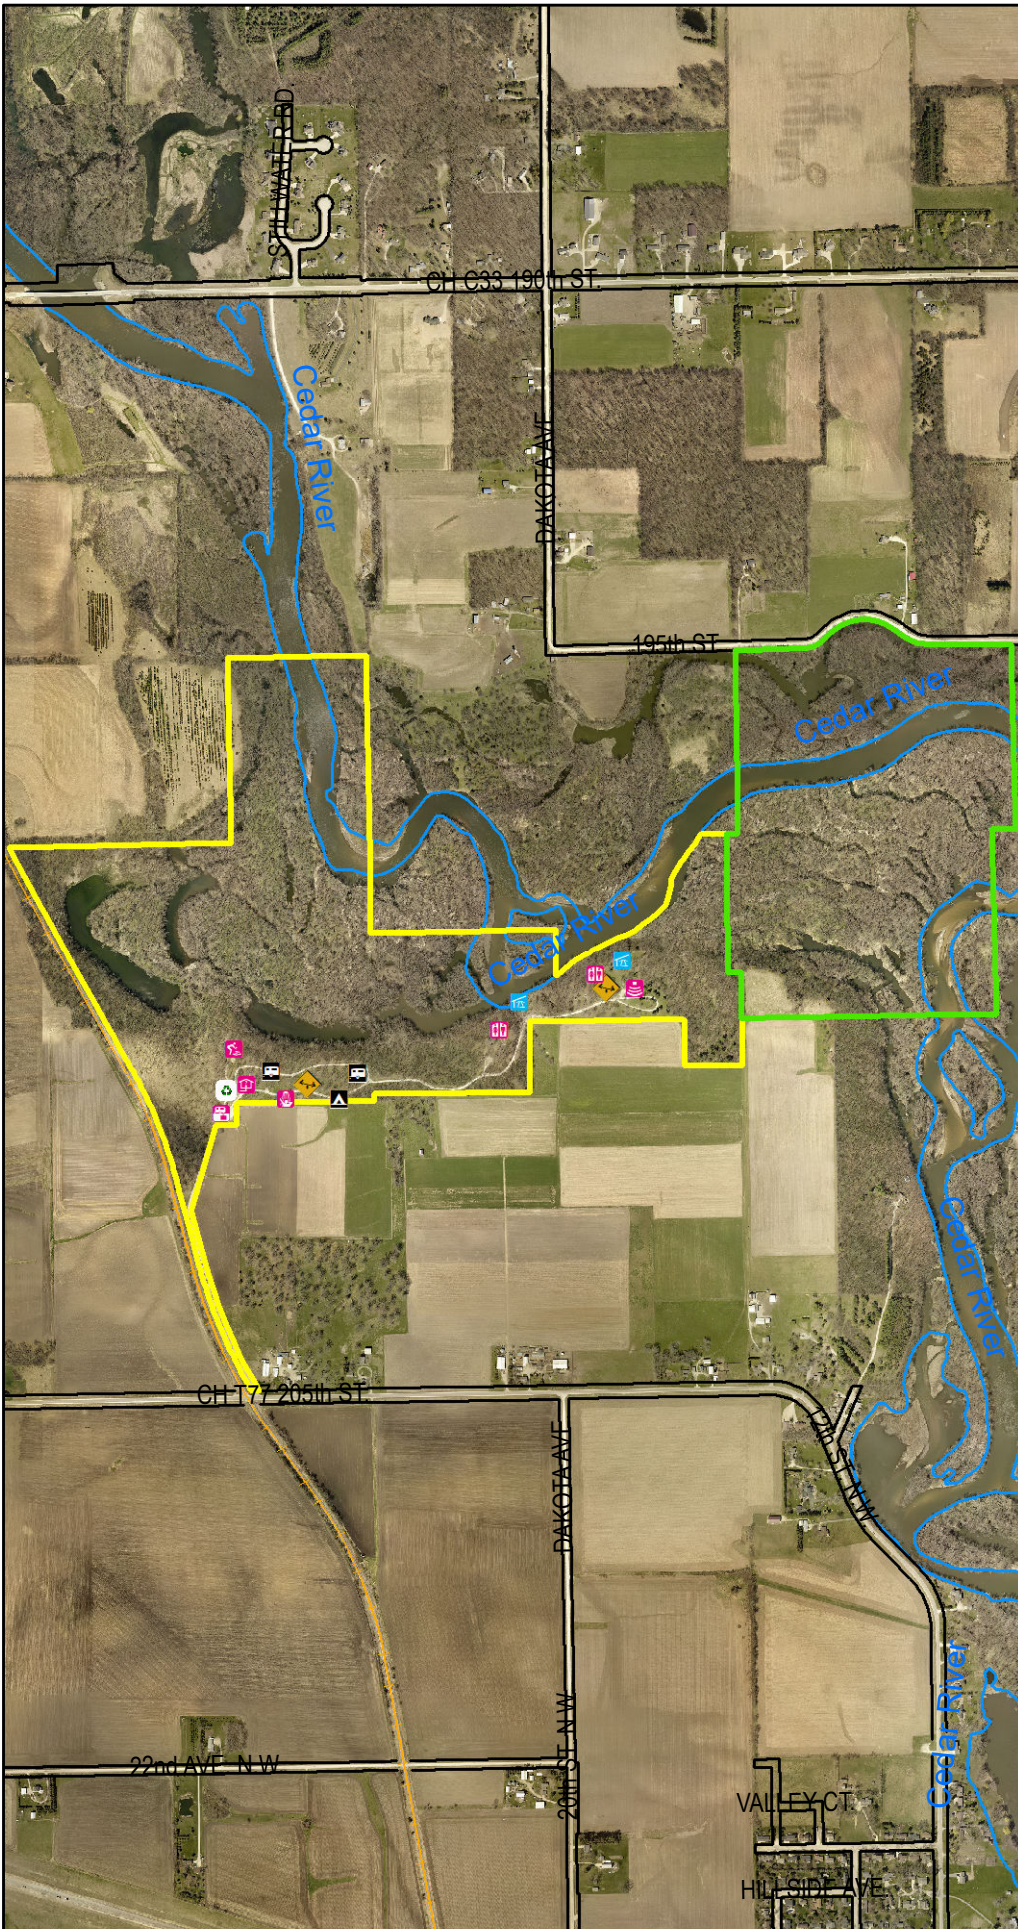

# Cedar Bend Park and Wildlife Area

1267 205th St.  
Waverly, IA 50677

Managed by  
Bremer County Conservation  
1104 S. Main St; PO Box 412  
Tripoli, Iowa 50676  
(319) 882-4742  
[www.co.bremer.ia.us](http://www.co.bremer.ia.us)

Legend			
	Park		Dumpstation
	Wildlife Area		RV Camping
	Rail Road		Firewood
	Road ROW		Parking
	Rivers & Streams		Pit Toilet
<b>Park Symbols</b>			Play Equipment
	Amphitheater		Recycling
	Boat Ramp		Registration
	Tent Camping		Shelter House
	Dam		Shower Building
	Dock		Volleyball