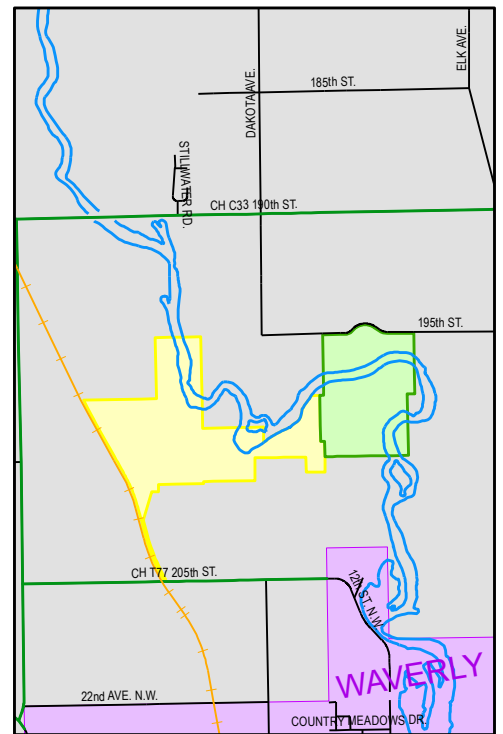

# Cedar Bend Park and Wildlife Area

1267 205th St.  
Waverly, IA 50677

Managed by  
Bremer County Conservation  
1104 S. Main St; PO Box 412  
Tripoli, Iowa 50676  
(319) 882-4742  
[www.co.bremer.ia.us](http://www.co.bremer.ia.us)

Legend			
	Park		Dumpstation
	Wildlife Area		RV Camping
	Rail Road		Firewood
	Road ROW		Parking
	Rivers & Streams		Pit Toilet
<b>Park Symbols</b>			Play Equipment
	Amphitheater		Recycling
	Boat Ramp		Registration
	Tent Camping		Shelter House
	Dam		Shower Building
	Dock		Volleyball