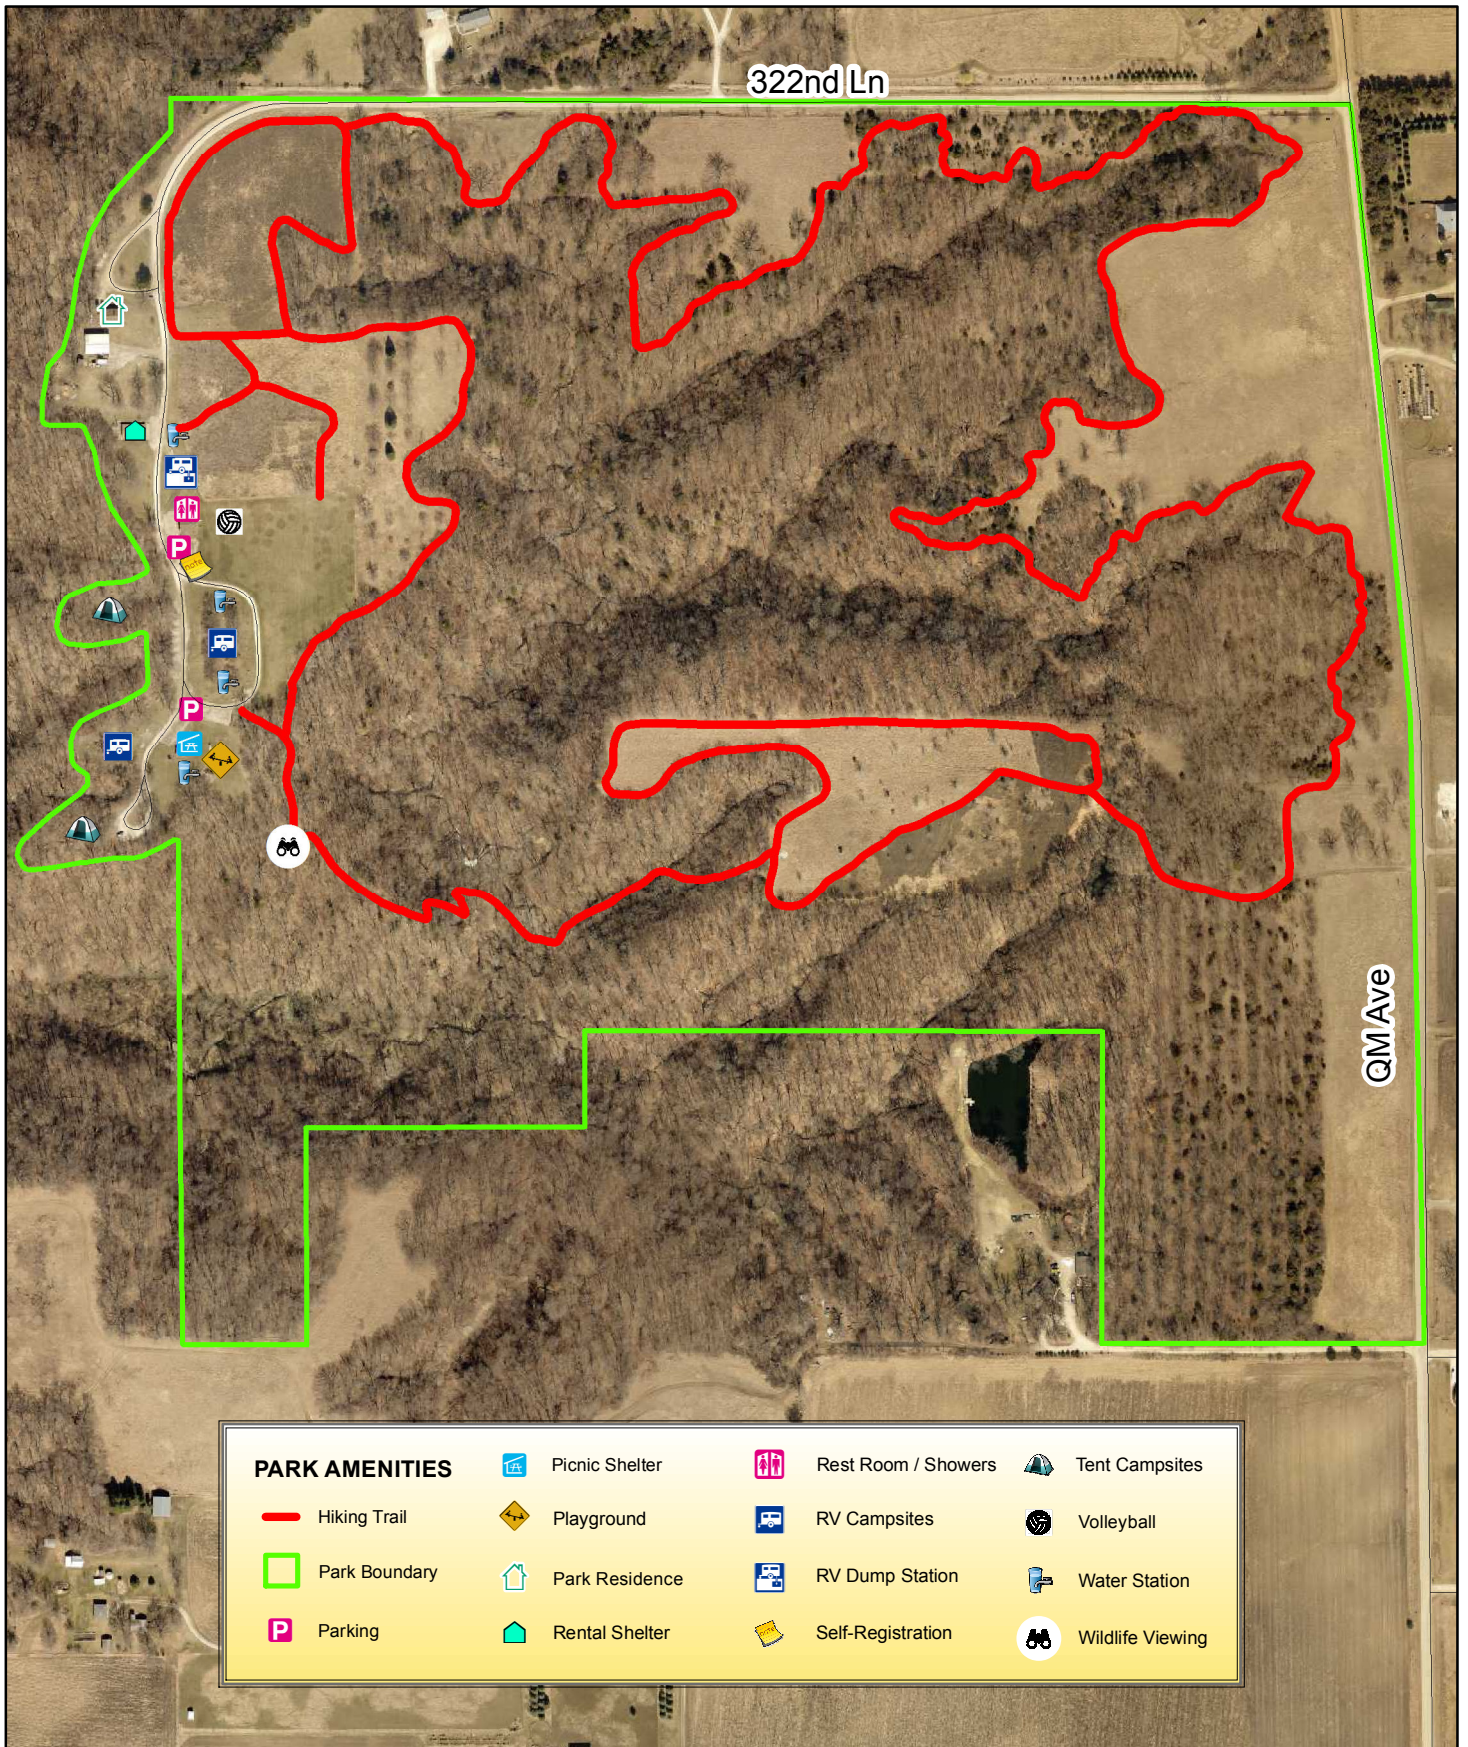

SWEDE POINT PARK

Boone County, Iowa

PARK AMENITIES			
	Hiking Trail		Picnic Shelter
	Park Boundary		Rest Room / Showers
	Parking		RV Campsites
	Playground		RV Dump Station
	Park Residence		Self-Registration
	Rental Shelter		Tent Campsites
	Water Station		Volleyball
	Wildlife Viewing		