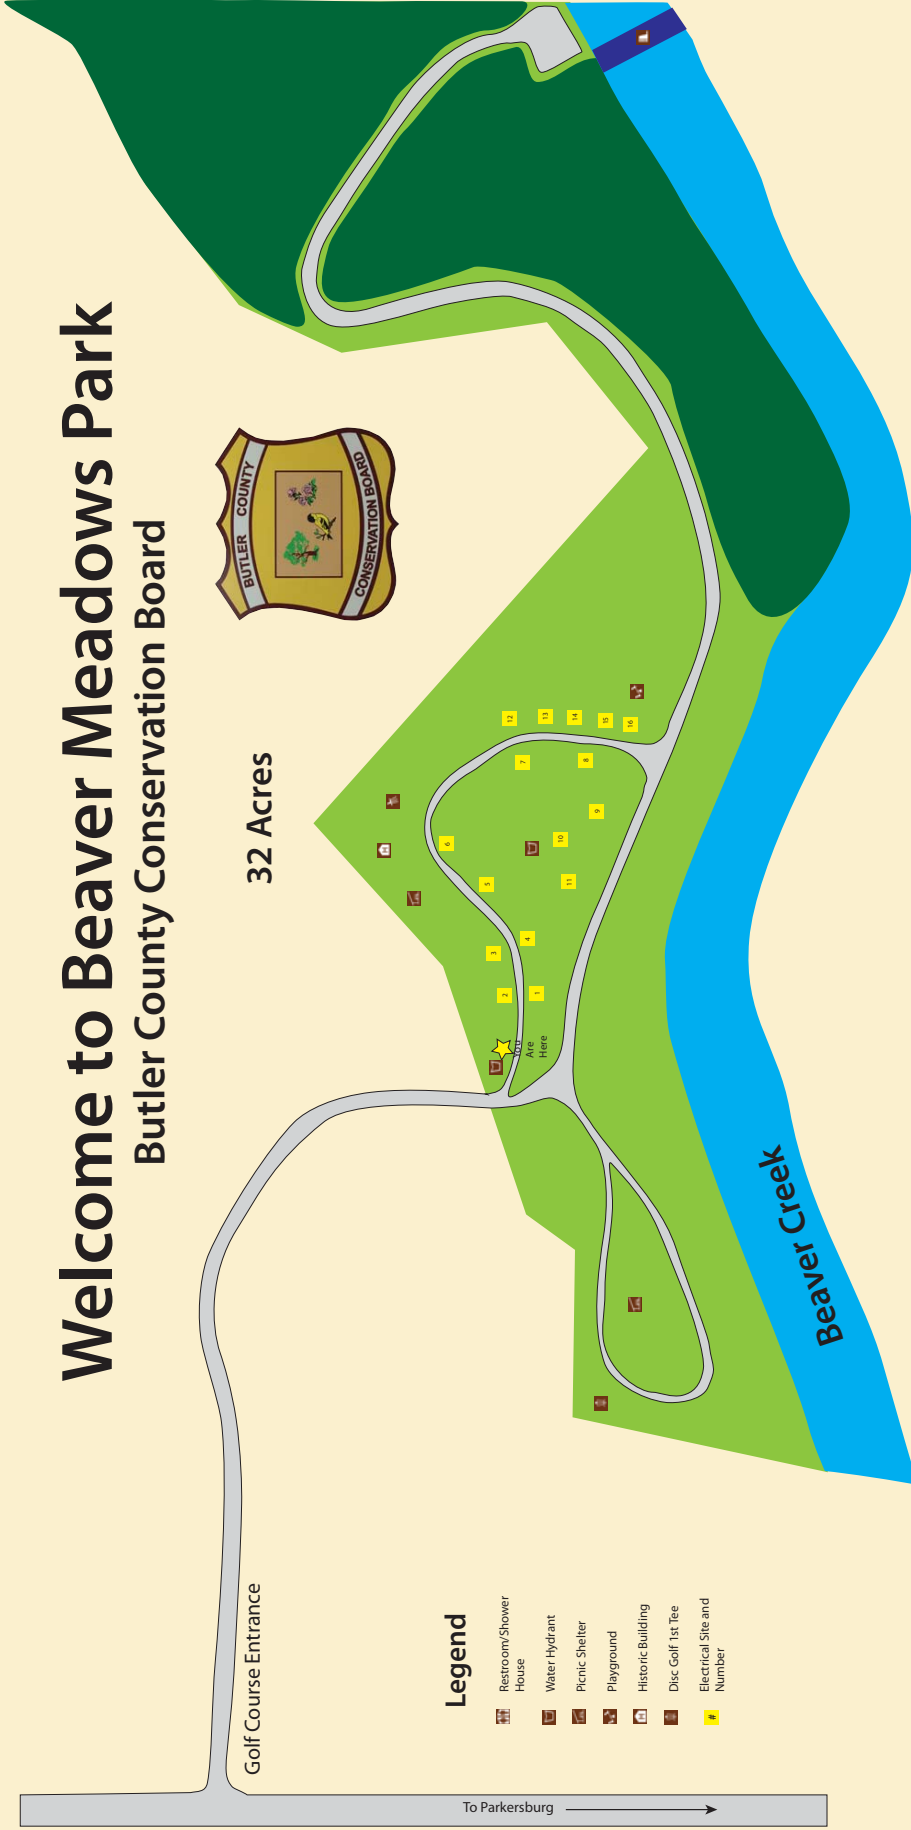

# Welcome to Beaver Meadows Park

## Butler County Conservation Board

32 Acres

### Legend

-  Restroom/Shower House
-  Water Hydrant
-  Picnic Shelter
-  Playground
-  Historic Building
-  Disc Golf 1st Tee
-  Electrical Site and Number

Golf Course Entrance

Highway 14

To Parkersburg

Beaver Creek