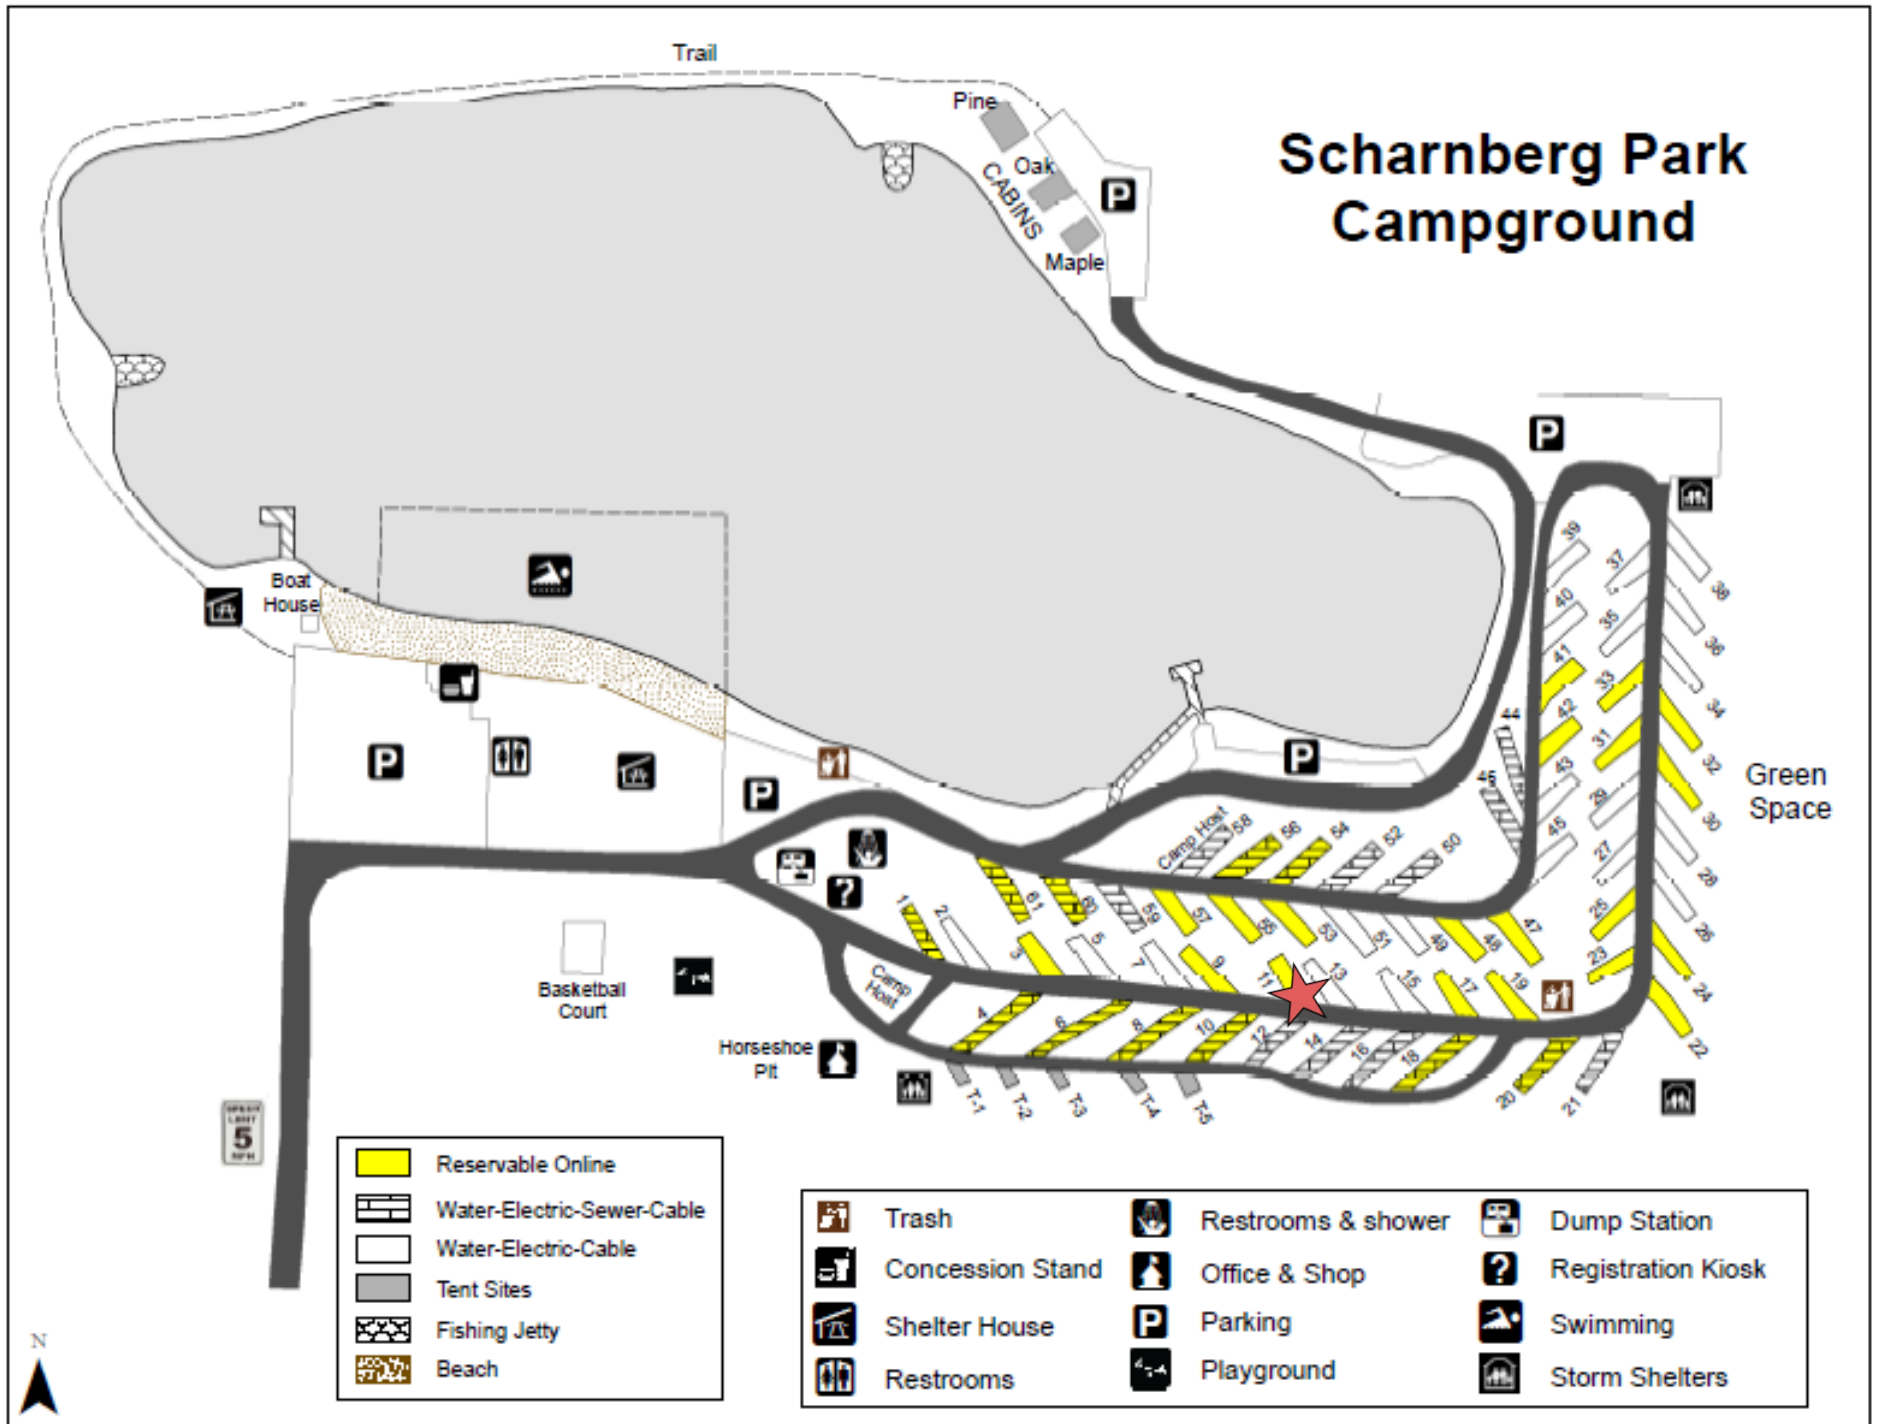

Scharnberg Park Campground

-  Reservable Online
-  Water-Electric-Sewer-Cable
-  Water-Electric-Cable
-  Tent Sites
-  Fishing Jetty
-  Beach

-  Trash
-  Concession Stand
-  Shelter House
-  Restrooms
-  Restrooms & shower
-  Office & Shop
-  Parking
-  Playground
-  Dump Station
-  Registration Kiosk
-  Swimming
-  Storm Shelters