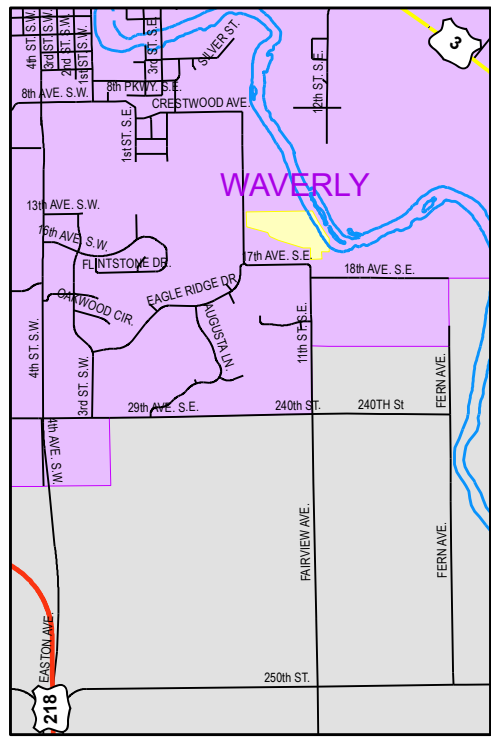

**Winzenburg Prairie
8th St SE
Waverly, Iowa 50677
21 Acres - No Hunting**

Managed by
Bremer County Conservation
1104 S. Main St; PO Box 412
Tripoli, Iowa 50676
(319) 882-4742
www.co.bremer.ia.us

Legend

-  Park
-  Road ROW
-  Rivers & Streams