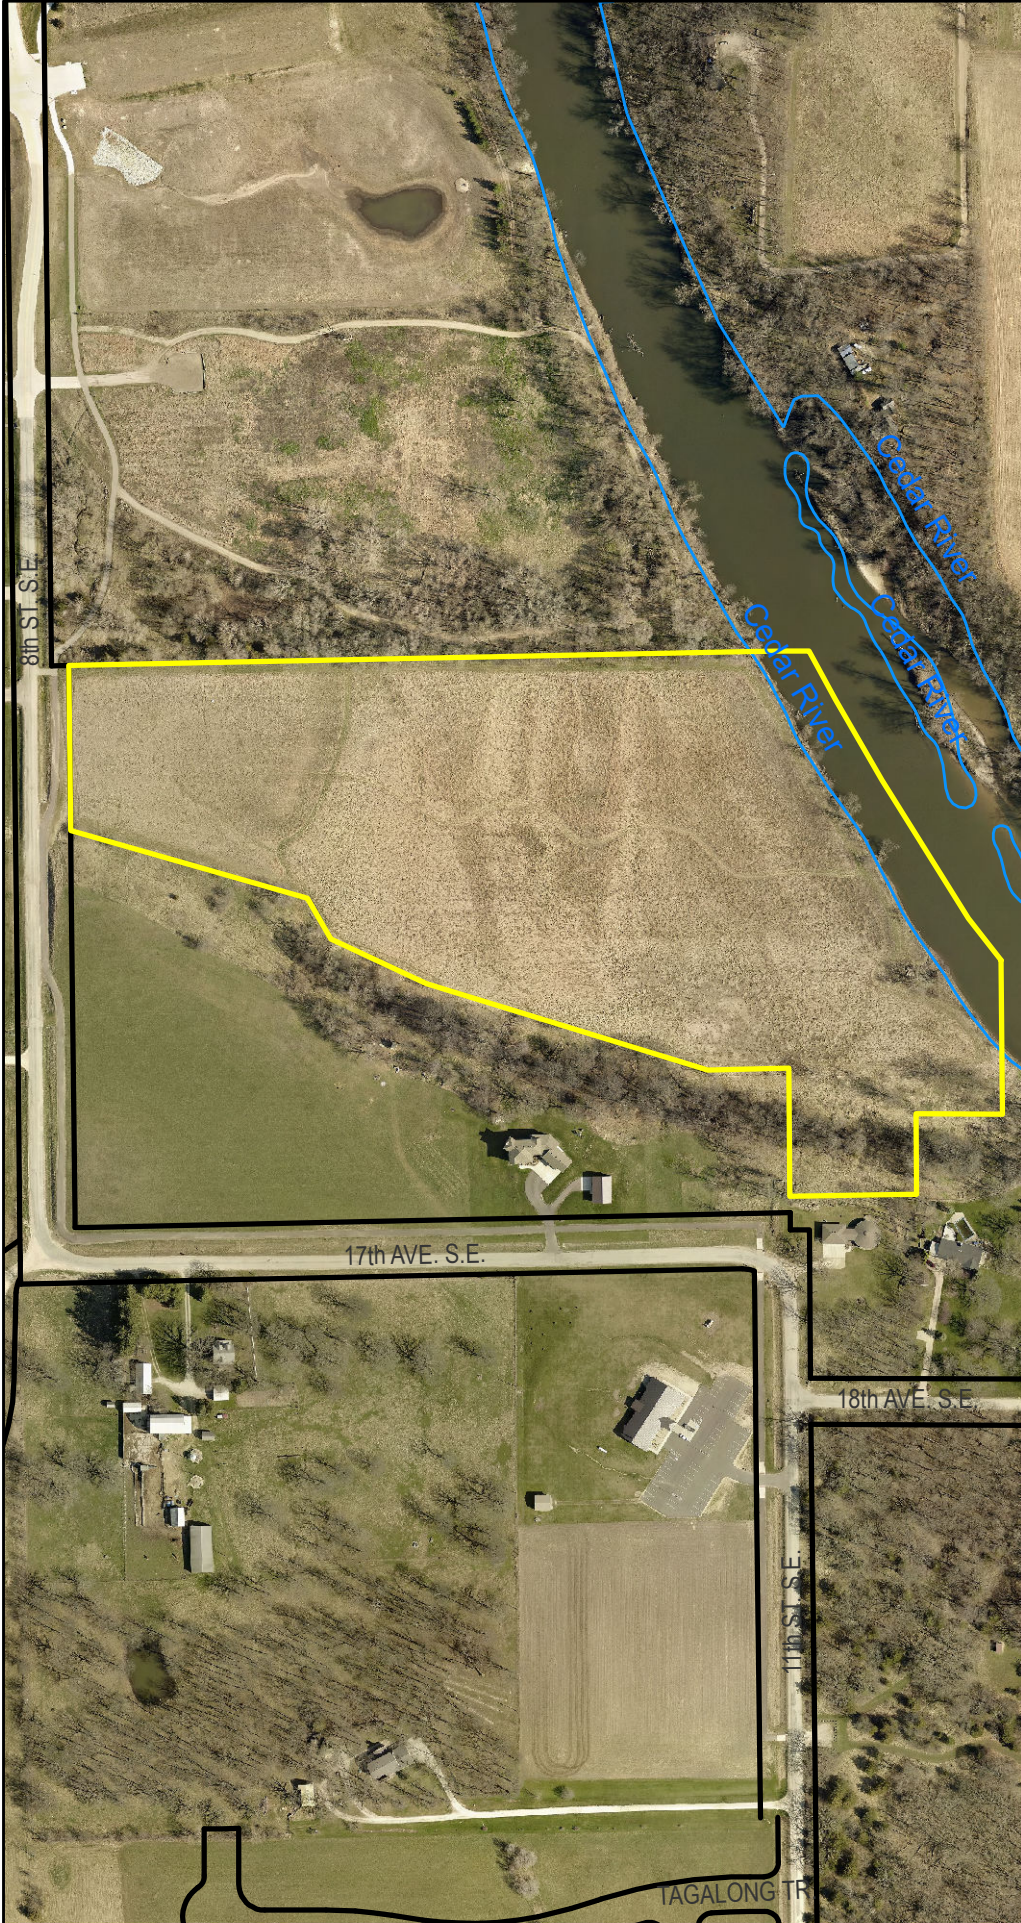

**Winzenburg Prairie
8th St SE
Waverly, Iowa 50677
21 Acres - No Hunting**

Managed by
Bremer County Conservation
1104 S. Main St; PO Box 412
Tripoli, Iowa 50676
(319) 882-4742
www.co.bremer.ia.us

Legend

-  Park
-  Road ROW
-  Rivers & Streams