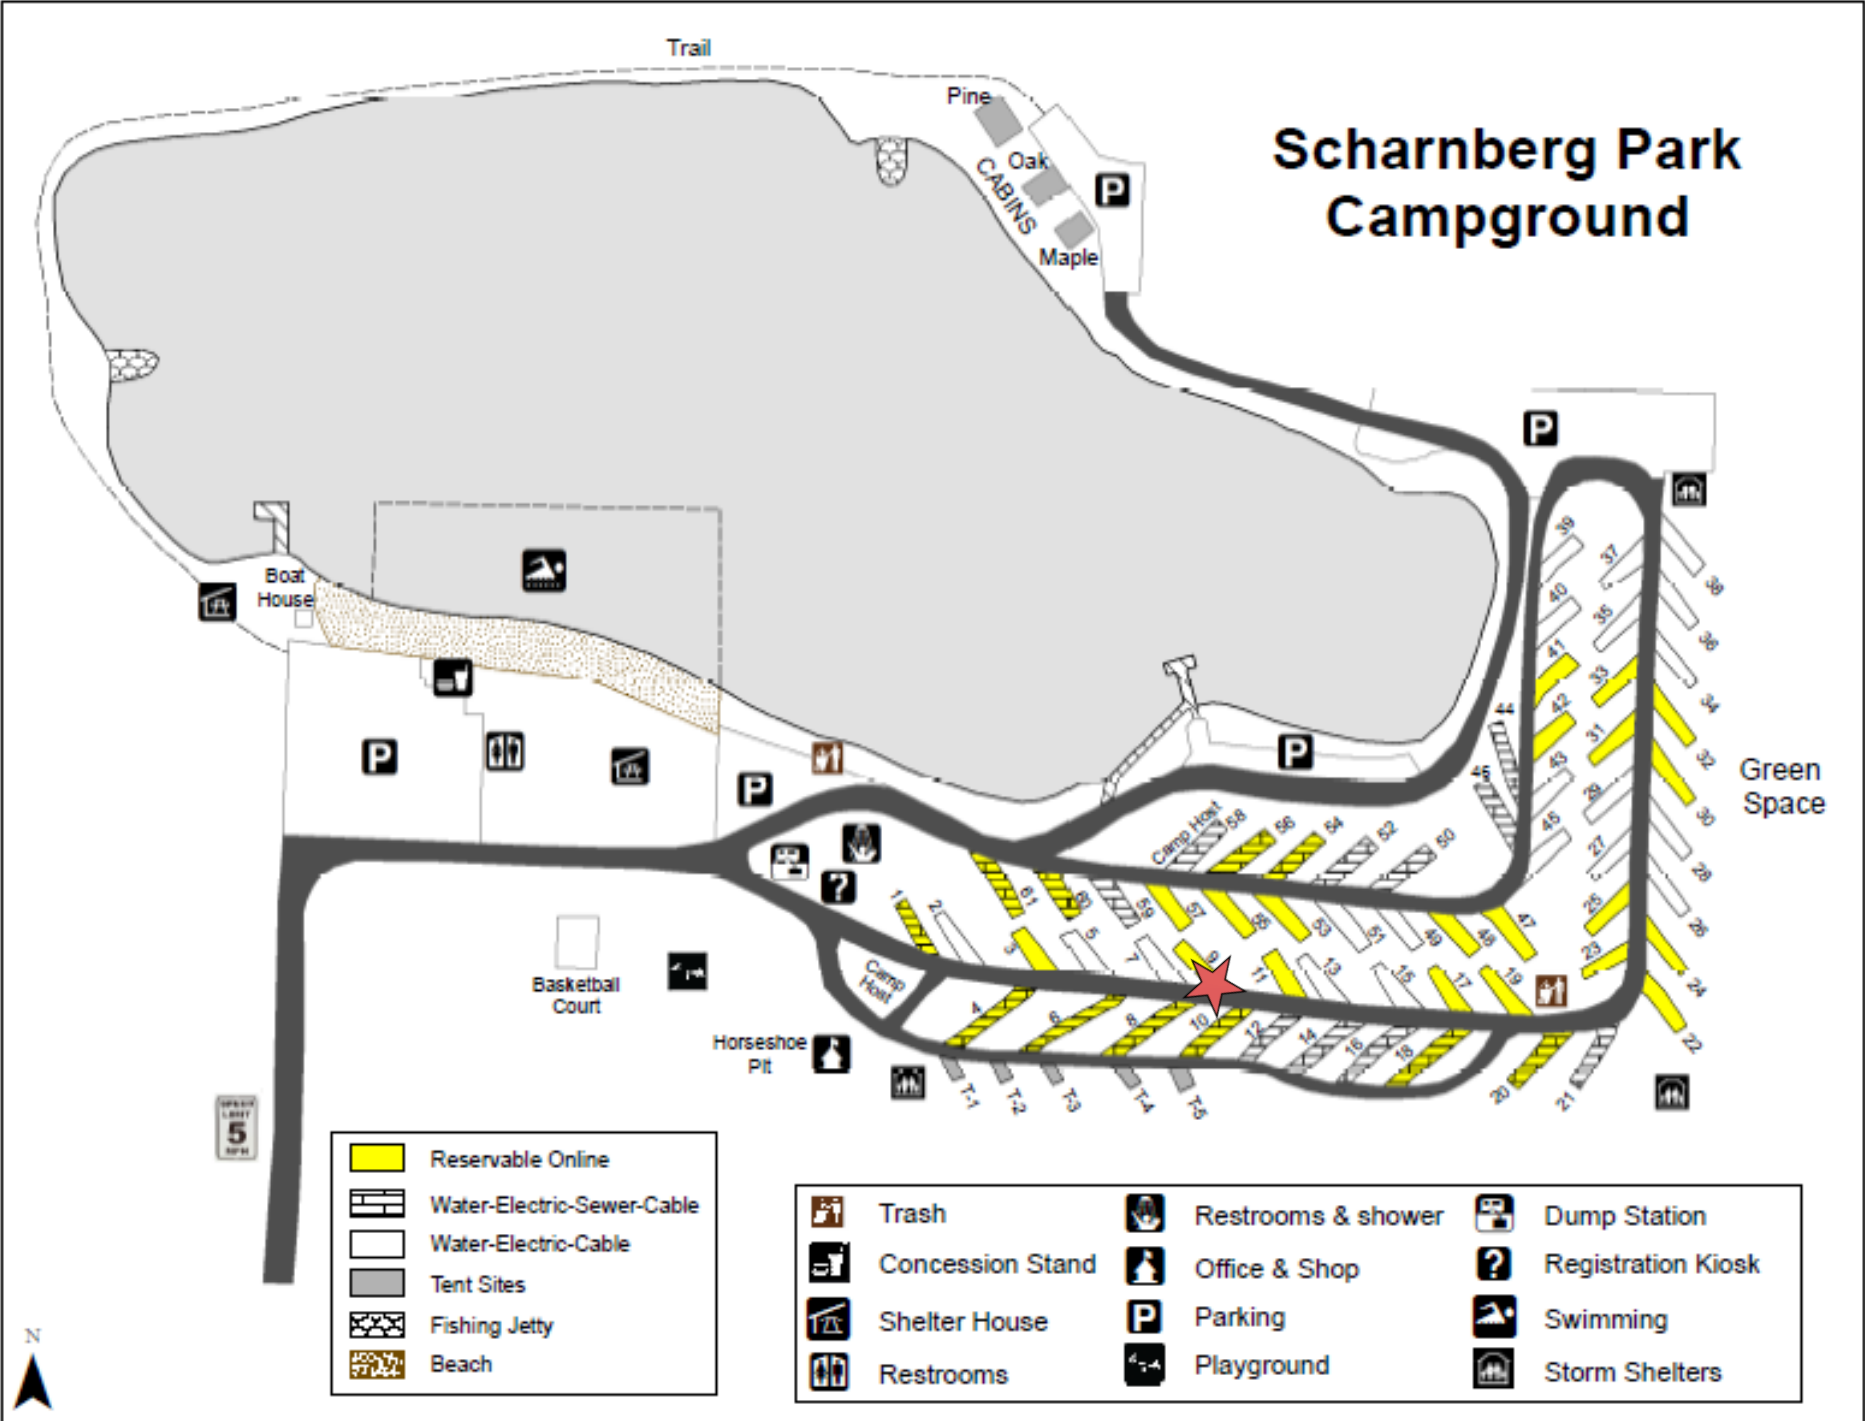

# Scharnberg Park Campground

	Reservable Online
	Water-Electric-Sewer-Cable
	Water-Electric-Cable
	Tent Sites
	Fishing Jetty
	Beach

	Trash		Restrooms & shower		Dump Station
	Concession Stand		Office & Shop		Registration Kiosk
	Shelter House		Parking		Swimming
	Restrooms		Playground		Storm Shelters