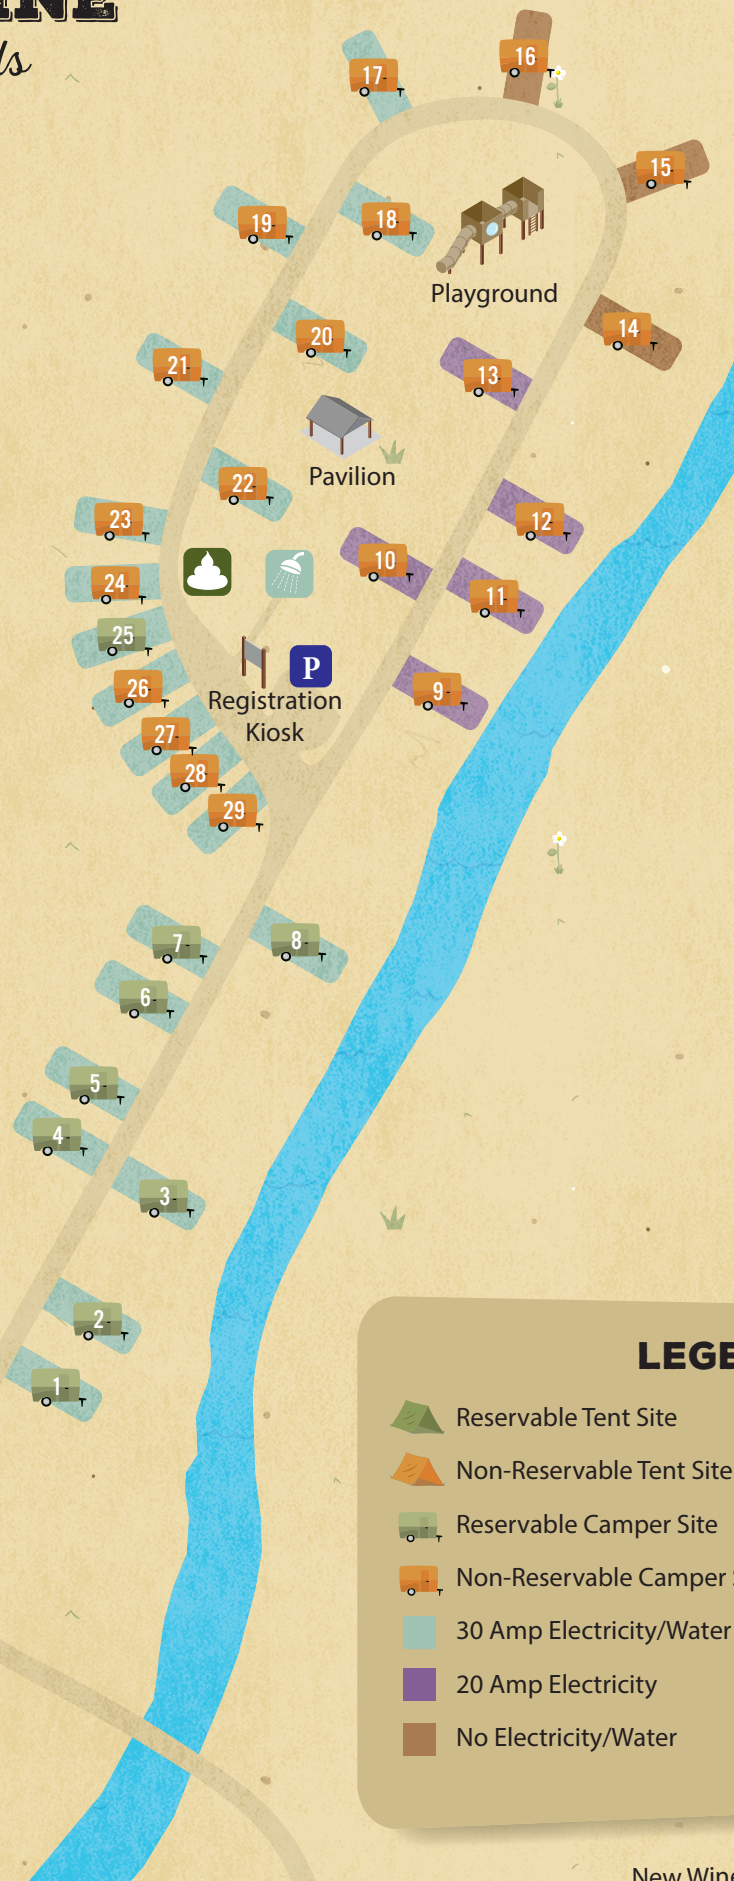

## Campgrounds

### LEGEND

- |   |                     |   |                    |
|---|---------------------|---|--------------------|
|  | Restroom            |  | Trail Intersection |
|  | Shower House        |  | Frisbee Golf       |
|  | Garbage Dumpster    |  | Bridge             |
|  | Waste Disposal Site |   |                    |

### LEGEND

- |                            |                       |
|----------------------------|-----------------------|
| Reservable Tent Site       | Restroom              |
| Non-Reservable Tent Site   | Shower House          |
| Reservable Camper Site     | Waste Disposal        |
| Non-Reservable Camper Site | Parking               |
| 30 Amp Electricity/Water   | Trash                 |
| 20 Amp Electricity         | Recycle               |
| No Electricity/Water       | <b>15</b> Site Number |