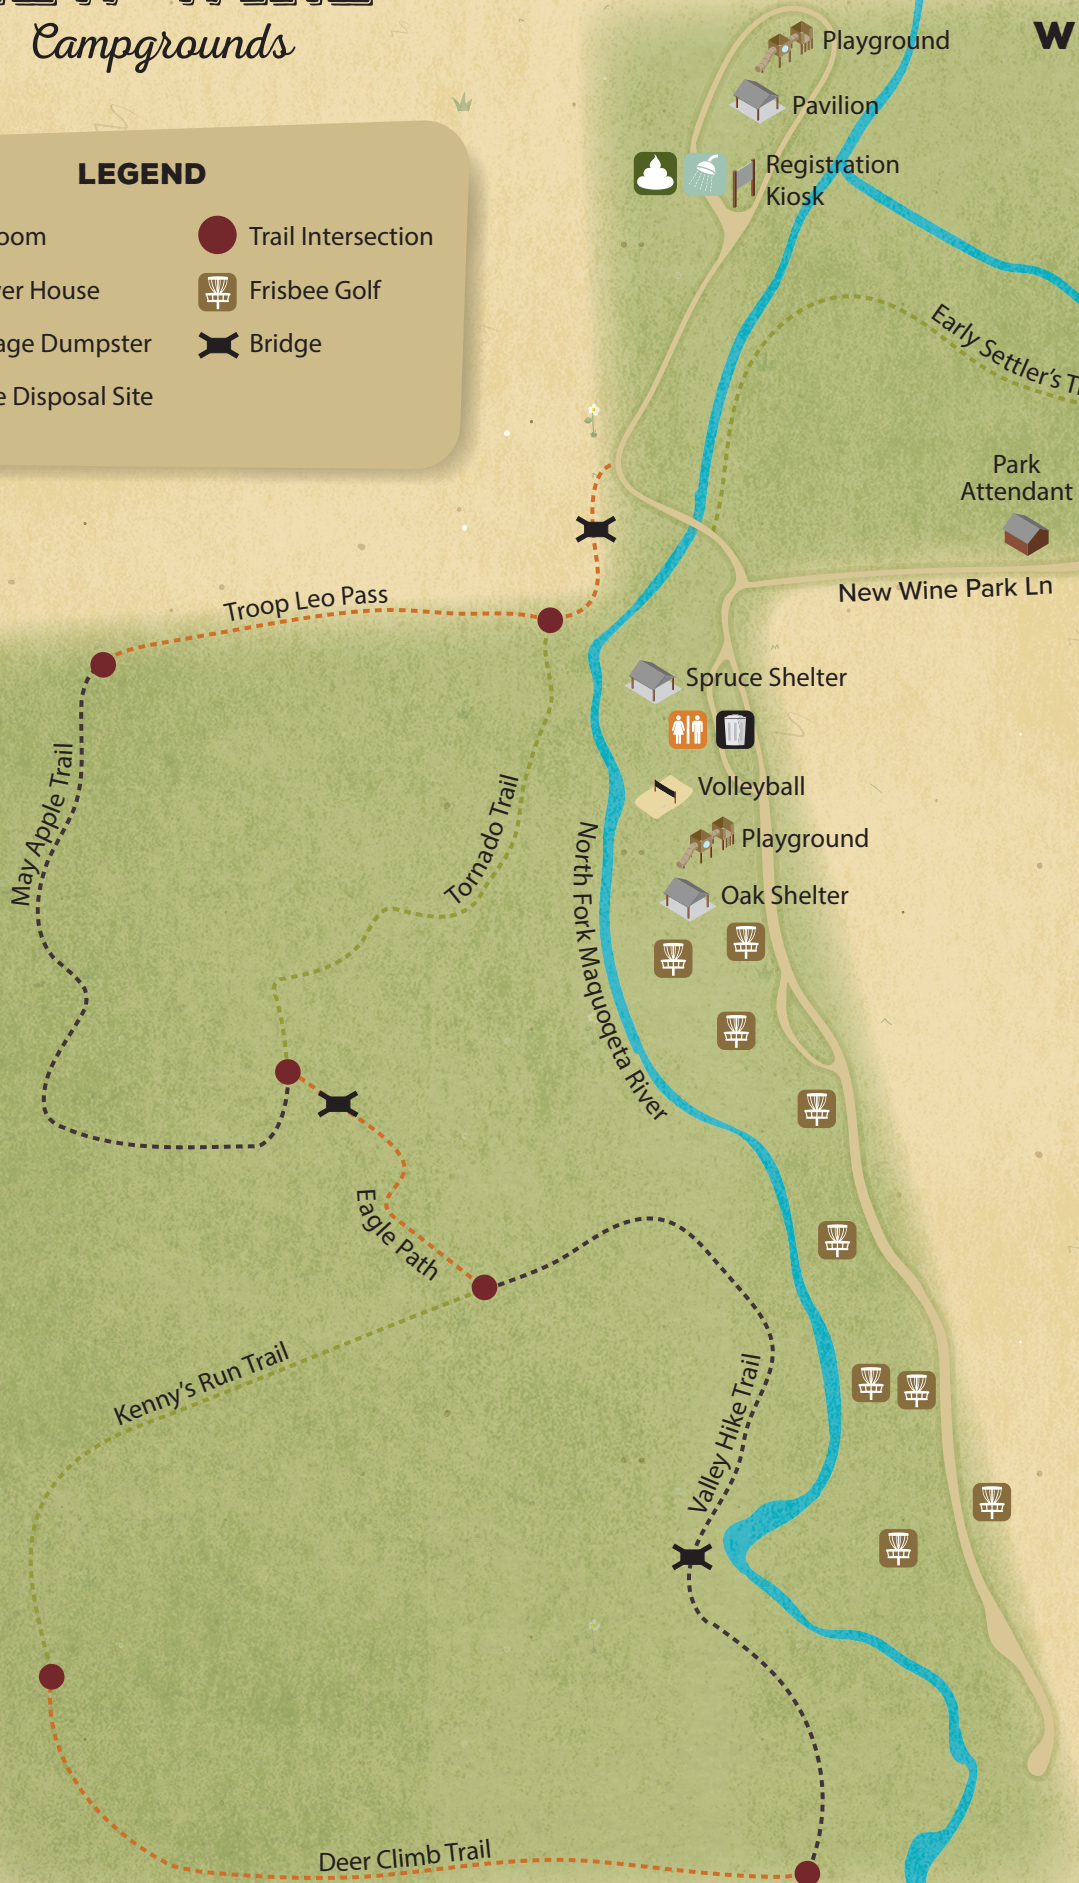

## Campgrounds

### LEGEND

- |   |                     |   |                    |
|---|---------------------|---|--------------------|
|  | Restroom            |  | Trail Intersection |
|  | Shower House        |  | Frisbee Golf       |
|  | Garbage Dumpster    |  | Bridge             |
|  | Waste Disposal Site |   |                    |

New Wine Park Ln