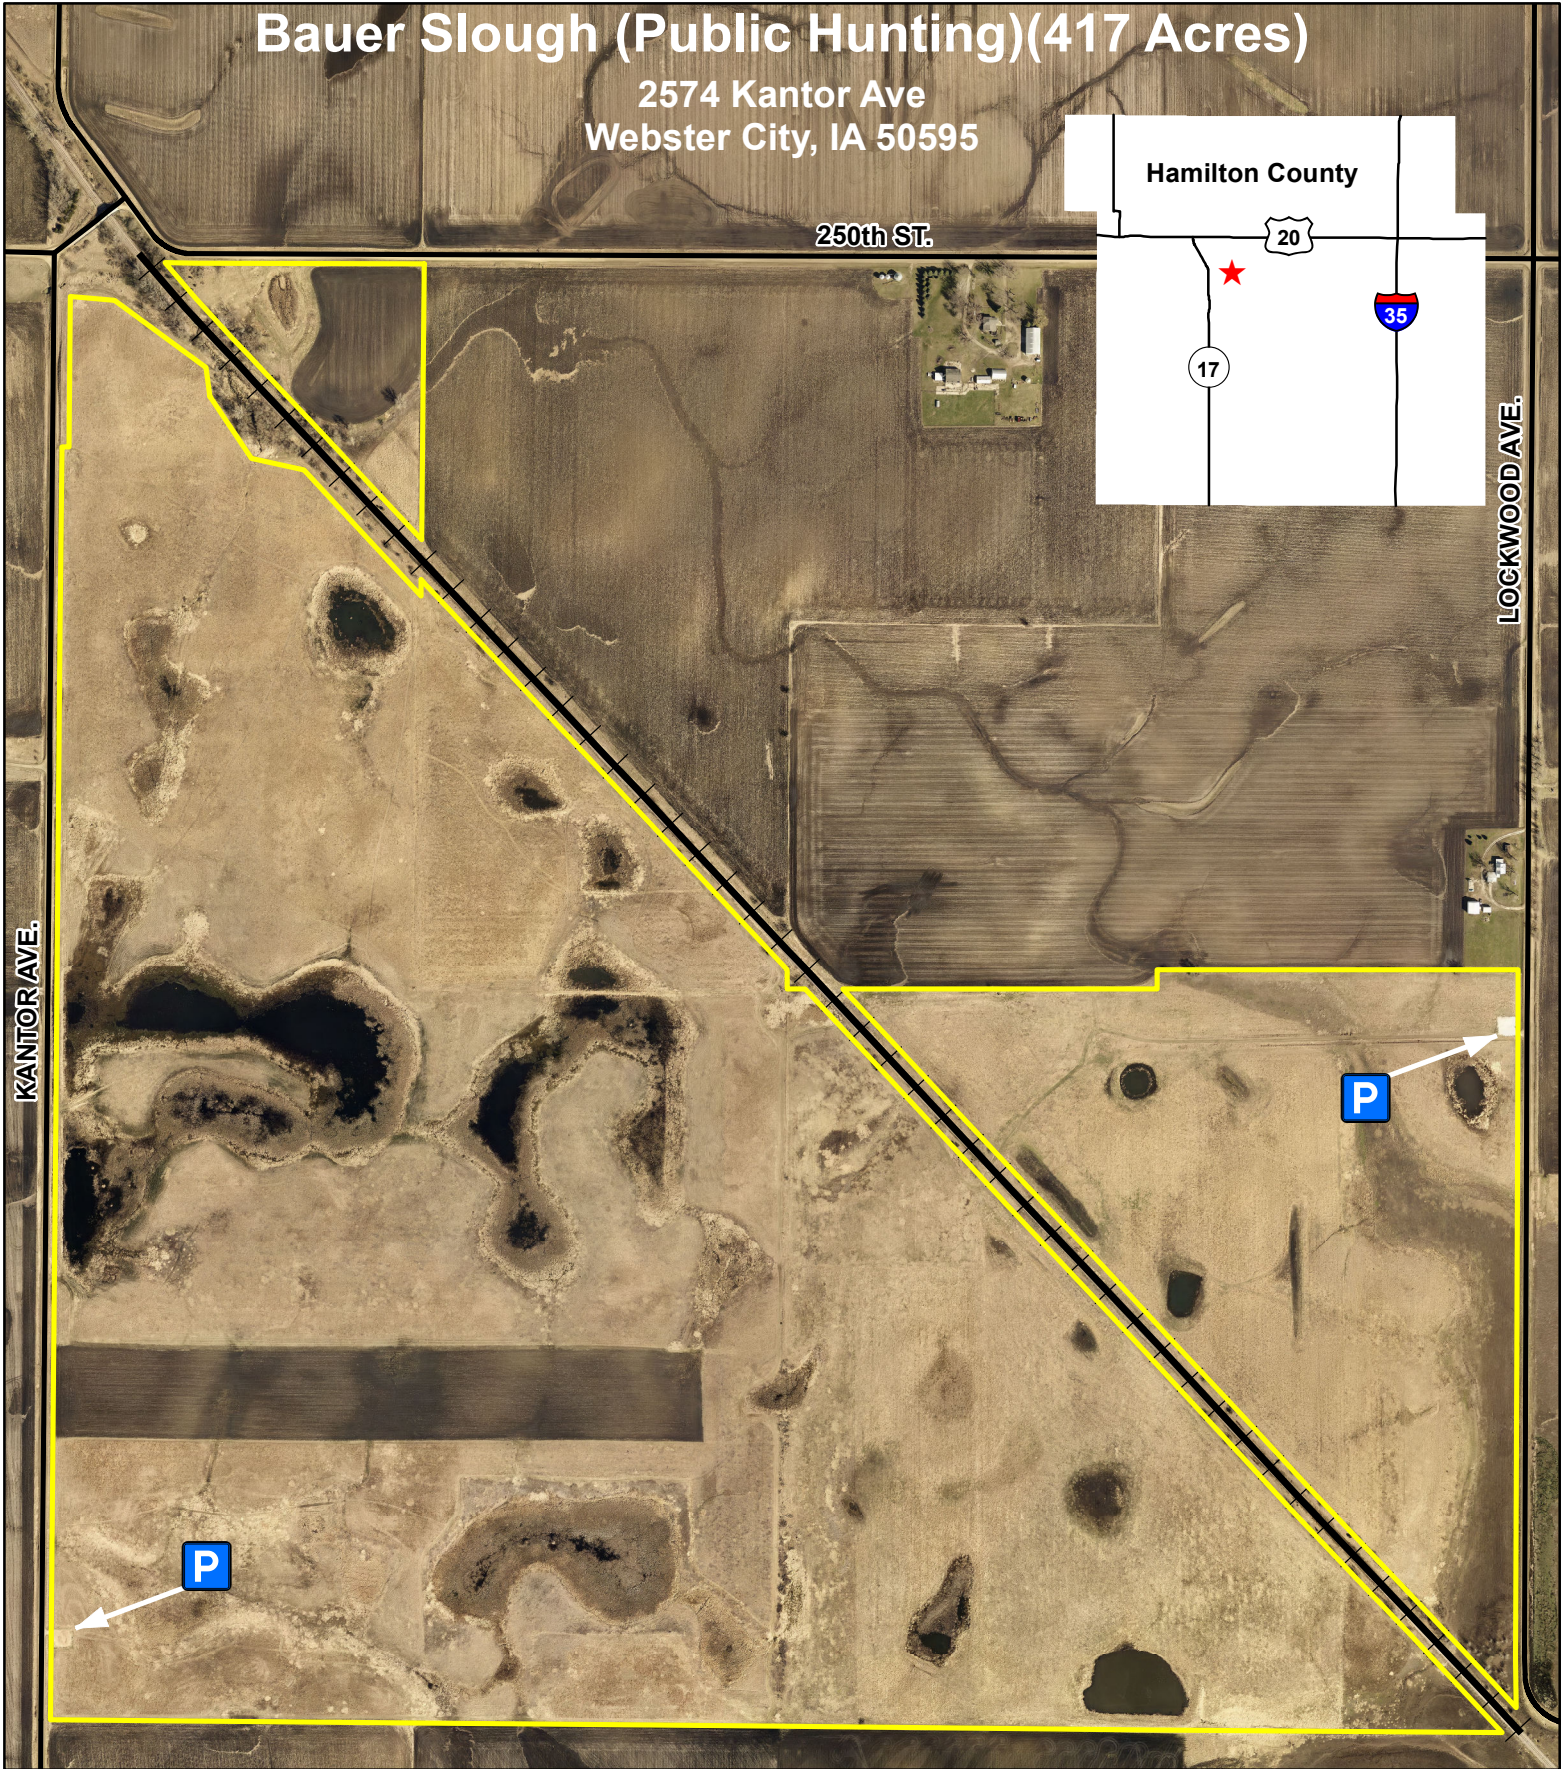

Bauer Slough (Public Hunting)(417 Acres)

2574 Kantor Ave
Webster City, IA 50595

www.mycountyparks.com

- Boundary
- Roads
- Railroad
- Parking

Imagery Date: Spring 2016

800 400 0 800 Feet

Created by the Hamilton
County GIS Office
Date: 6/8/2016

These data and/or map(s) are provided "as is" with no expressed or implied warranty of accuracy, correctness, or completeness. These data and/or map(s) do not replace or modify land surveys, deeds, and/or legal instruments defining land ownership or use. Hamilton County, IA disclaims all liability arising out of the use or misuse of these data and/or map(s) for any purpose.