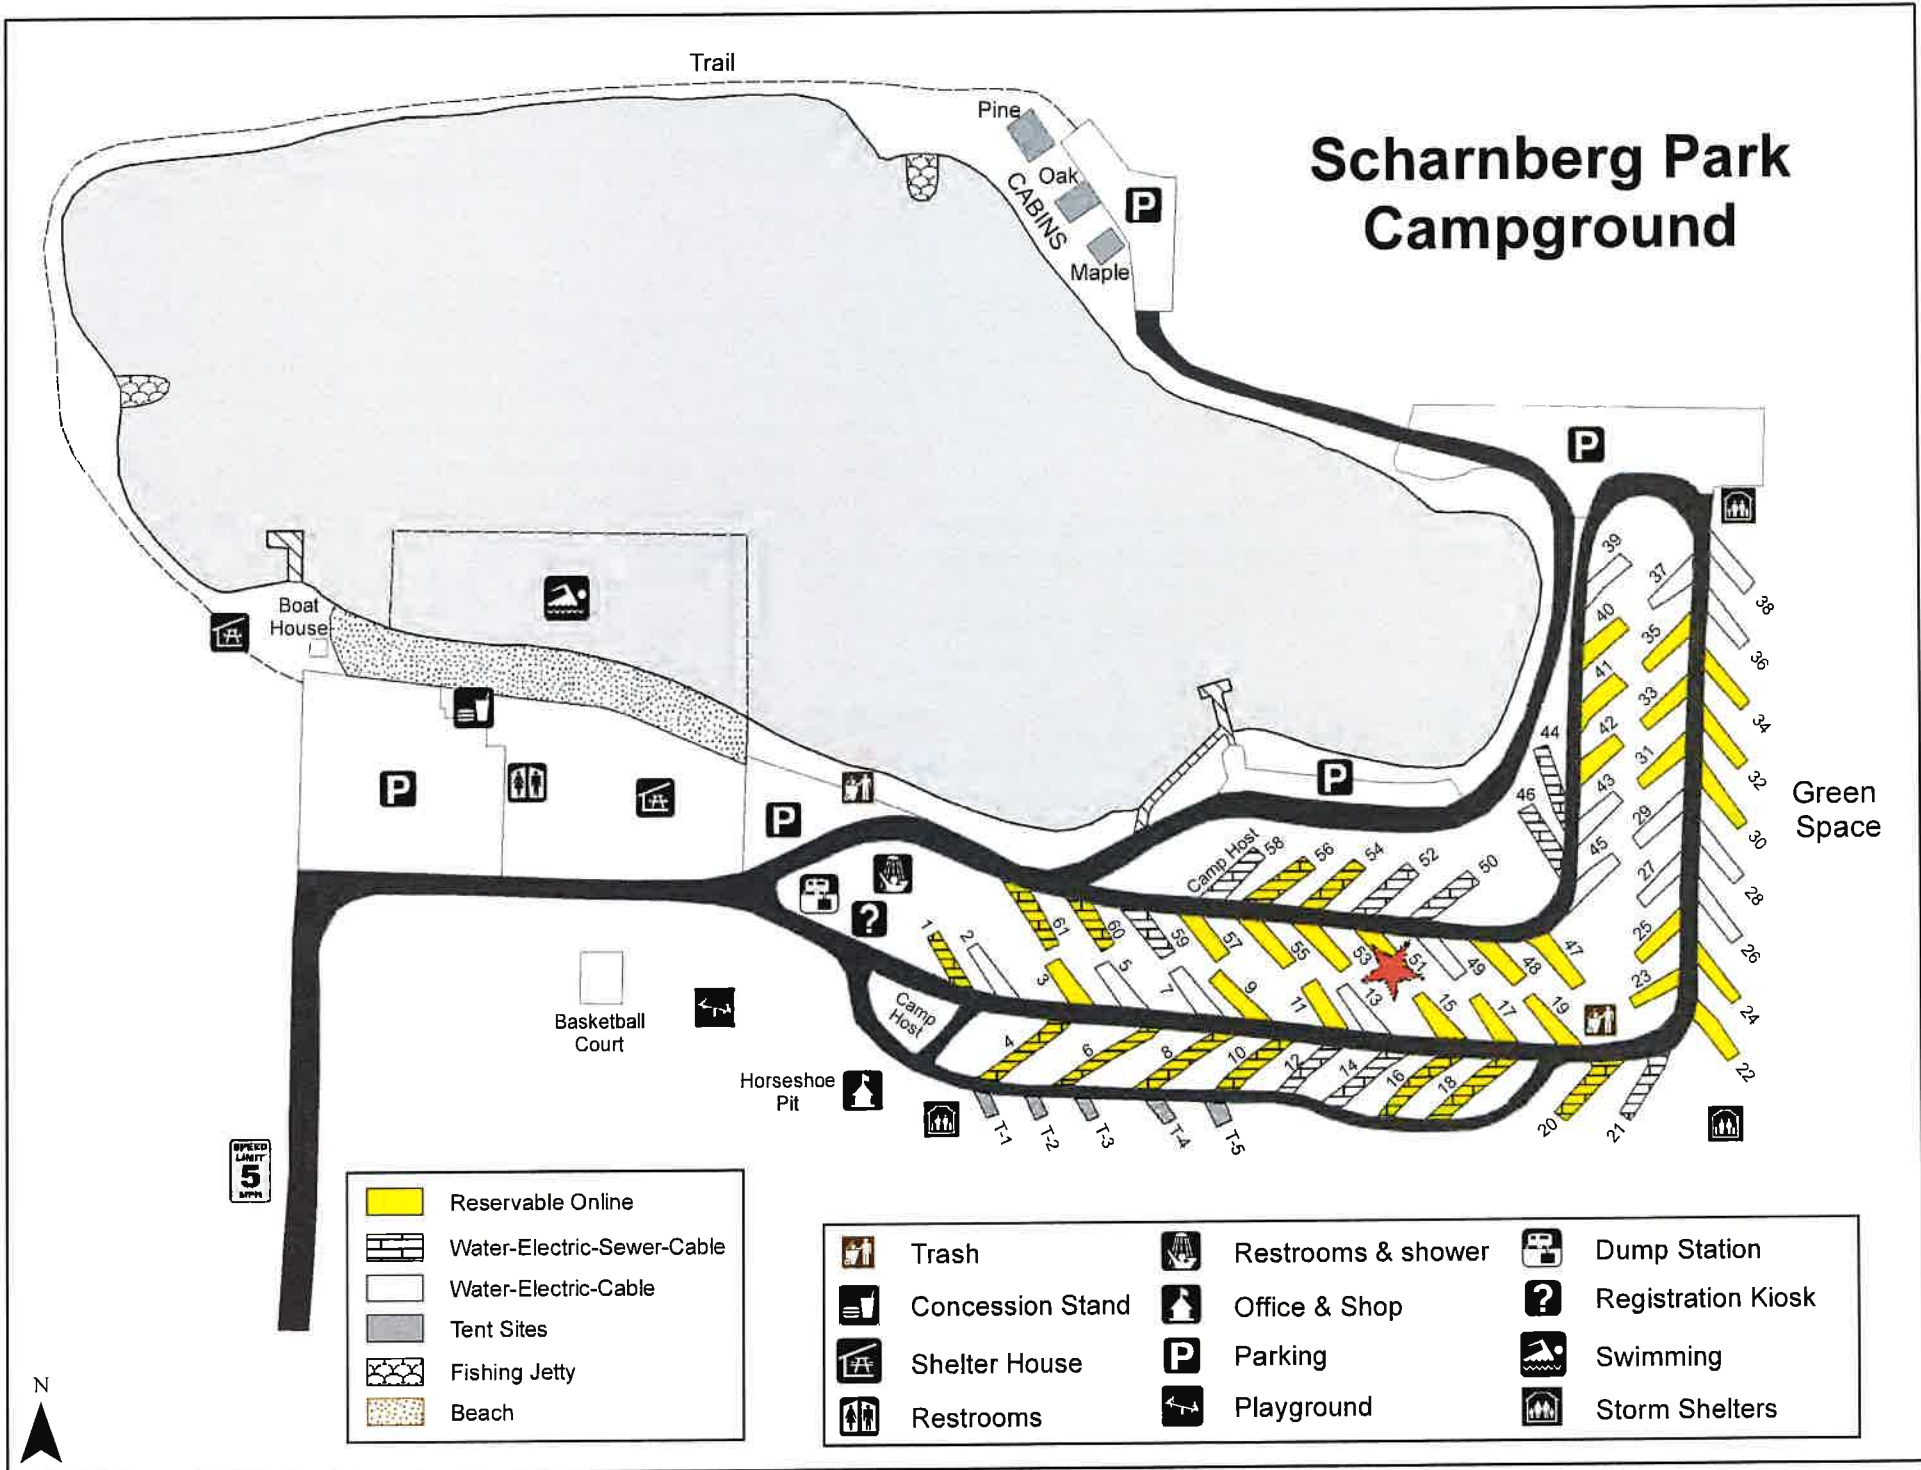

# Scharnberg Park Campground

	Reservable Online
	Water-Electric-Sewer-Cable
	Water-Electric-Cable
	Tent Sites
	Fishing Jetty
	Beach

	Trash		Restrooms & shower		Dump Station
	Concession Stand		Office & Shop		Registration Kiosk
	Shelter House		Parking		Swimming
	Restrooms		Playground		Storm Shelters