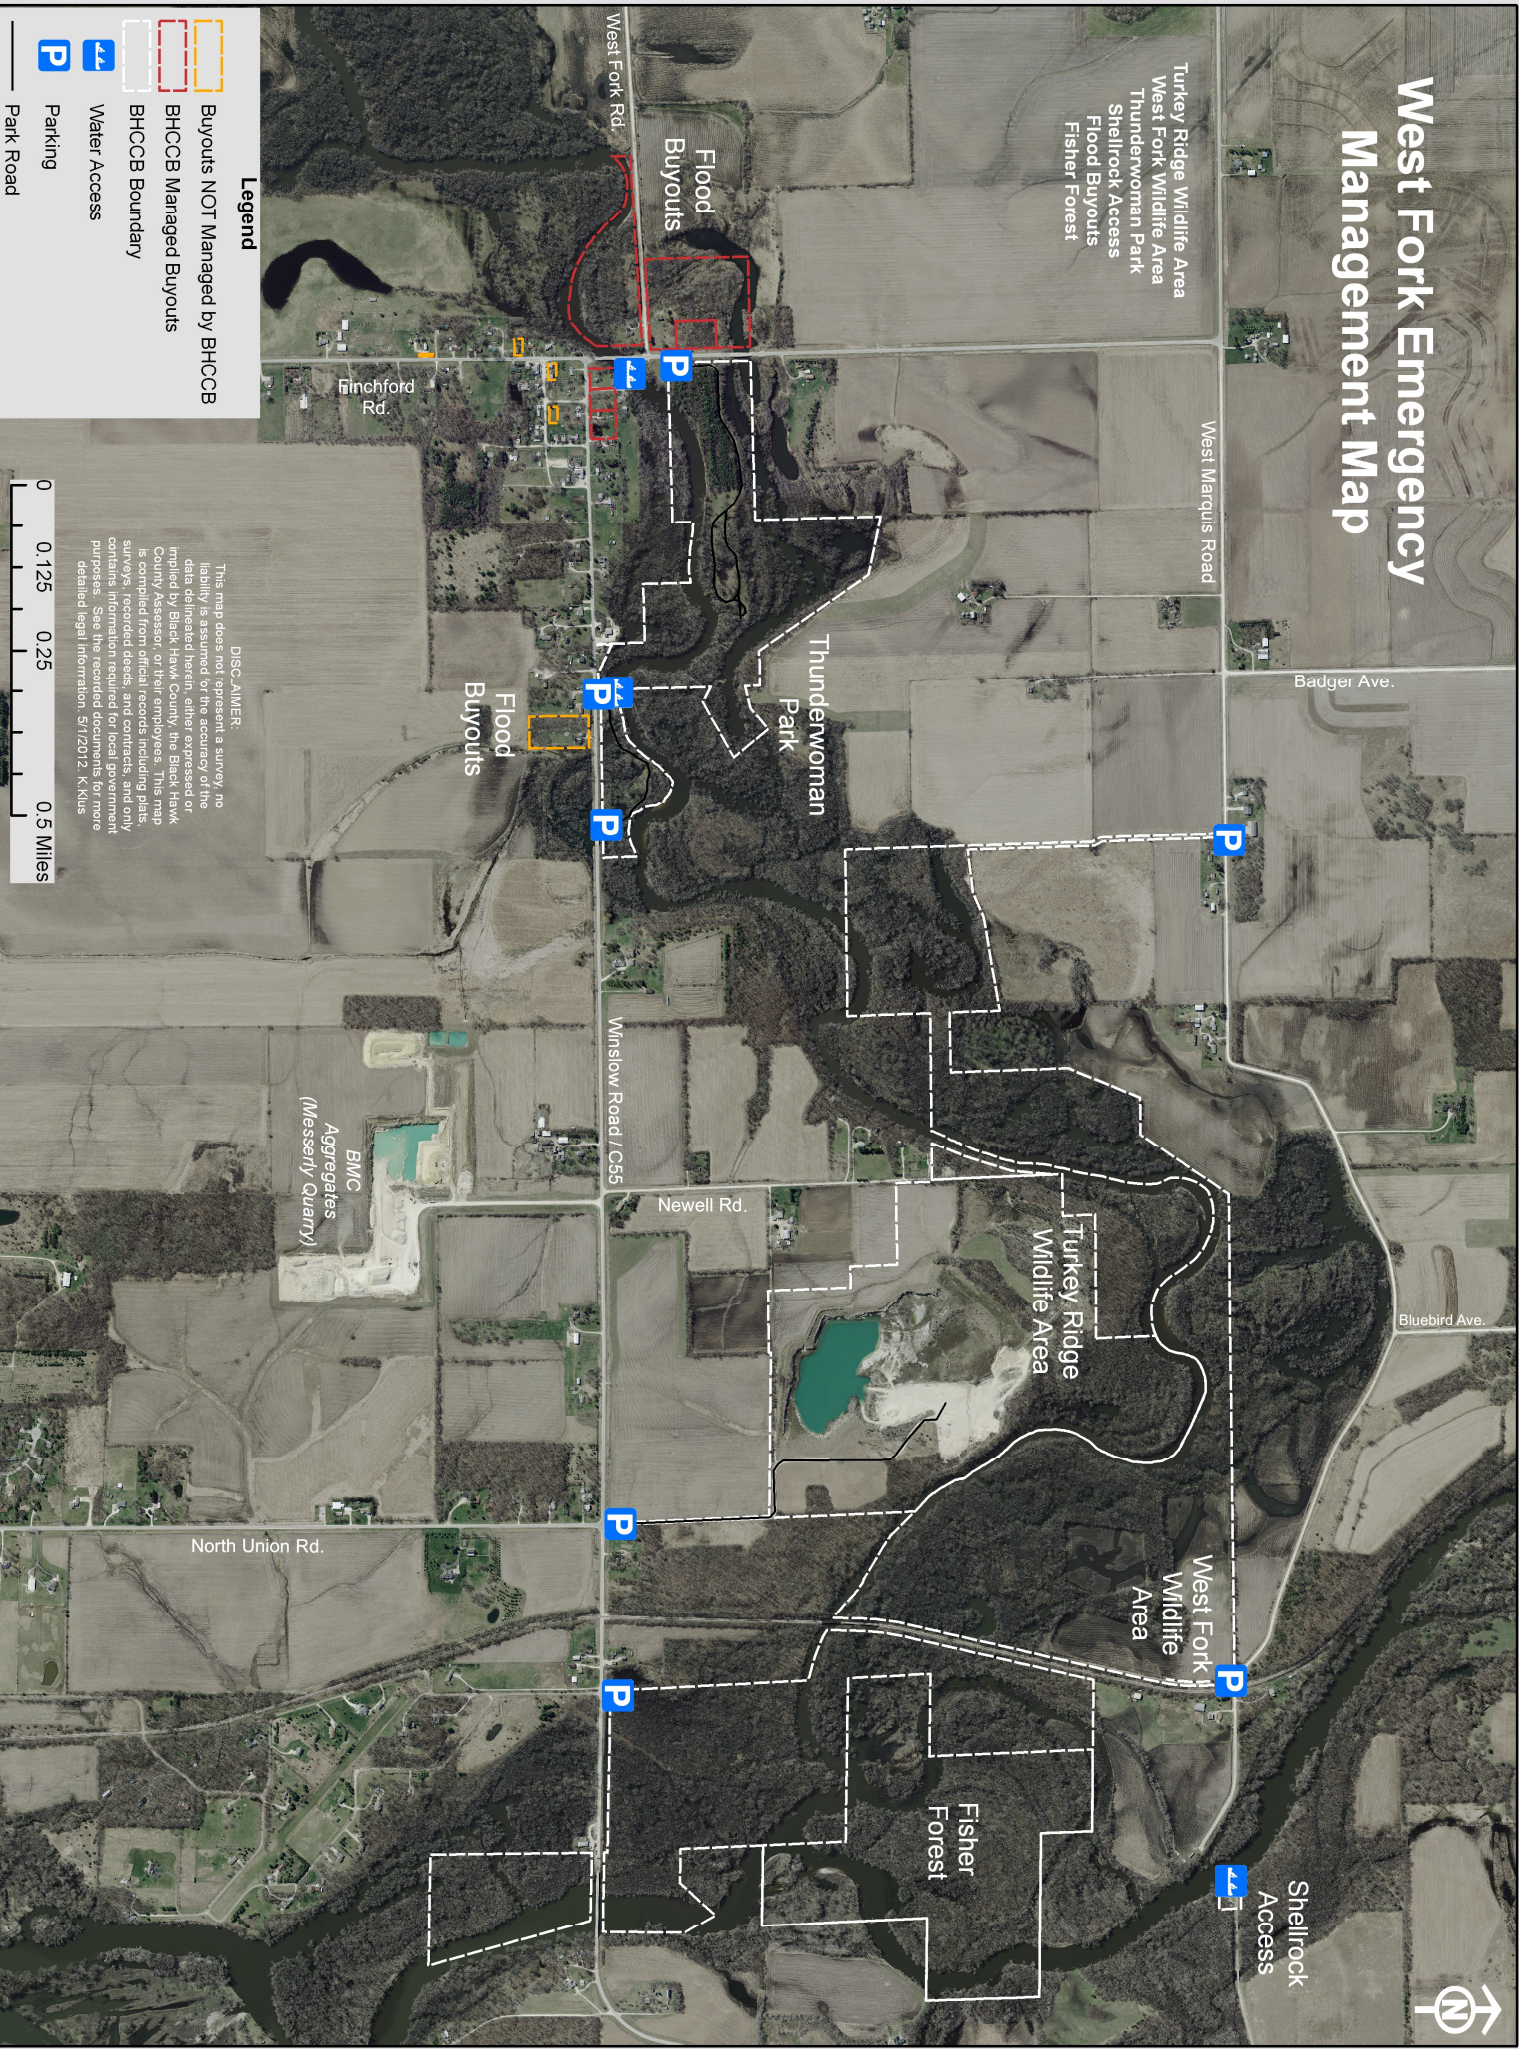

West Fork Emergency Management Map

Turkey Ridge Wildlife Area
West Fork Wildlife Area
Thunderwoman Park
Shellrock Access
Flood Buyouts
Fisher Forest

Shellrock Access

Thunderwoman Park

Turkey Ridge Wildlife Area

West Fork Wildlife Area

Fisher Forest

BMC Aggregates (Messery Quarry)

North Union Rd.

West Fork Rd

West Marquis Road

Badger Ave.

Bluebird Ave.

Newell Rd.

Winslow Road / CS5

Finchford Rd.

Legend

Buyouts NOT Managed by BHCBCB

BHCBCB Managed Buyouts

BHCBCB Boundary

Water Access

Parking

Park Road

DISCLAIMER: