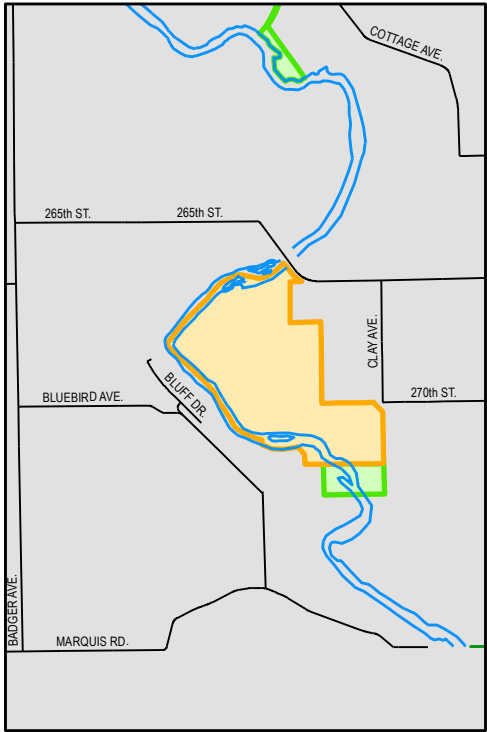

Shell Rock Wildlife Area Janesville, Iowa 50647 20 Acres

Managed by
Bremer County Conservation
1104 S. Main St; PO Box 412
Tripoli, Iowa 50676
(319) 882-4742
www.co.bremer.ia.us

Legend

- Wildlife Area Boundary
- Iowa DNR Walnut Bend
- Road ROW
- ~ Rivers & Streams