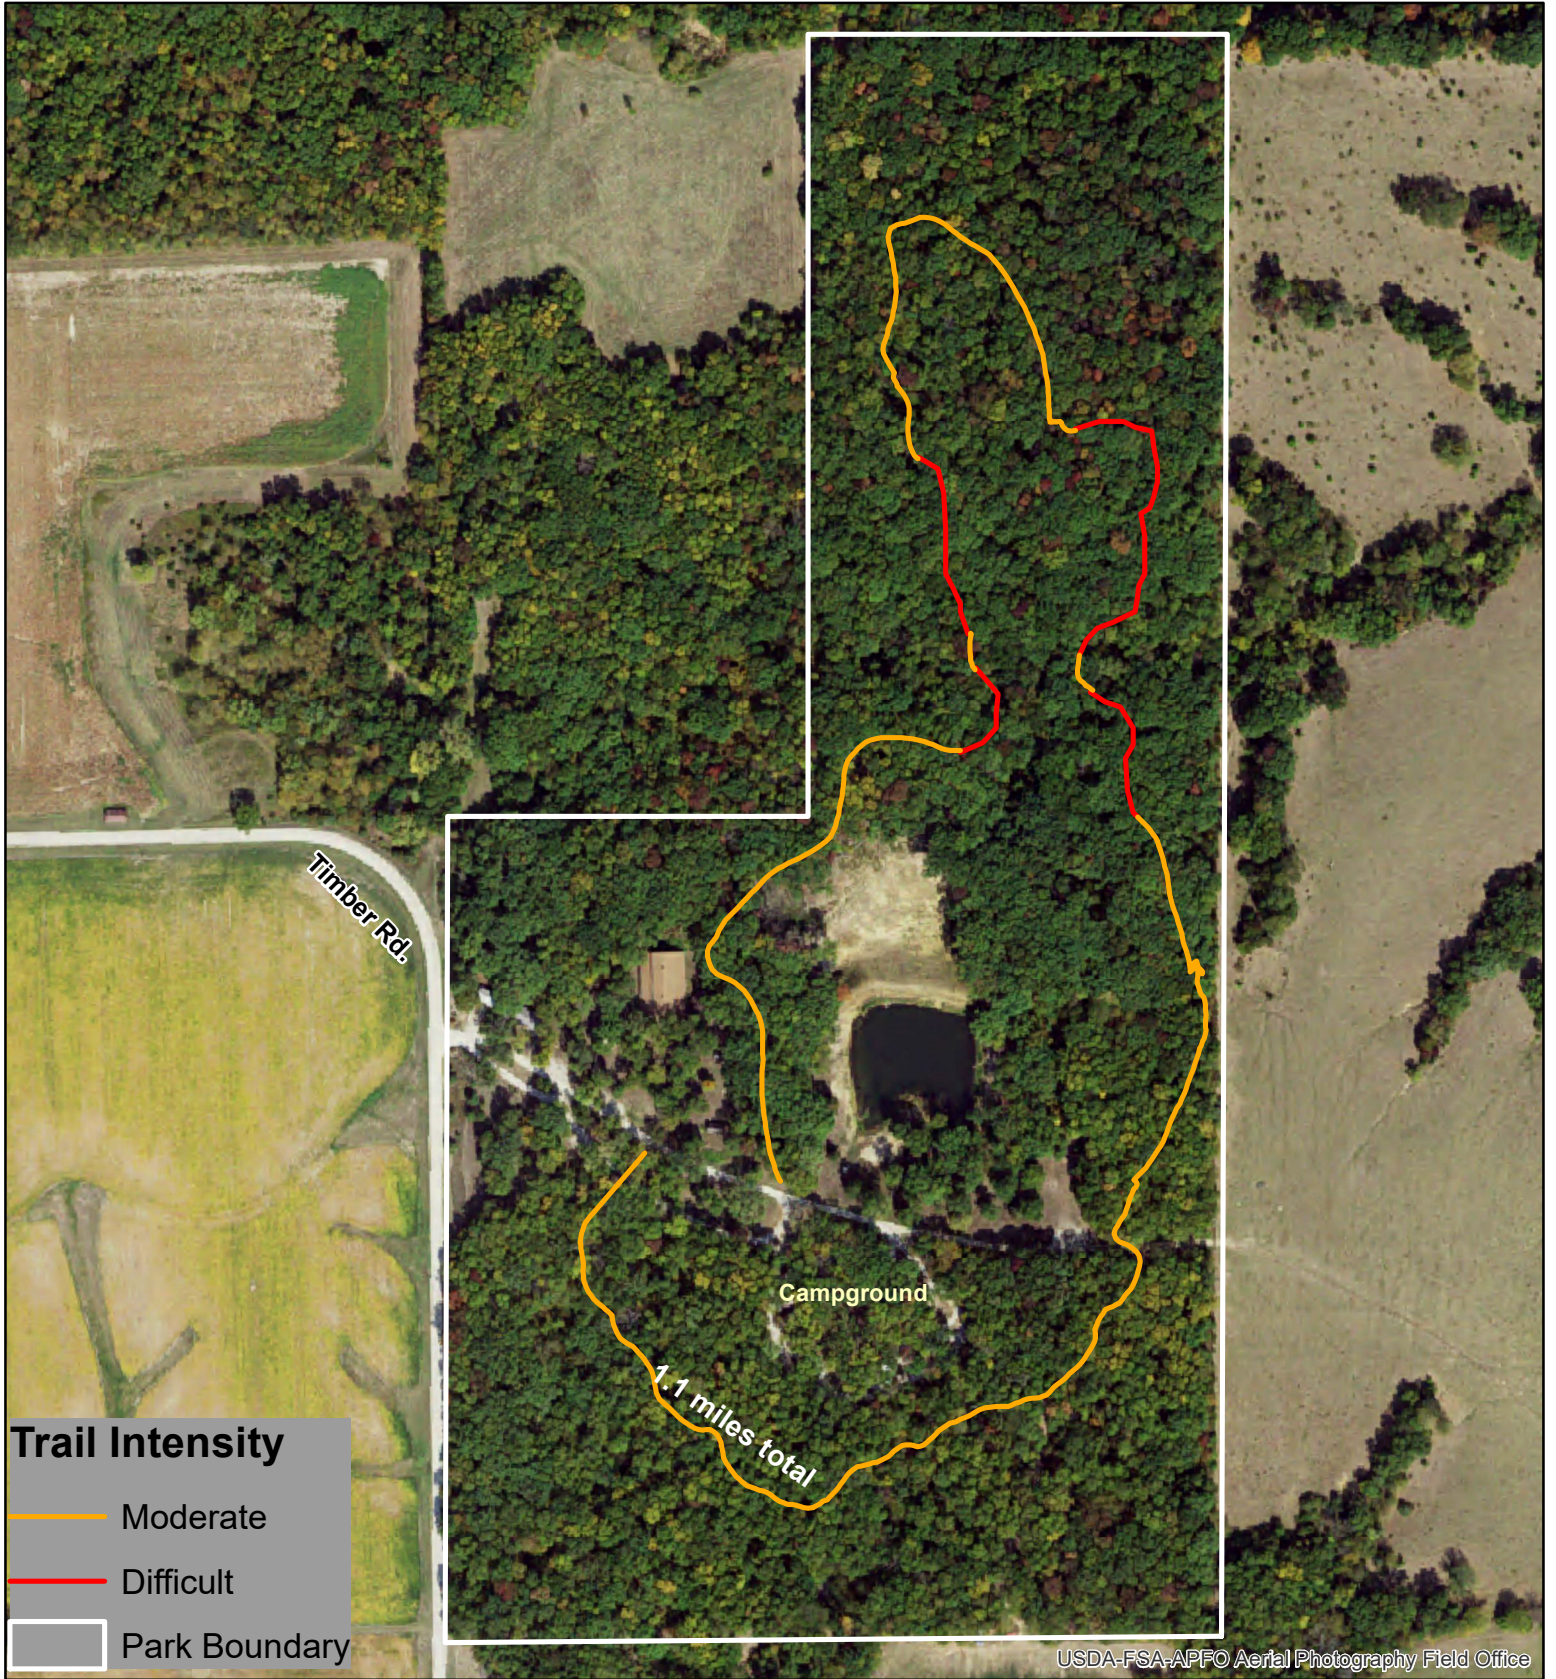

Morris Park

Trail Intensity

- Moderate
- Difficult
- Park Boundary

Contact:
Van Buren County Conservation
(319) 293-3589
www.vbcountyconservation.com