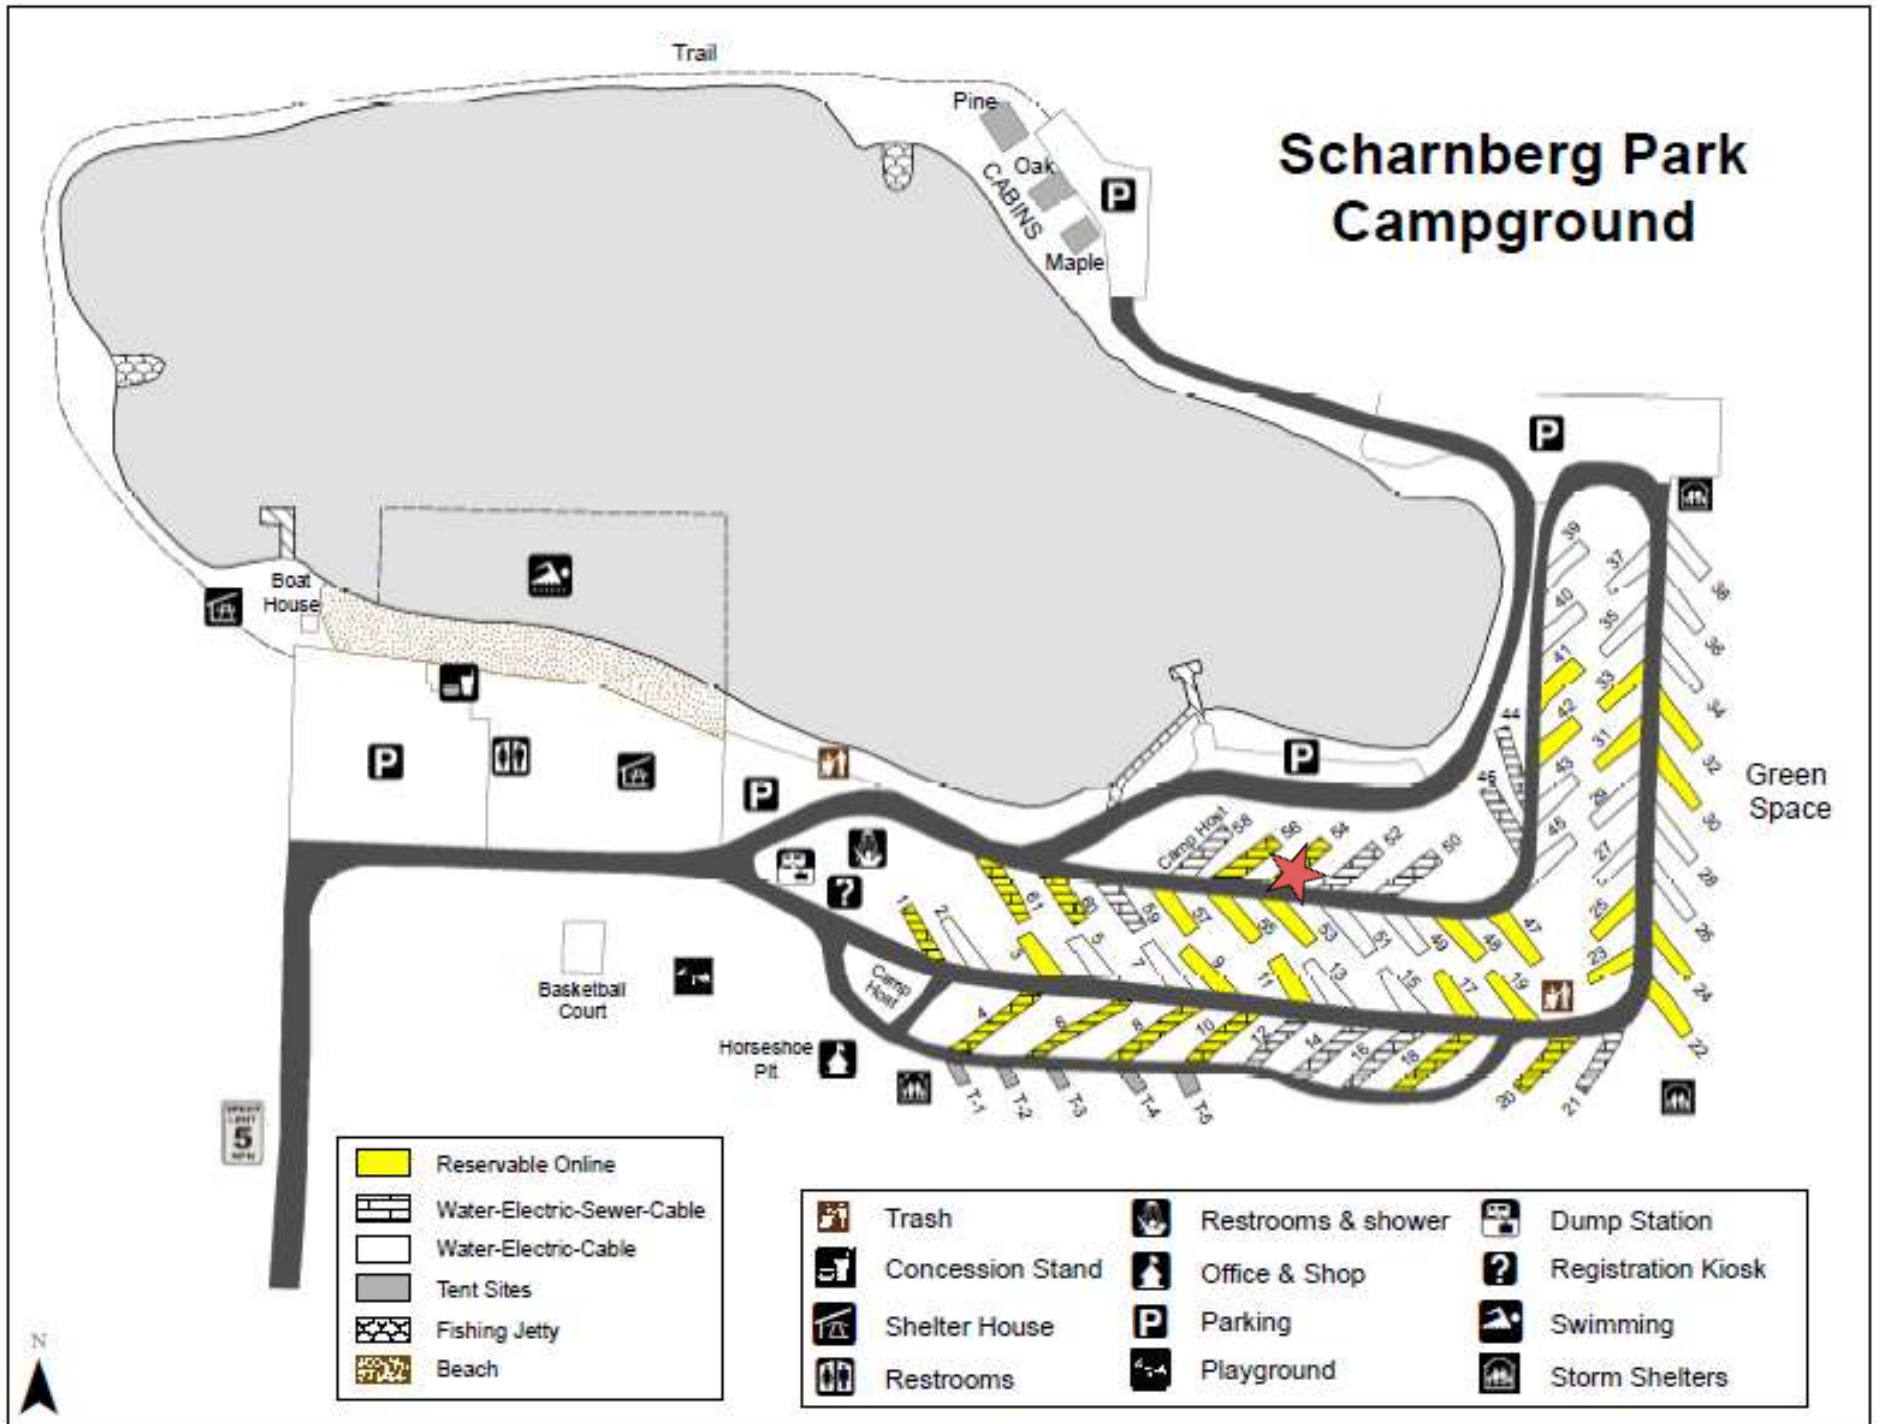

Scharnberg Park Campground

-  Reservable Online
-  Water-Electric-Sewer-Cable
-  Water-Electric-Cable
-  Tent Sites
-  Fishing Jetty
-  Beach

- | | | |
|--|--|--|
|  Trash |  Restrooms & shower |  Dump Station |
|  Concession Stand |  Office & Shop |  Registration Kiosk |
|  Shelter House |  Parking |  Swimming |
|  Restrooms |  Playground |  Storm Shelters |