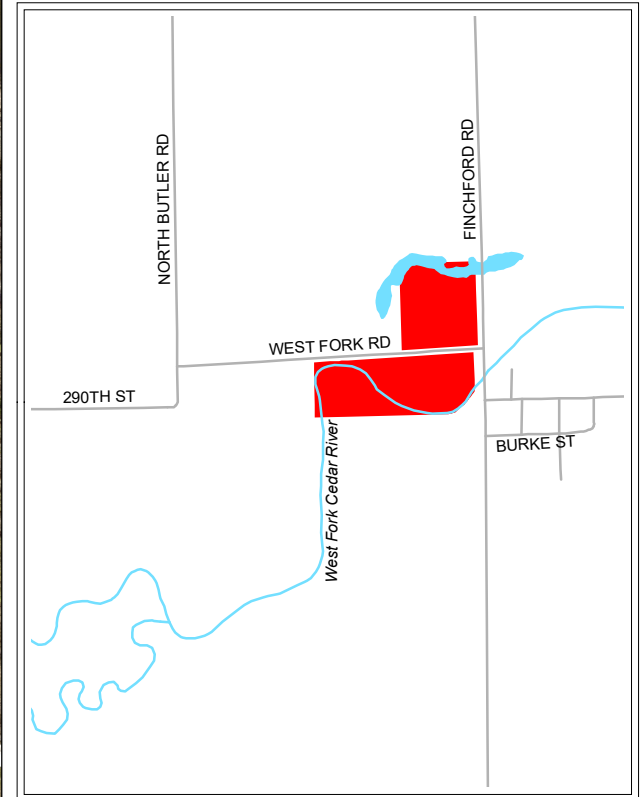

Potratz Natural Area

Legend

-  Parking
-  Bow Hunting Only
-  Park Boundary
- 32 Acres
- Hiking
- Fishing
- Wildlife Viewing

Managed by
 Black Hawk County Conservation
 1346 Airline Highway
 Waterloo, IA 50703
 (319) 433-PARK (7275)
www.blackhawkcountyparks.com

DISCLAIMER:
 This map does not represent a survey, no liability is assumed for the accuracy of the data delineated herein, either expressed or implied by Black Hawk County, the Black Hawk County Assessor, or their employees. This map is compiled from official records including plats, surveys, recorded deeds, and contracts, and only contains information required for local government purposes. See the recorded documents for more detailed legal information.
 Date: 4/7/2023