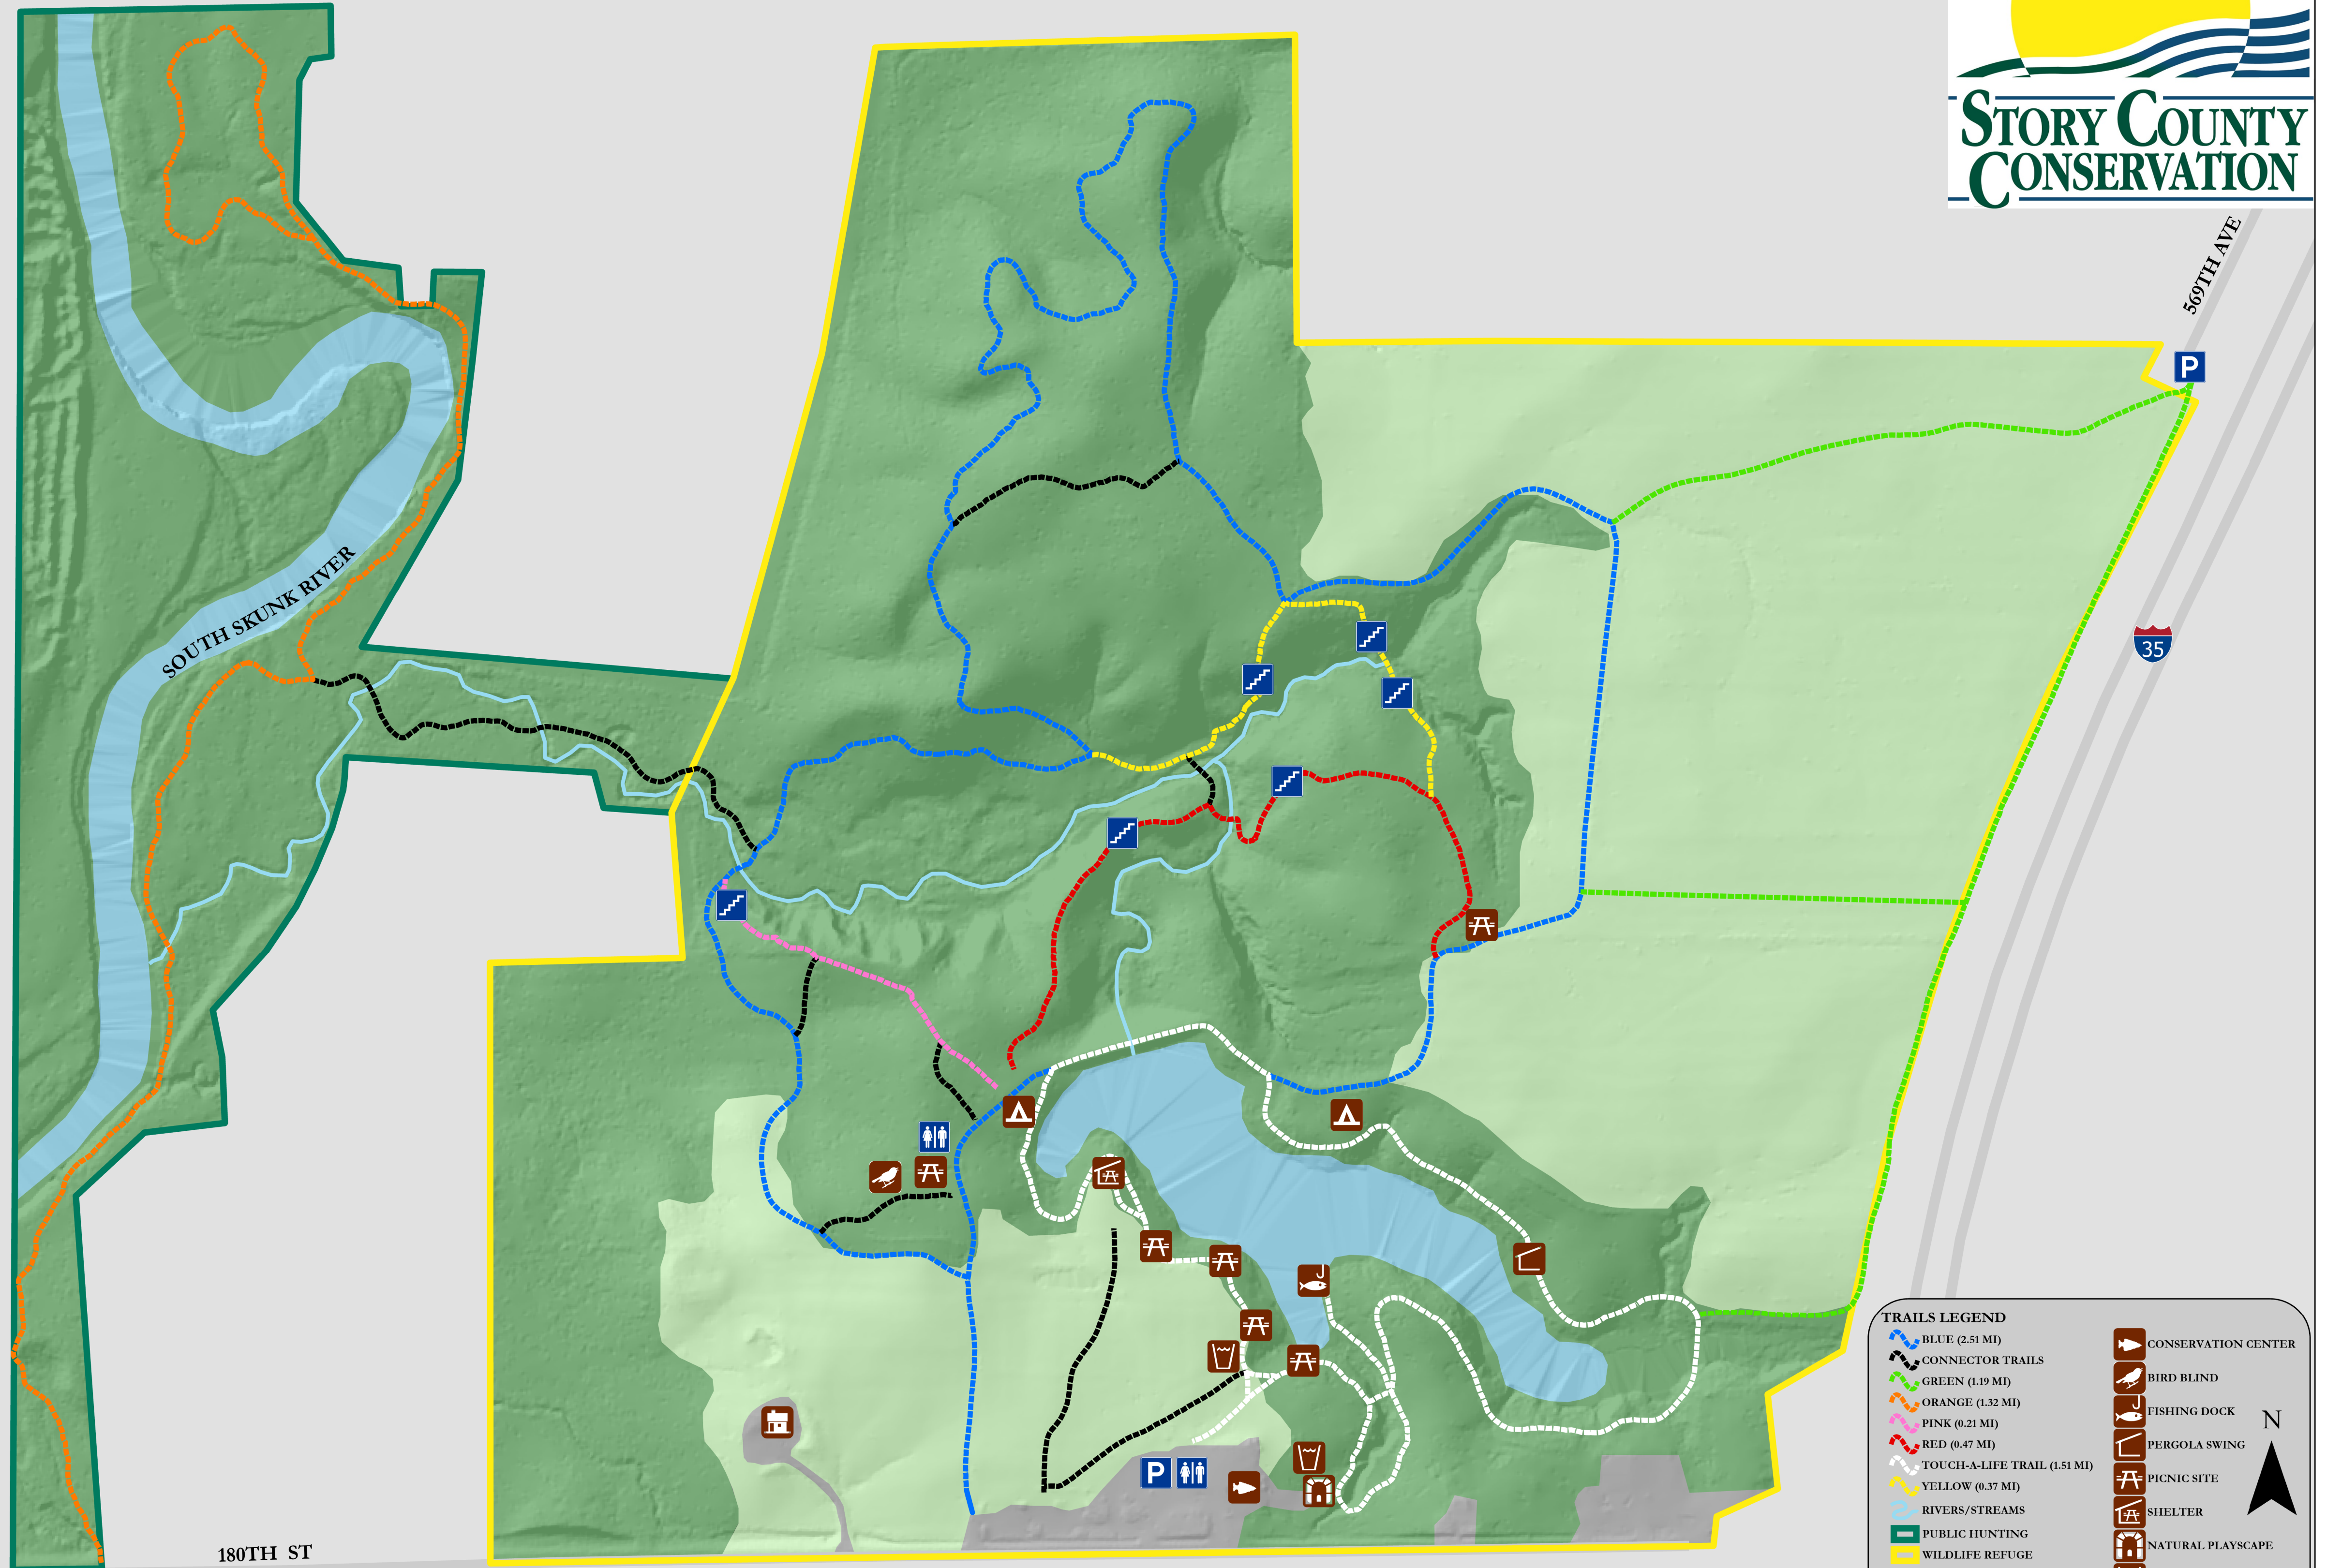

McFARLAND PARK

TRAILS LEGEND

- BLUE (2.51 MI)
- CONNECTOR TRAILS
- GREEN (1.19 MI)
- ORANGE (1.32 MI)
- PINK (0.21 MI)
- RED (0.47 MI)
- TOUCH-A-LIFE TRAIL (1.51 MI)
- YELLOW (0.37 MI)
- RIVERS/STREAMS
- PUBLIC HUNTING
- WILDLIFE REFUGE
- INFRASTRUCTURE
- LAKE
- PRAIRIE
- WOODLAND
- STEPS
- CONSERVATION CENTER
- BIRD BLIND
- FISHING DOCK
- PERGOLA SWING
- PICNIC SITE
- SHELTER
- NATURAL PLAYSCAPE
- DRINKING WATER
- RANGER RESIDENCE
- SUPERVISED YOUTH SITE

VIEW MAP DIGITALLY AT: <https://bit.ly/McFarlandParkTrails>