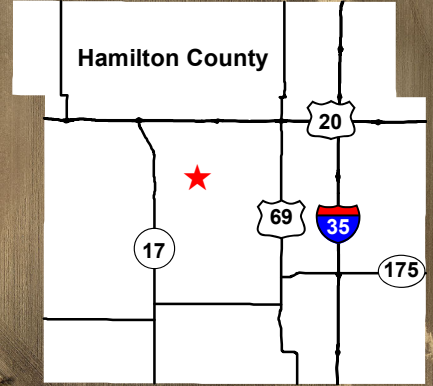

Kamrar Wildlife Area (Public Hunting) (Non-Toxic Shot Only)(127 Acres) 2704 Lockwood Ave Kamrar, IA 50132

LOCKWOOD AVE.

Union Pacific

KAMRAR

HILL ST.

- Boundary
- City Limits
- Railroad
- Roads
- 200 Yard Range

Hamilton County GIS Office
Hamilton County, Iowa

Date: 10/18/2018

Imagery Date: Spring 2016

410 205 0 410 Feet

www.mycountyparks.com

These data and/or map(s) are provided "as is" with no expressed or implied warranty of accuracy, correctness, or completeness. These data and/or map(s) do not replace or modify land surveys, deeds, and/or legal instruments defining land ownership or use. Hamilton County, IA disclaims all liability arising out of the use or misuse of these data and/or map(s) for any purpose.