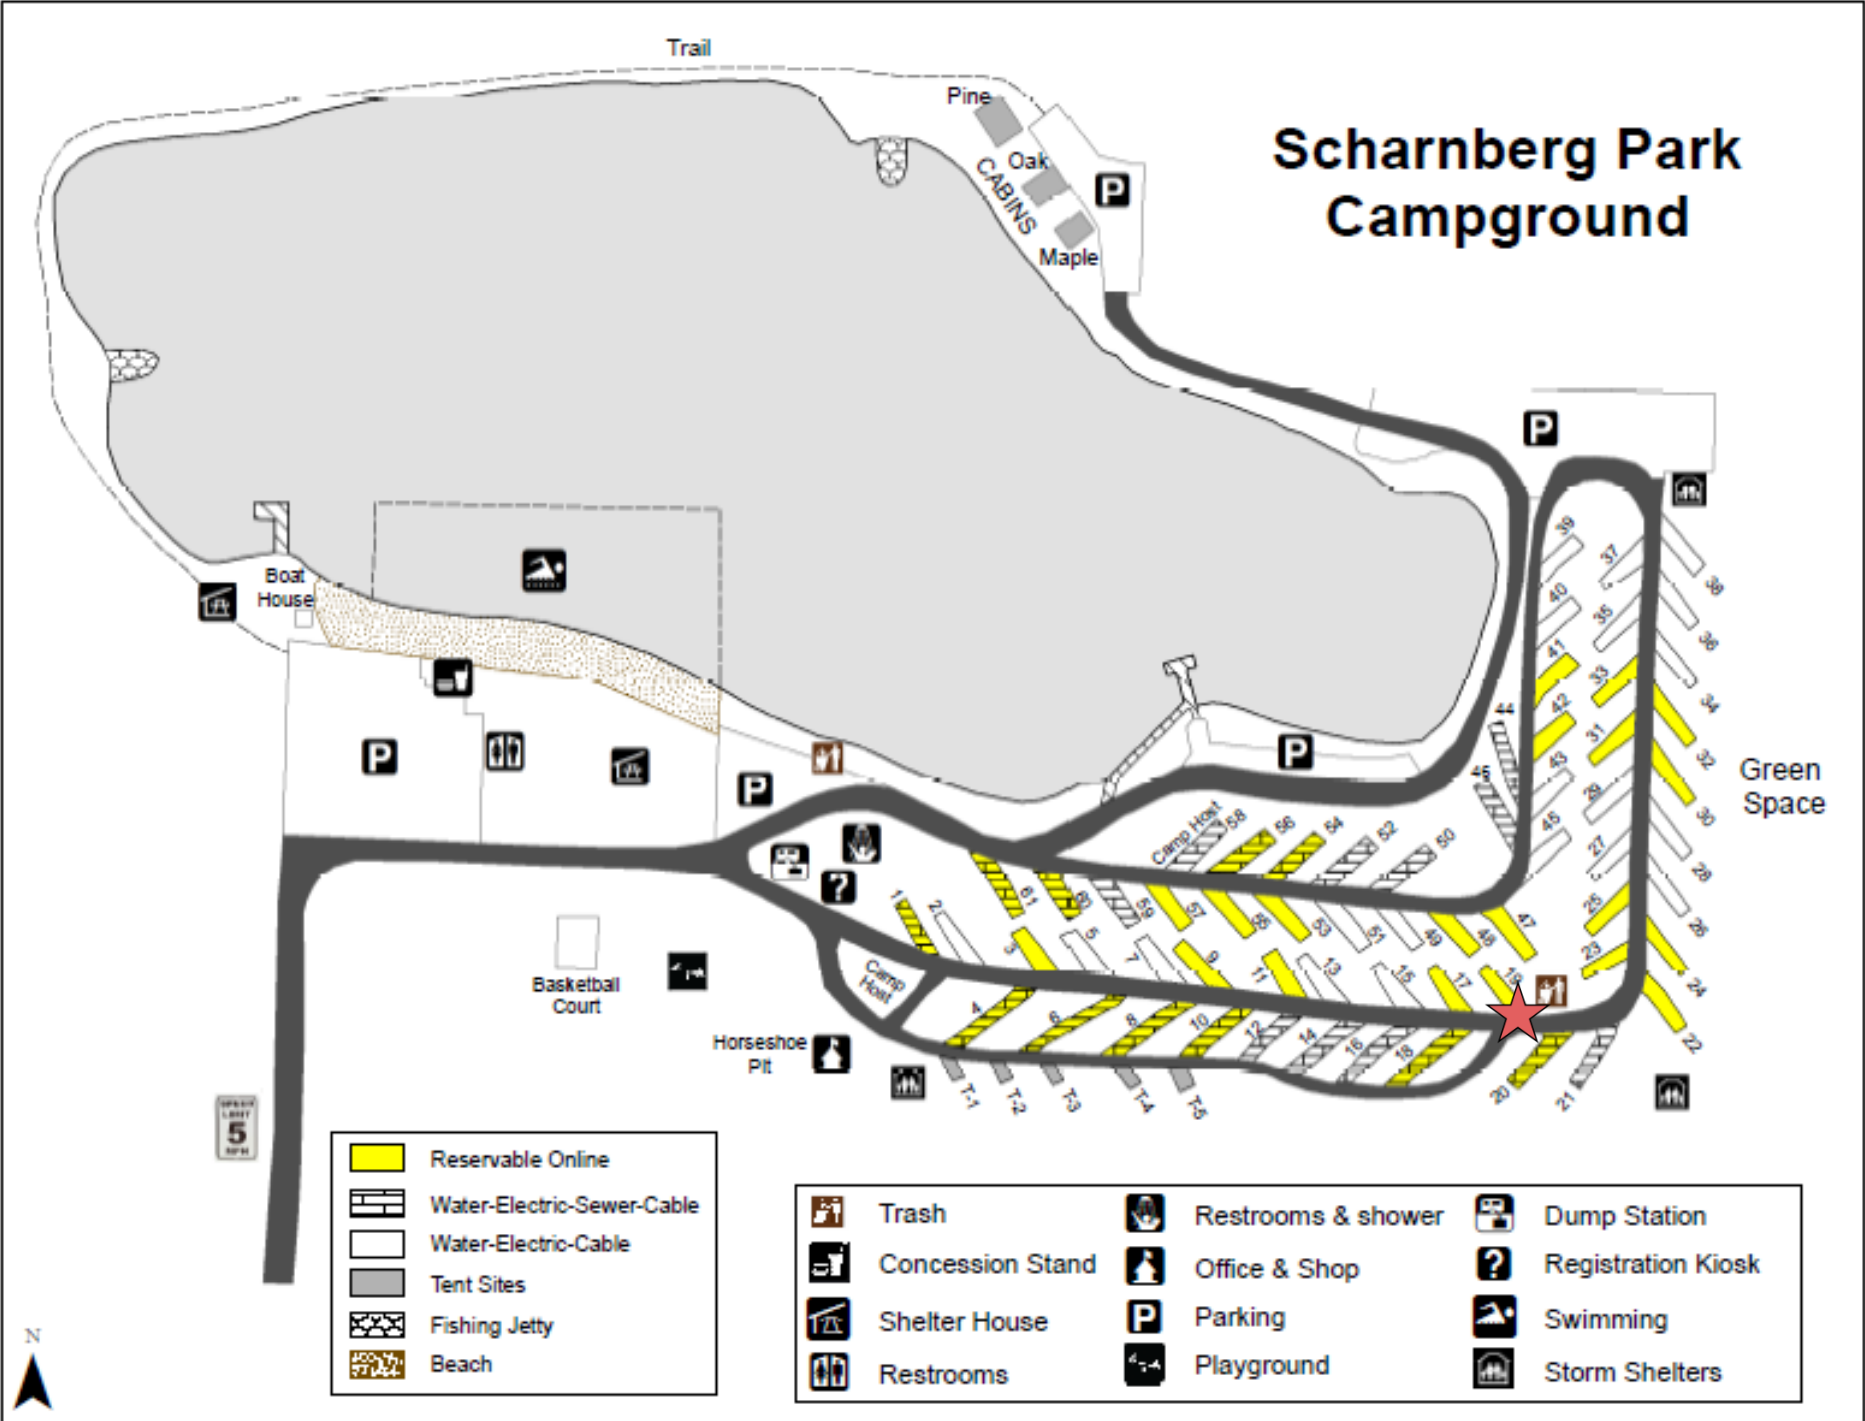

Scharnberg Park Campground

	Reservable Online
	Water-Electric-Sewer-Cable
	Water-Electric-Cable
	Tent Sites
	Fishing Jetty
	Beach

	Trash		Restrooms & shower		Dump Station
	Concession Stand		Office & Shop		Registration Kiosk
	Shelter House		Parking		Swimming
	Restrooms		Playground		Storm Shelters