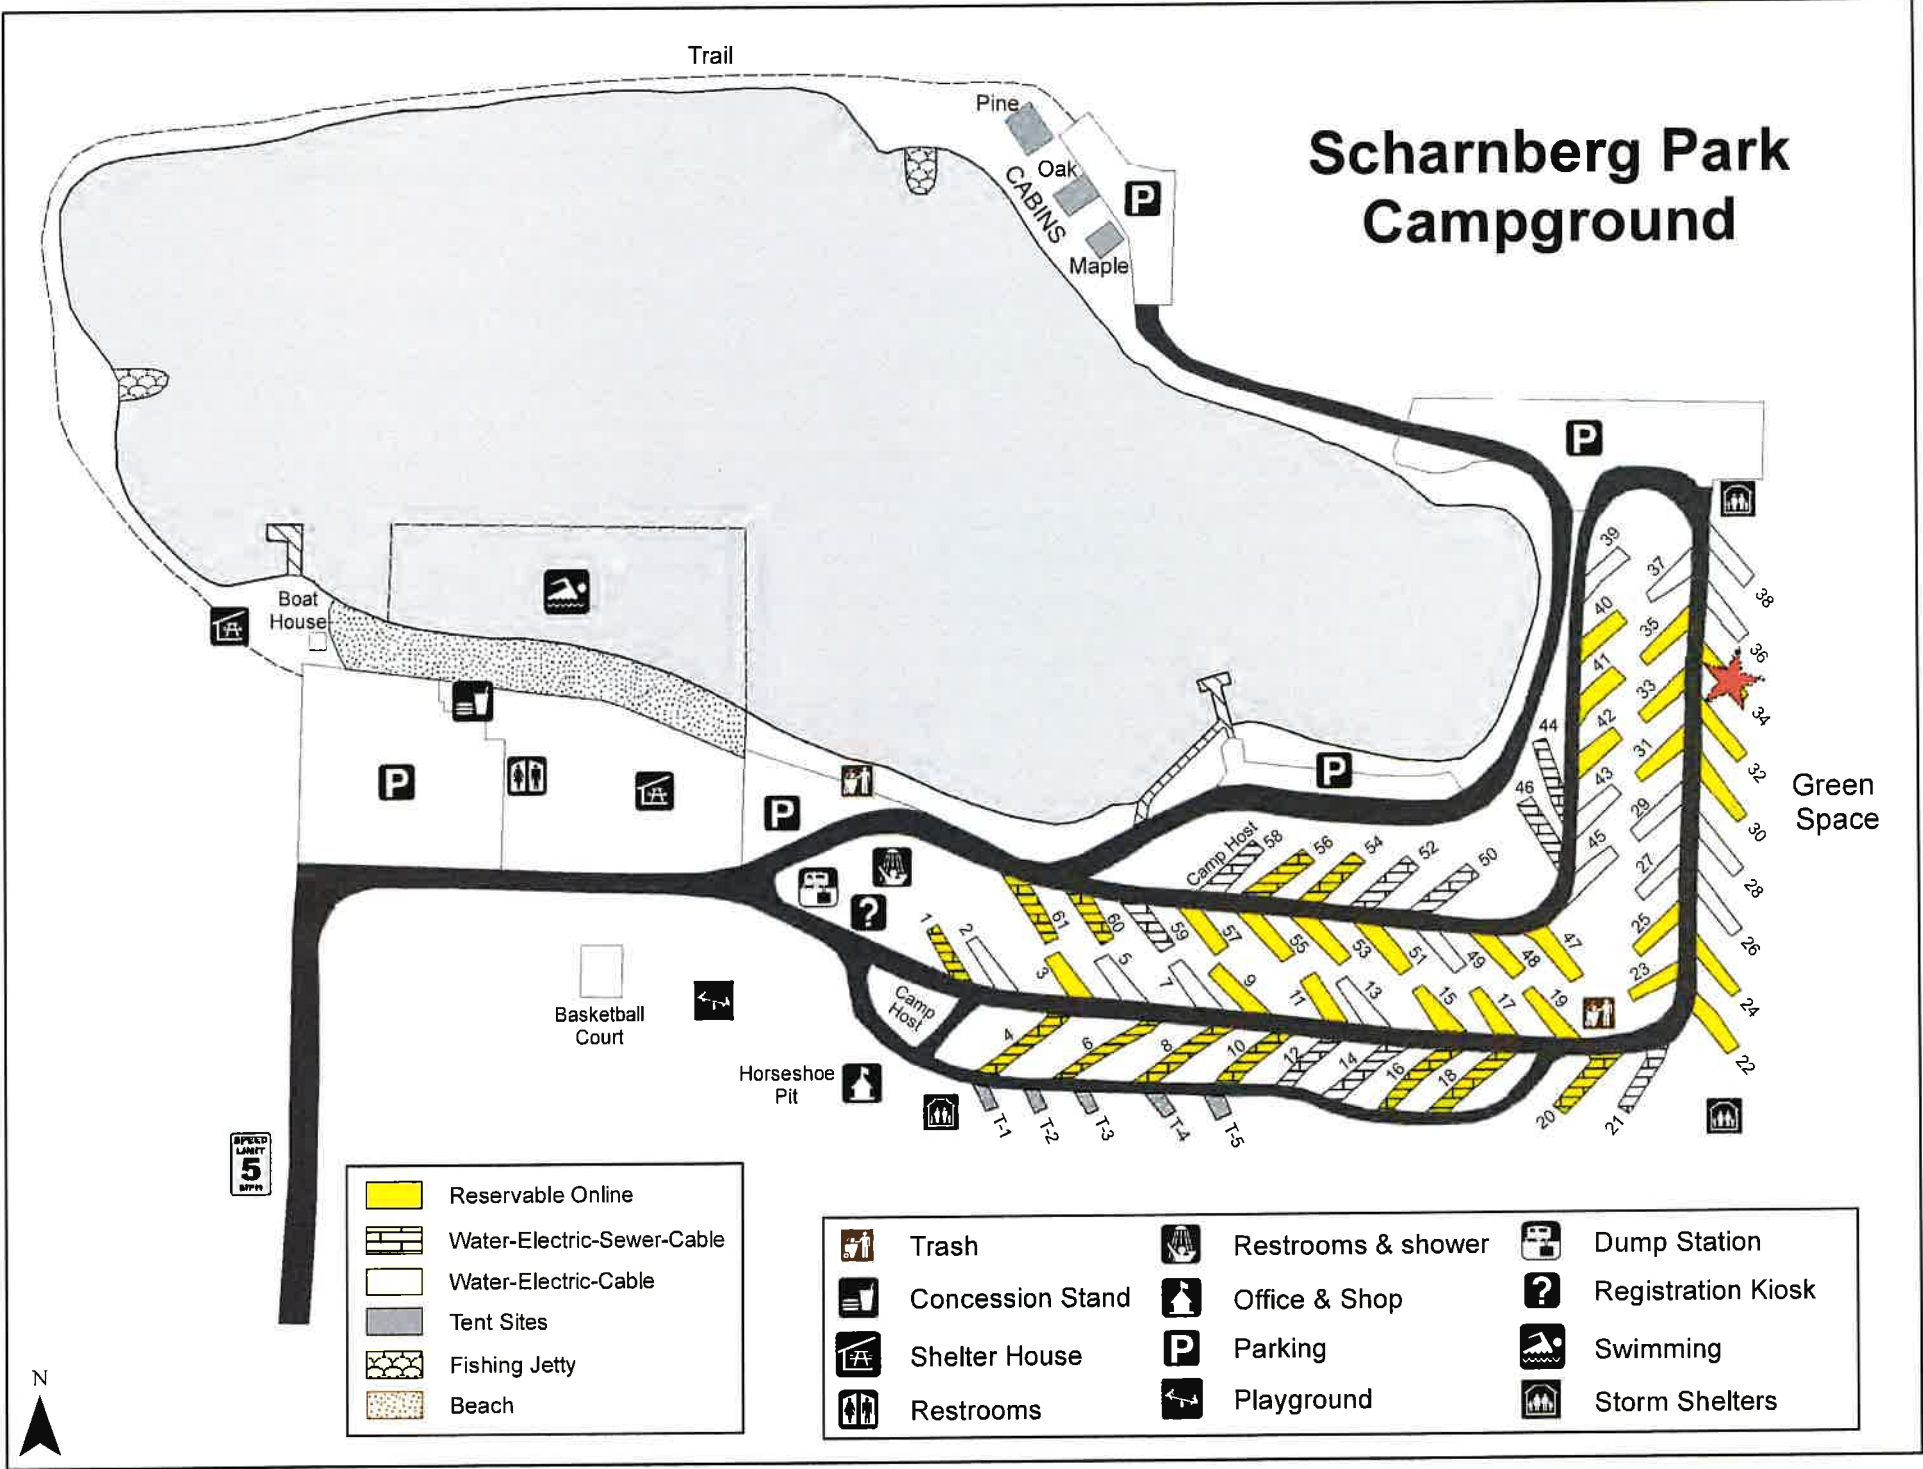

Scharnberg Park Campground

- Reservable Online
- Water-Electric-Sewer-Cable
- Water-Electric-Cable
- Tent Sites
- Fishing Jetty
- Beach

- | | | |
|------------------|--------------------|--------------------|
| Trash | Restrooms & shower | Dump Station |
| Concession Stand | Office & Shop | Registration Kiosk |
| Shelter House | Parking | Swimming |
| Restrooms | Playground | Storm Shelters |