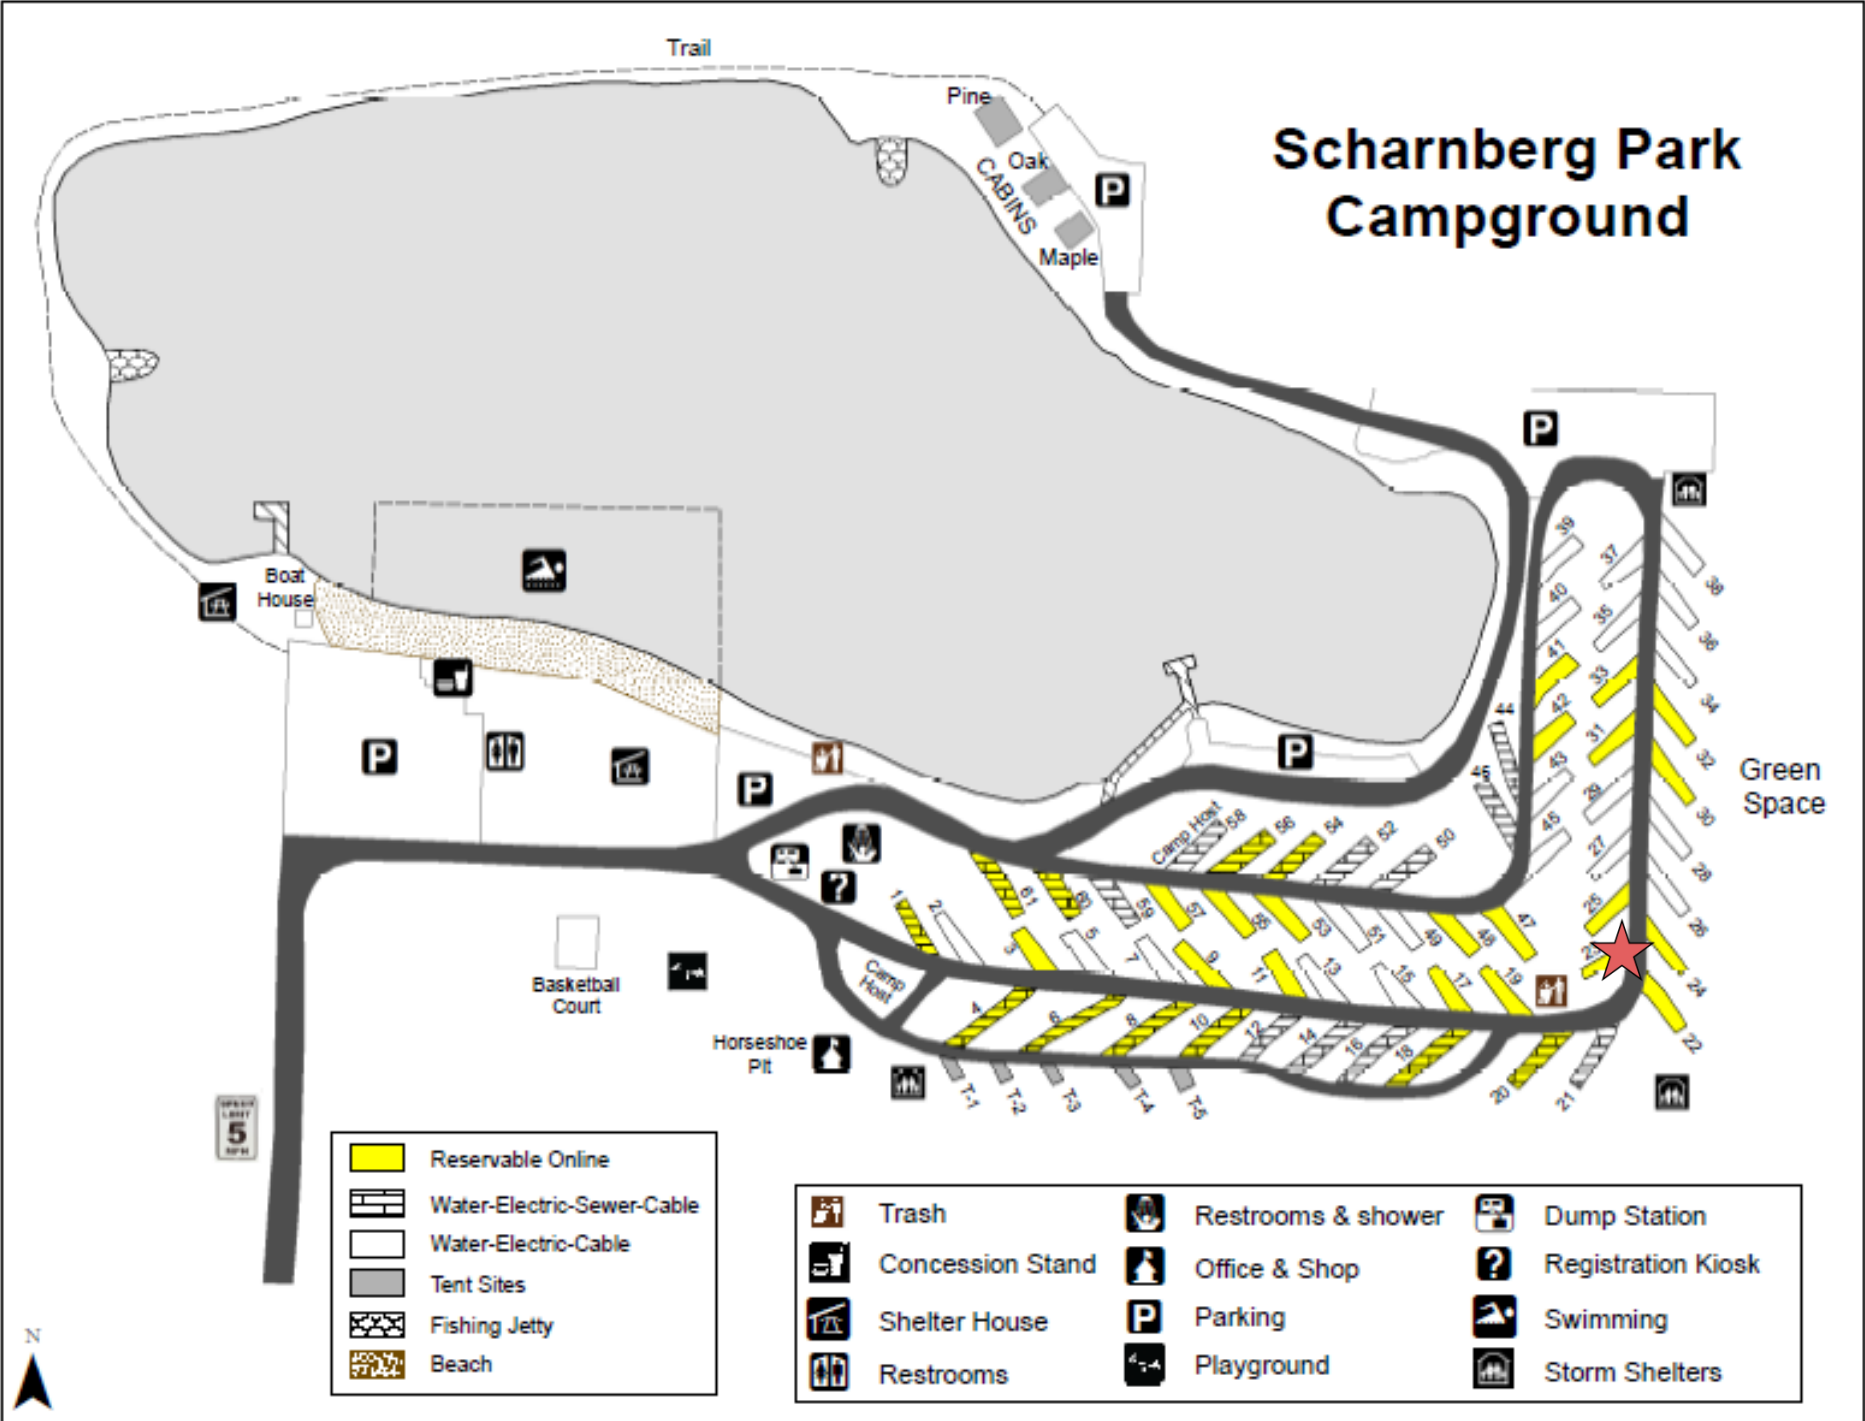

# Scharnberg Park Campground

-  Reservable Online
-  Water-Electric-Sewer-Cable
-  Water-Electric-Cable
-  Tent Sites
-  Fishing Jetty
-  Beach

- |  |  |  |
|--|--|--|
|  Trash            |  Restrooms & shower |  Dump Station       |
|  Concession Stand |  Office & Shop      |  Registration Kiosk |
|  Shelter House    |  Parking            |  Swimming           |
|  Restrooms        |  Playground         |  Storm Shelters     |