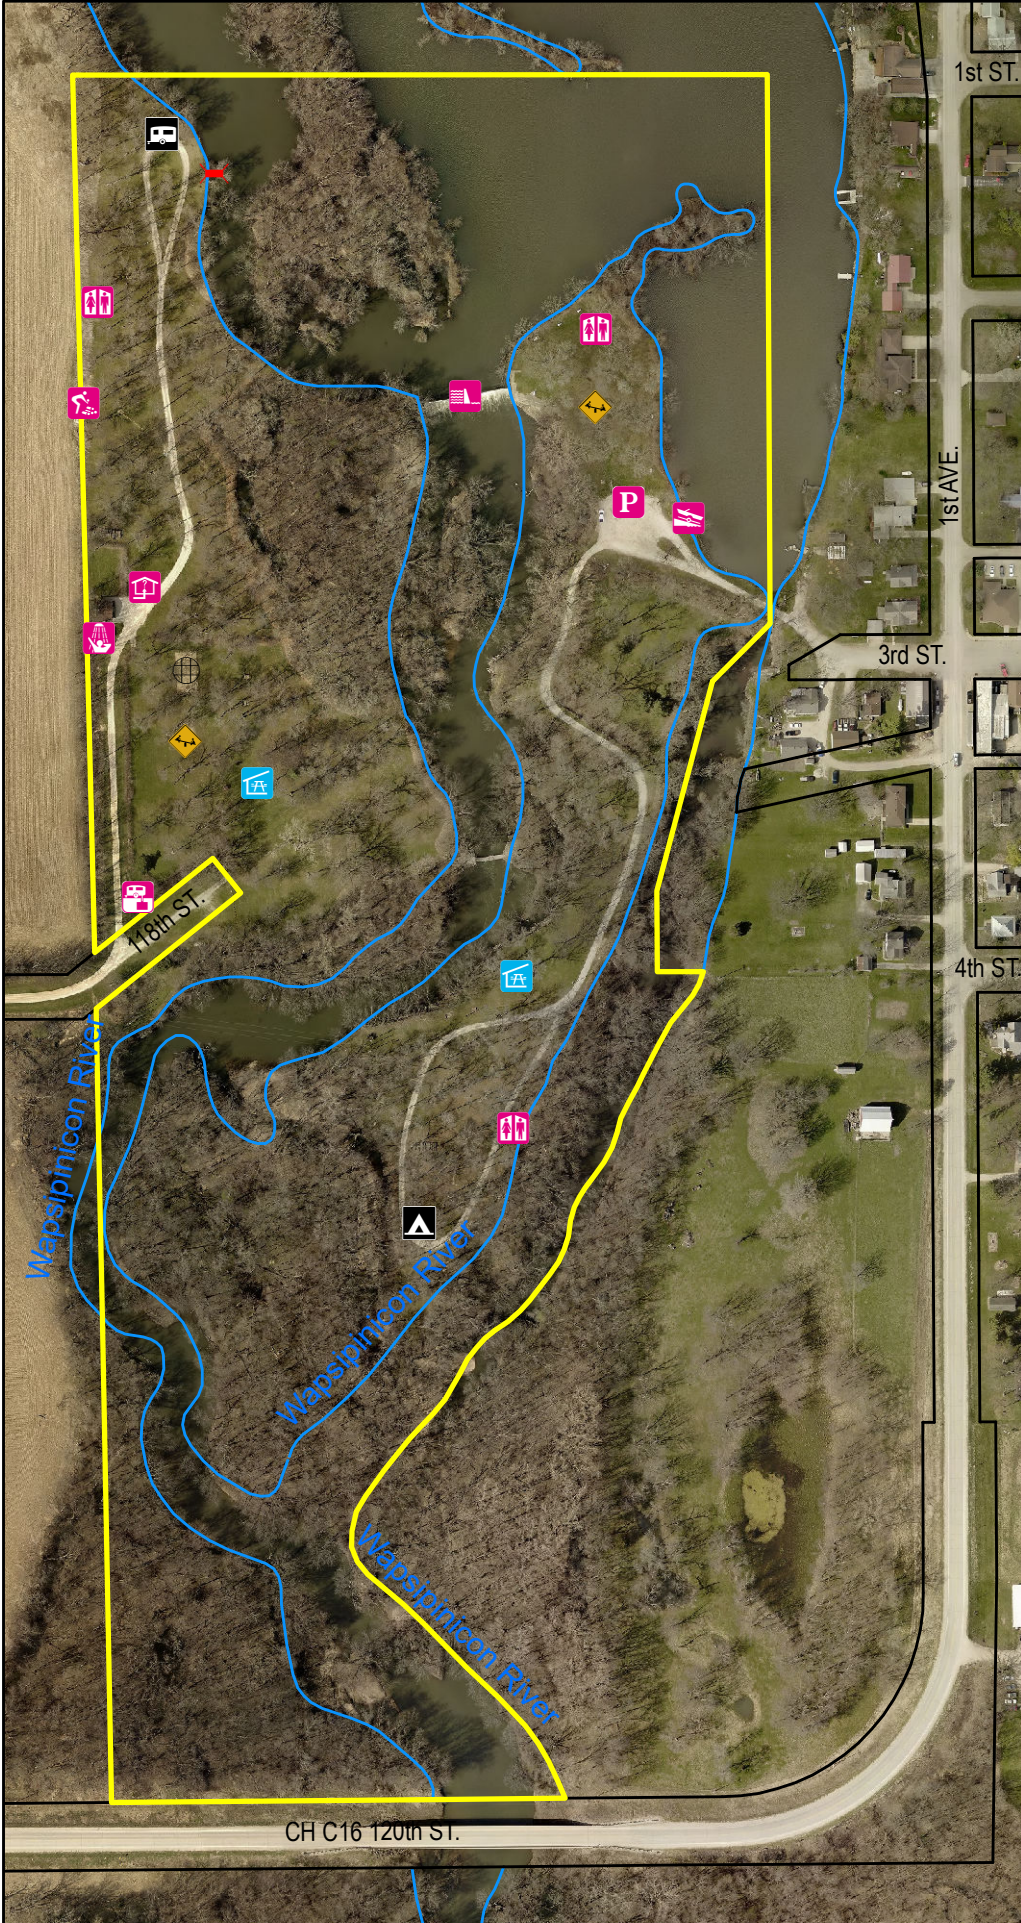

# Alcock Park

1171 Midway Ave  
 Frederika, IA 50631  
 42 Acres - No Hunting

Managed by  
 Bremer County Conservation  
 1104 S. Main St; PO Box 412  
 Tripoli, Iowa 50676  
 (319) 882-4742  
[www.co.bremer.ia.us](http://www.co.bremer.ia.us)

Legend	
	Park Boundary
	Road ROW
	Rivers & Streams
	Boat Ramp
	Camping
	Dam
	Dock
	Dumpstation
	Electric Camping
	Firewood
	Parking
	Pit Toilet
	Play Equipment
	Registration
	Shelter House
	Shower Building
	Volleyball