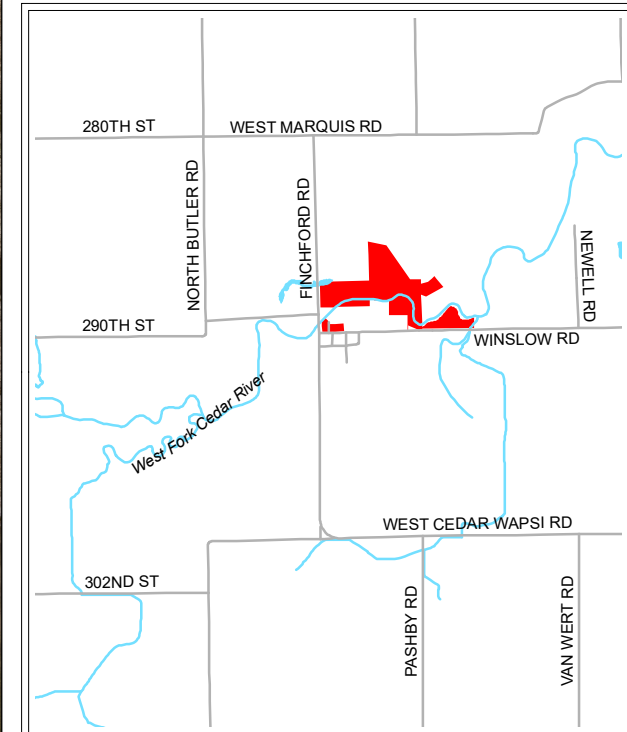

Thunderwoman Wildlife Area

Legend

- Parking
- Boat Ramp
- Bow Hunting Only
- No Hunting
- Park Boundary

- 96 Acres
- Boating
- Fishing
- Bow Hunting Only

Managed by
 Black Hawk County Conservation
 1346 Airline Highway
 Waterloo, IA 50703
 (319) 433-PARK (7275)
www.blackhawkcountyparks.com

DISCLAIMER:
 This map does not represent a survey, no liability is assumed for the accuracy of the data delineated herein, either expressed or implied by Black Hawk County, the Black Hawk County Assessor, or their employees. This map is compiled from official records including plats, surveys, recorded deeds, and contracts, and only contains information required for local government purposes. See the recorded documents for more detailed legal information.

Date: 4/7/2023

E-911 Address: (1)9990 Winslow Road, Janesville (2)9800 Winslow Road, Janesville
 (3)8250 Finchford Road, Janesville (4)8025 Washington Street, Janeville