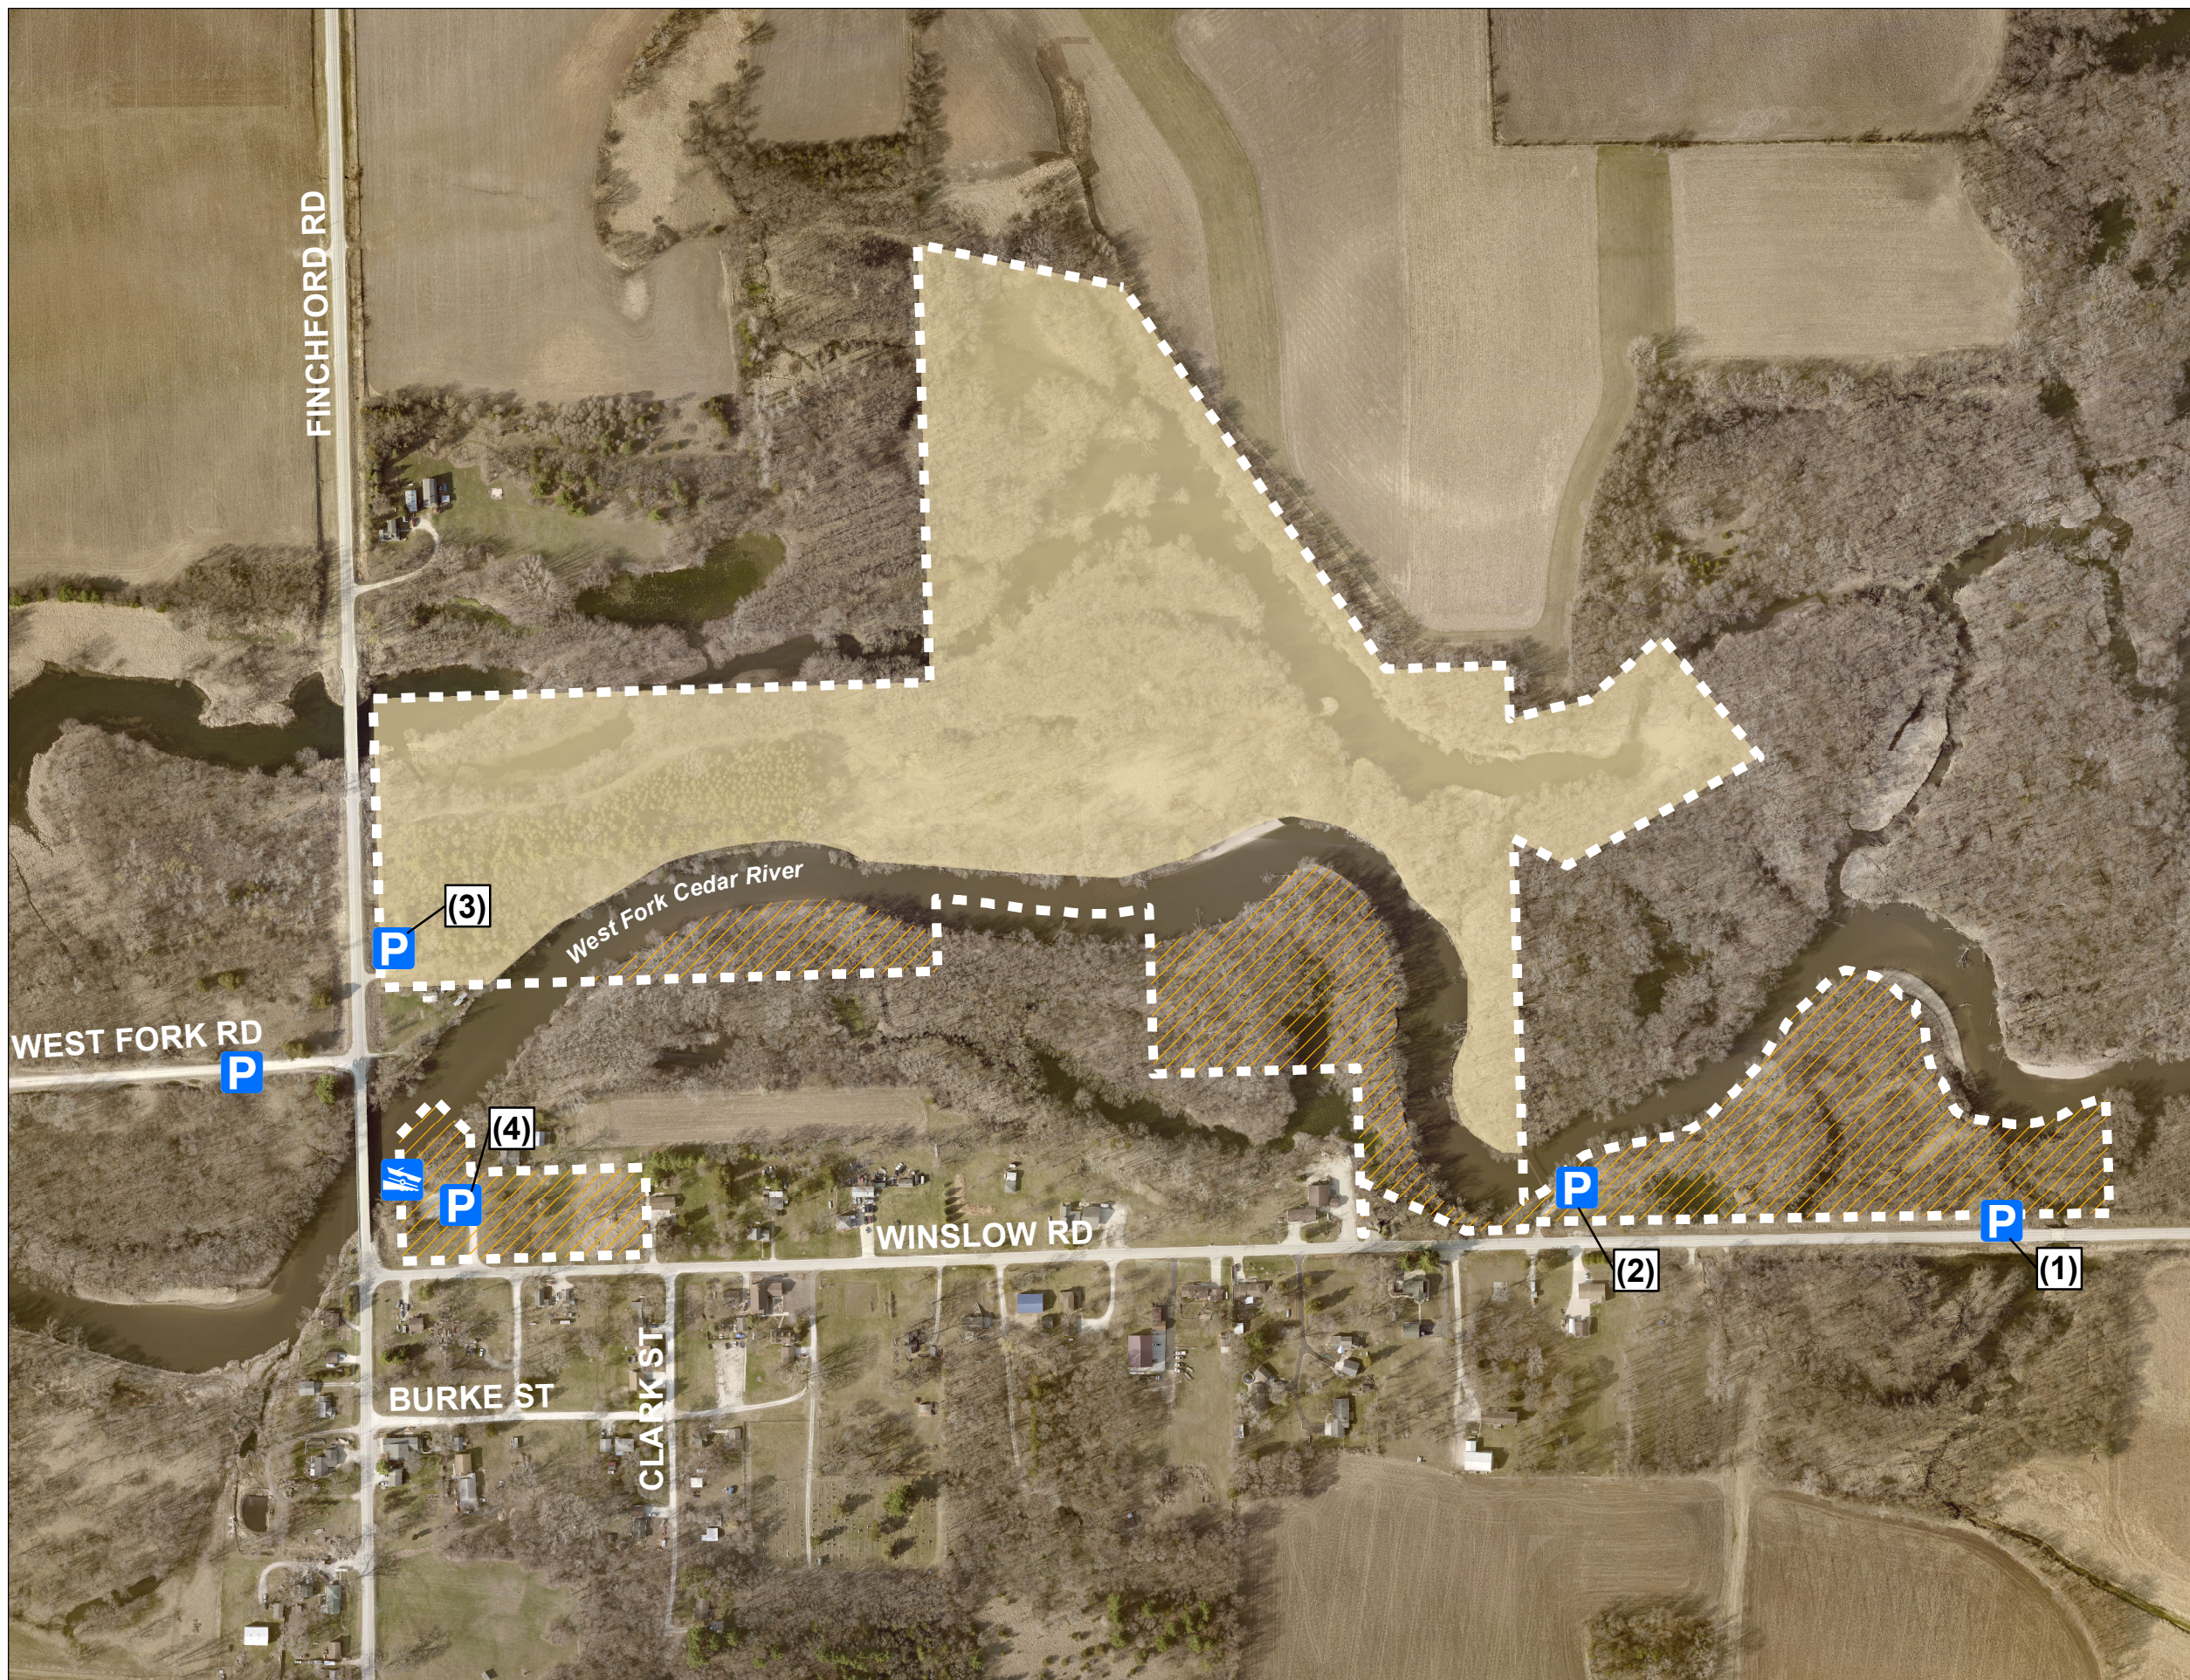

Thunderwoman Wildlife Area

Legend

- Parking
- Boat Ramp
- Bow Hunting Only
- No Hunting
- Park Boundary

- 96 Acres
- Boating
- Fishing
- Bow Hunting Only

Managed by
 Black Hawk County Conservation
 1346 Airline Highway
 Waterloo, IA 50703
 (319) 433-PARK (7275)
www.blackhawkcountyparks.com

DISCLAIMER:
 This map does not represent a survey, no liability is assumed for the accuracy of the data delineated herein, either expressed or implied by Black Hawk County, the Black Hawk County Assessor, or their employees. This map is compiled from official records including plats, surveys, recorded deeds, and contracts, and only contains information required for local government purposes. See the recorded documents for more detailed legal information.

Date: 4/7/2023

E-911 Address: (1)9990 Winslow Road, Janesville (2)9800 Winslow Road, Janesville
 (3)8250 Finchford Road, Janesville (4)8025 Washington Street, Janeville