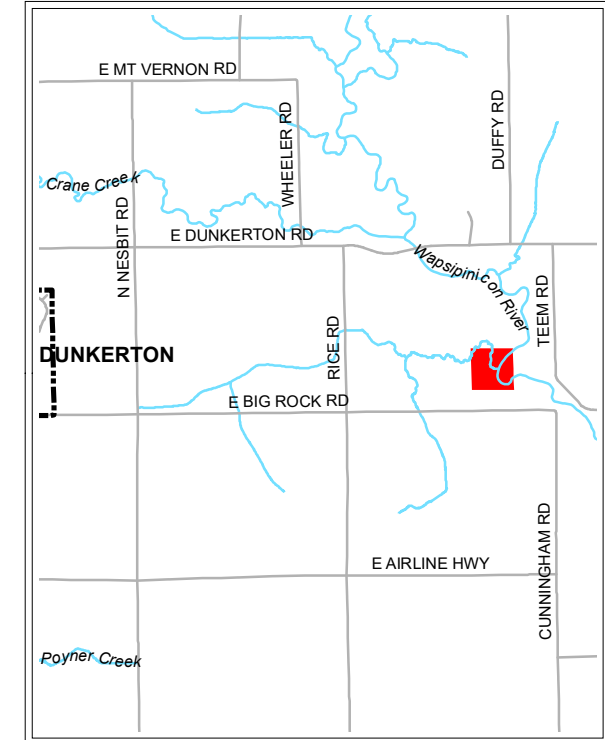

Wapsi Bend Wildlife Area

Legend

-  Parking
-  Hunting
-  Park Boundary

- 40 Acres
- Fishing
- Hunting
- Bird Watching
- Hiking

Managed by
 Black Hawk County Conservation
 1346 Airline Highway
 Waterloo, IA 50703
 (319) 433-PARK (7275)
www.blackhawkcountyparks.com

DISCLAIMER:
 This map does not represent a survey, no liability is assumed for the accuracy of the data delineated herein, either expressed or implied by Black Hawk County, the Black Hawk County Assessor, or their employees. This map is compiled from official records including plats, surveys, recorded deeds, and contracts, and only contains information required for local government purposes. See the recorded documents for more detailed legal information.
 Date: 4/7/2023

E-911 Address: 12247 East Big Rock Rd, Dunkerton