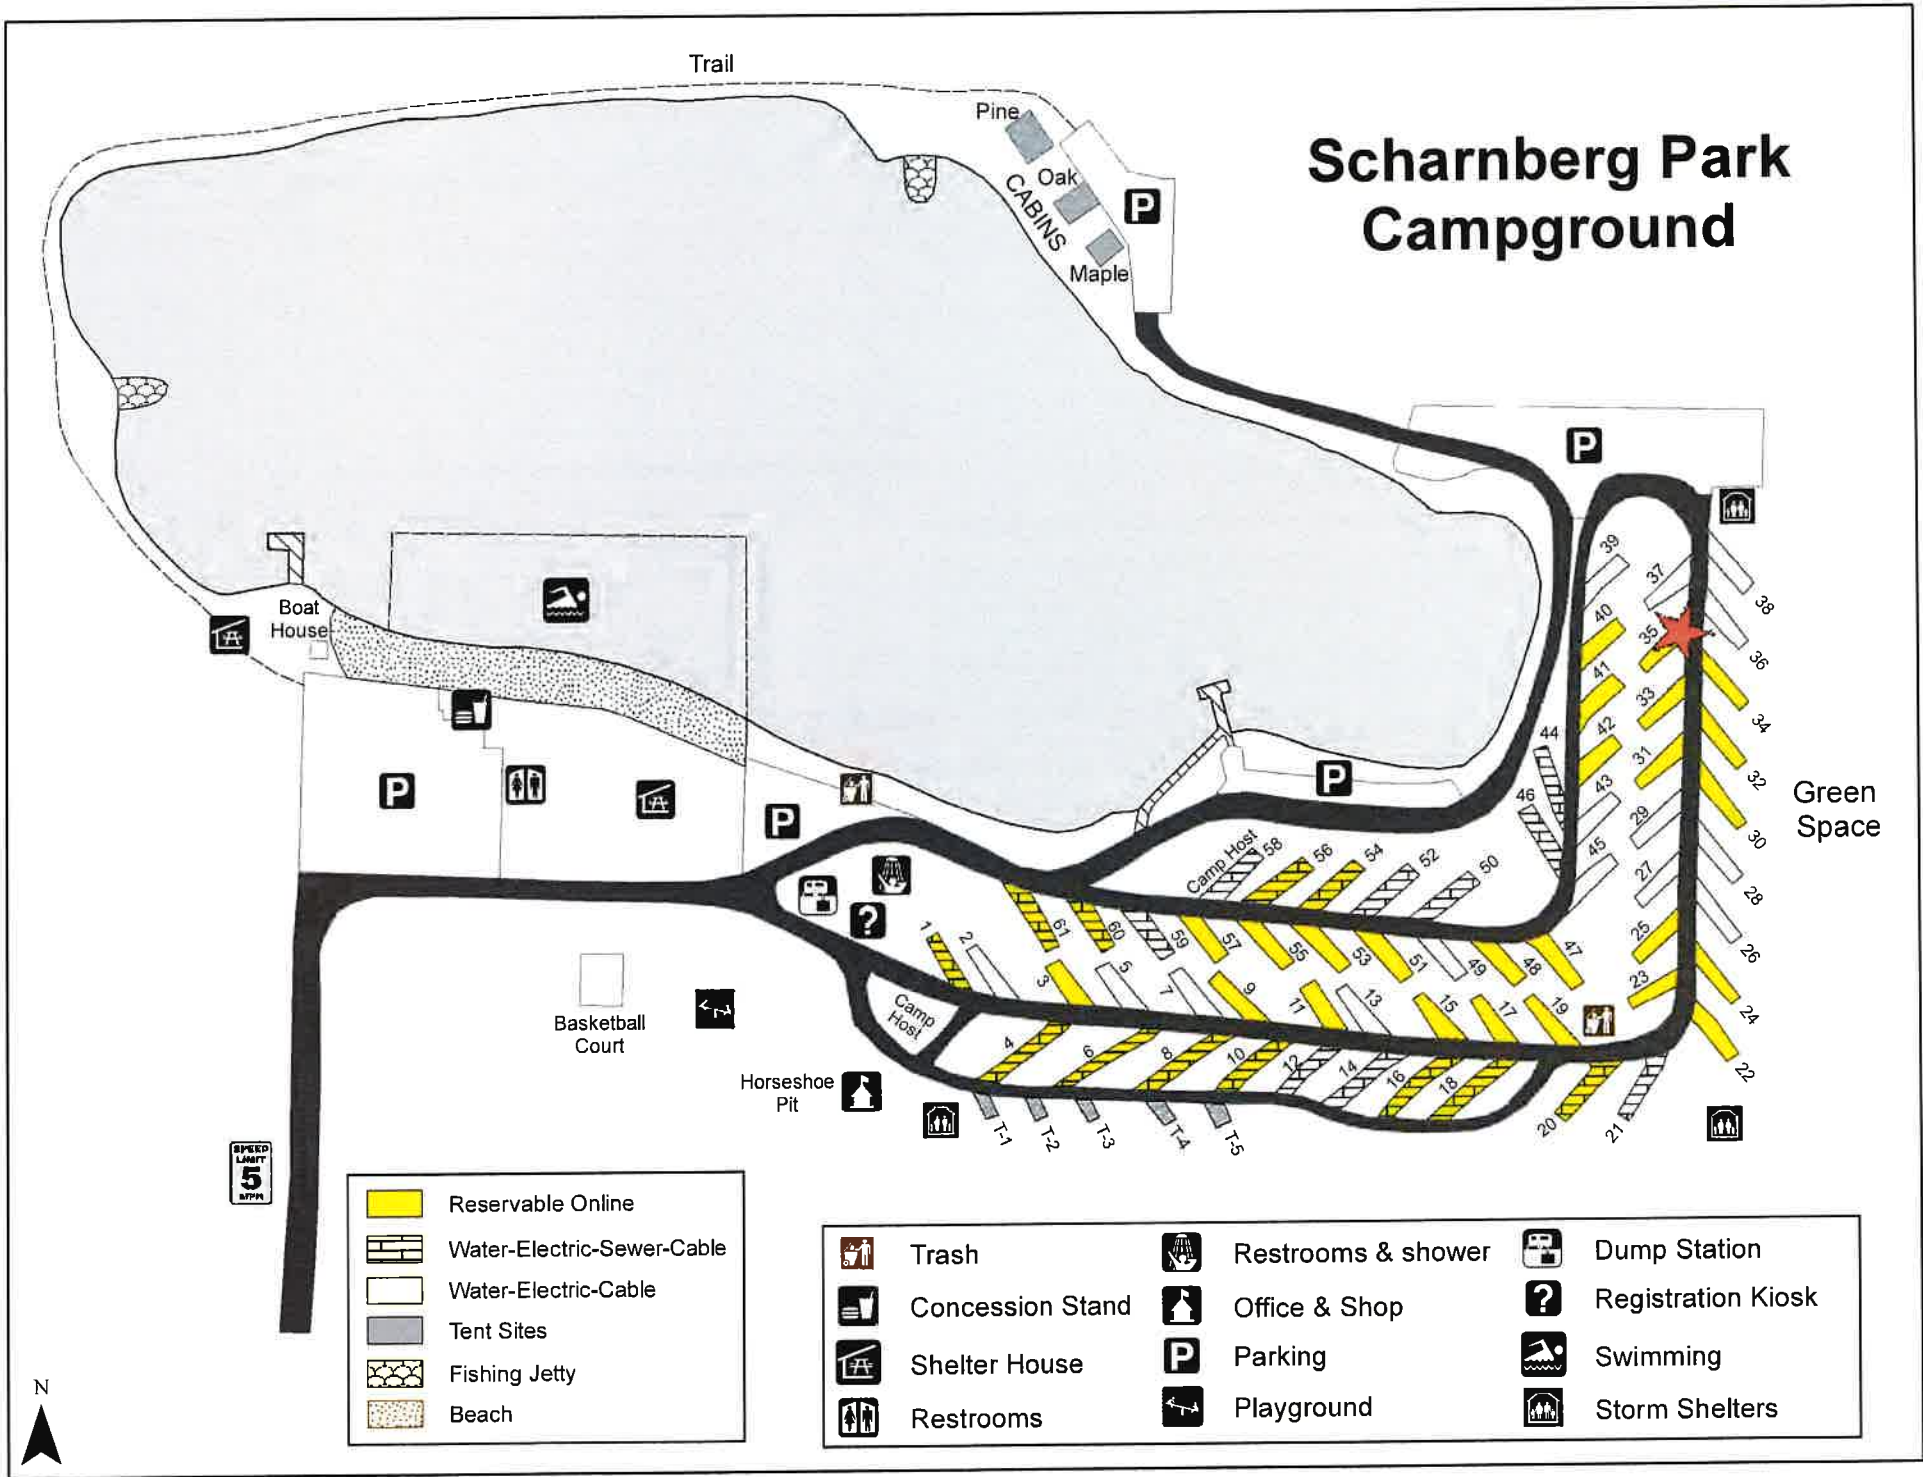

Scharnberg Park Campground

- Reservable Online
- Water-Electric-Sewer-Cable
- Water-Electric-Cable
- Tent Sites
- Fishing Jetty
- Beach

- | | | |
|------------------|--------------------|--------------------|
| Trash | Restrooms & shower | Dump Station |
| Concession Stand | Office & Shop | Registration Kiosk |
| Shelter House | Parking | Swimming |
| Restrooms | Playground | Storm Shelters |