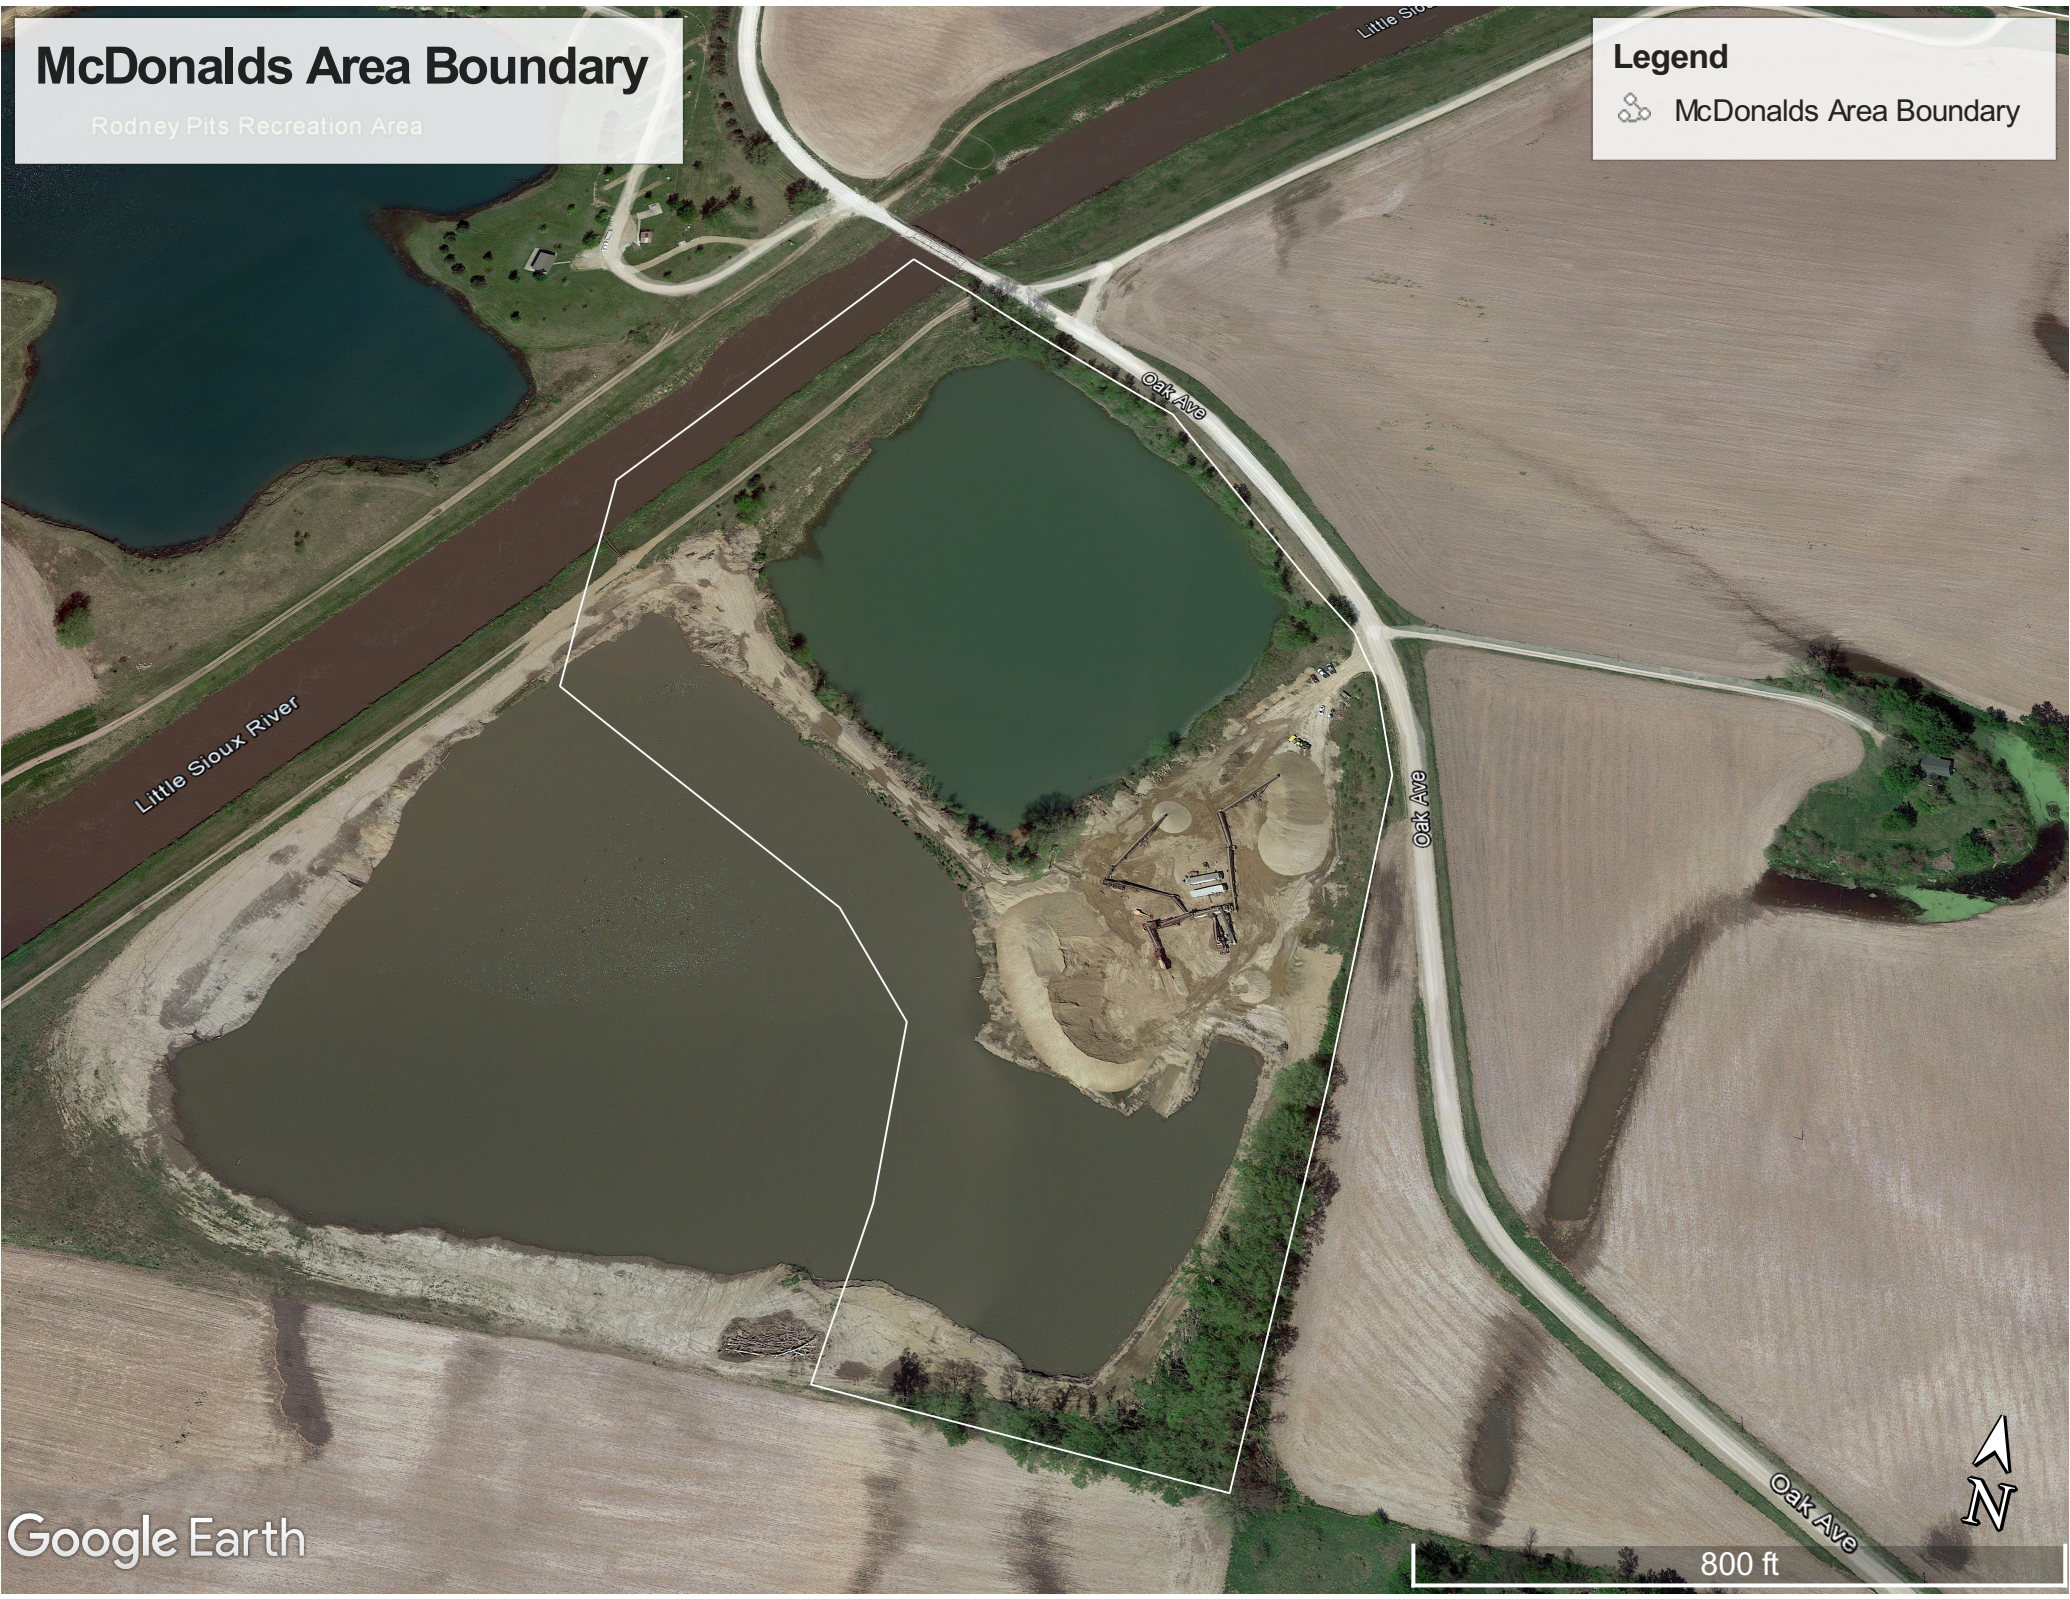

McDonalds Area Boundary

Rodney Pits Recreation Area

Legend

 McDonalds Area Boundary

Google Earth

800 ft