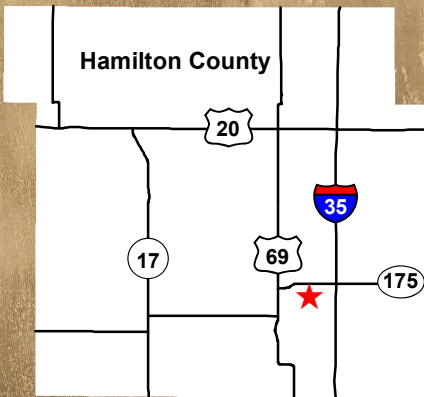

Johnson Wildlife Management Area (Public Hunting)(25 Acres)

Tollman Ave
Ellsworth, IA 50075

Latitude: 42.2996714781607
Longitude: -93.6023186162962

South Skunk River

TOLLMAN AVE.

www.mycountyparks.com

 Boundary

 Roads

Imagery Date: Spring 2016

300 150 0 300 Feet

Created by the Hamilton
County GIS Office
Date: 6/8/2016

These data and/or map(s) are provided "as is" with no expressed or implied warranty of accuracy, correctness, or completeness. These data and/or map(s) do not replace or modify land surveys, deeds, and/or legal instruments defining land ownership or use. Hamilton County, Iowa disclaims all liability arising out of the use or misuse of these data and/or map(s) for any purpose.