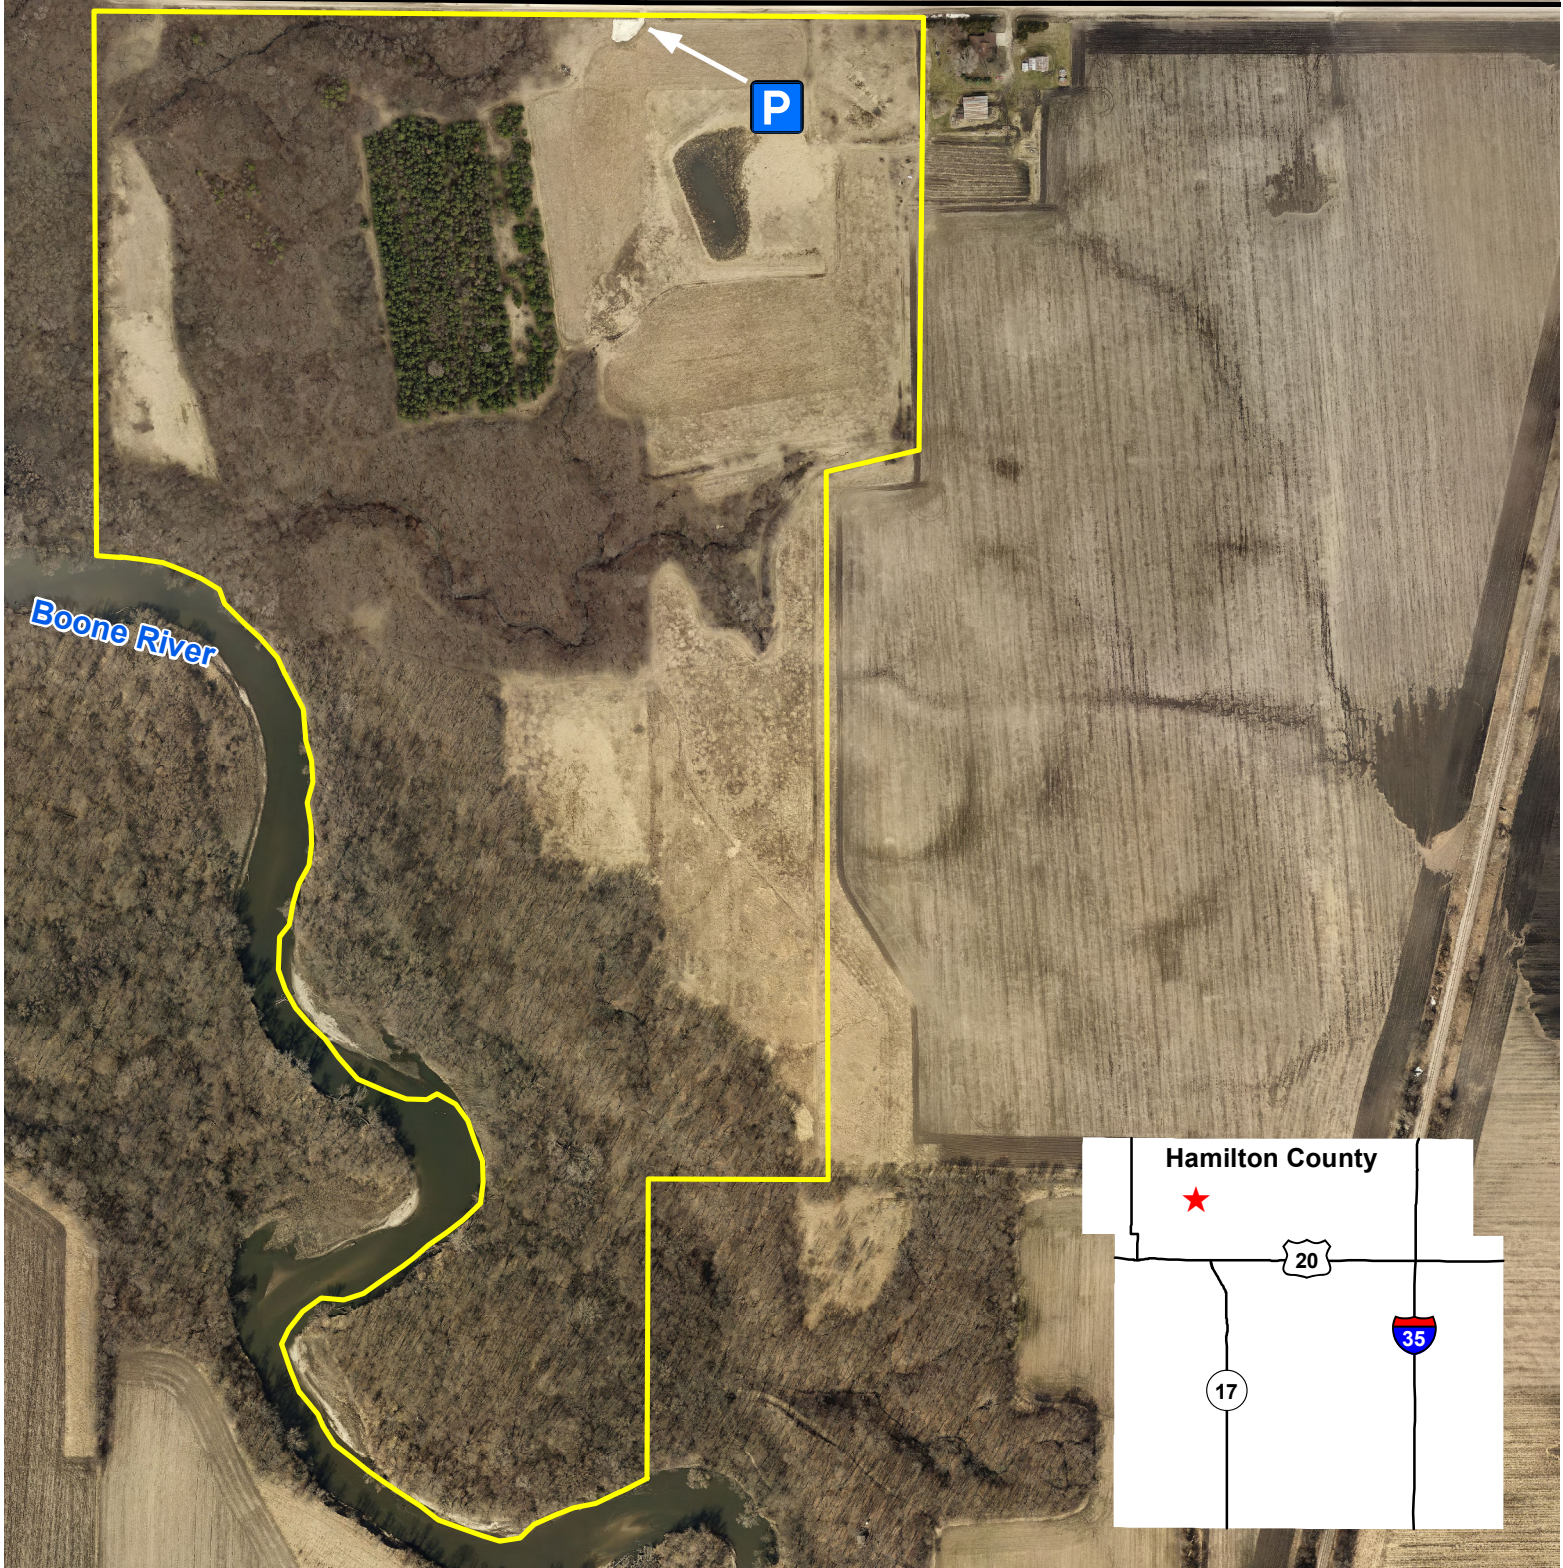

# Brandrup's Timber (Public Hunting)(115 Acres)

1700 190th St.  
Webster City, IA 50595

190th ST.

www.mycountyparks.com

- Boundary
- Parking
- Roads

Imagery Date: Spring 2016

Created by the Hamilton  
County GIS Office  
Date: 6/8/2016

These data and/or map(s) are provided "as is" with no expressed or implied warranty of accuracy, correctness, or completeness. These data and/or map(s) do not replace or modify land surveys, deeds, and/or legal instruments defining land ownership or use. Hamilton County, Iowa disclaims all liability arising out of the use or misuse of these data and/or map(s) for any purpose.