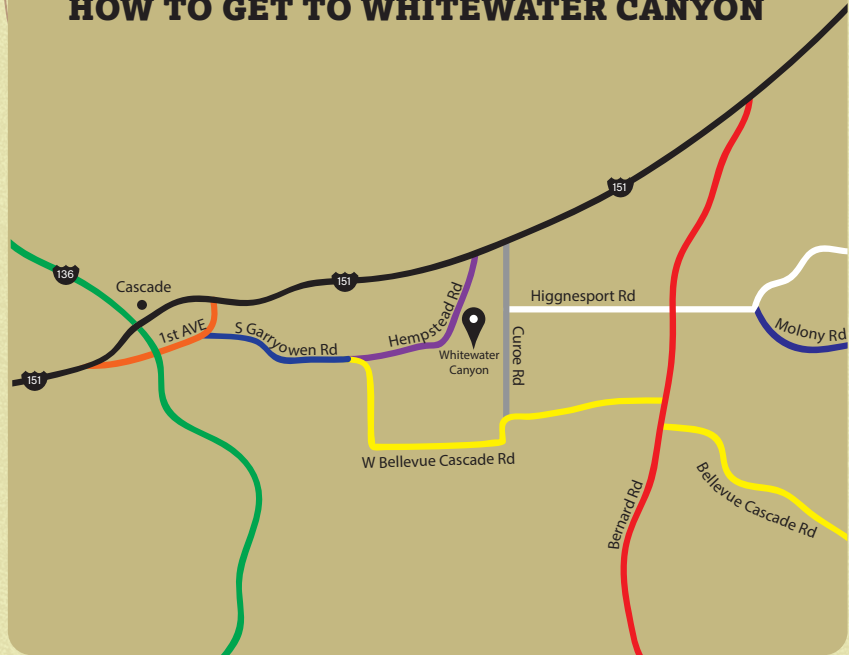

WHITEWATER CANYON

Wildlife Management Area

LEGEND

- Parking
- Picnic Area
- Restrooms
- Trail Intersections
- Preserve Boundary
- Private Property
- Bridge

HOW TO GET TO WHITEWATER CANYON

INFORMATION

Rules and Regulations

- No hunting, trapping, picking or removal of plants, nuts or berries is allowed.
- Bicycles are not allowed on the trails.
- No motorized private vehicles are allowed outside the parking lots.
- Pets are welcome on a leash no longer than 6 feet.
- Swimming in the stream is prohibited.
- Public camping is not allowed on the preserve.